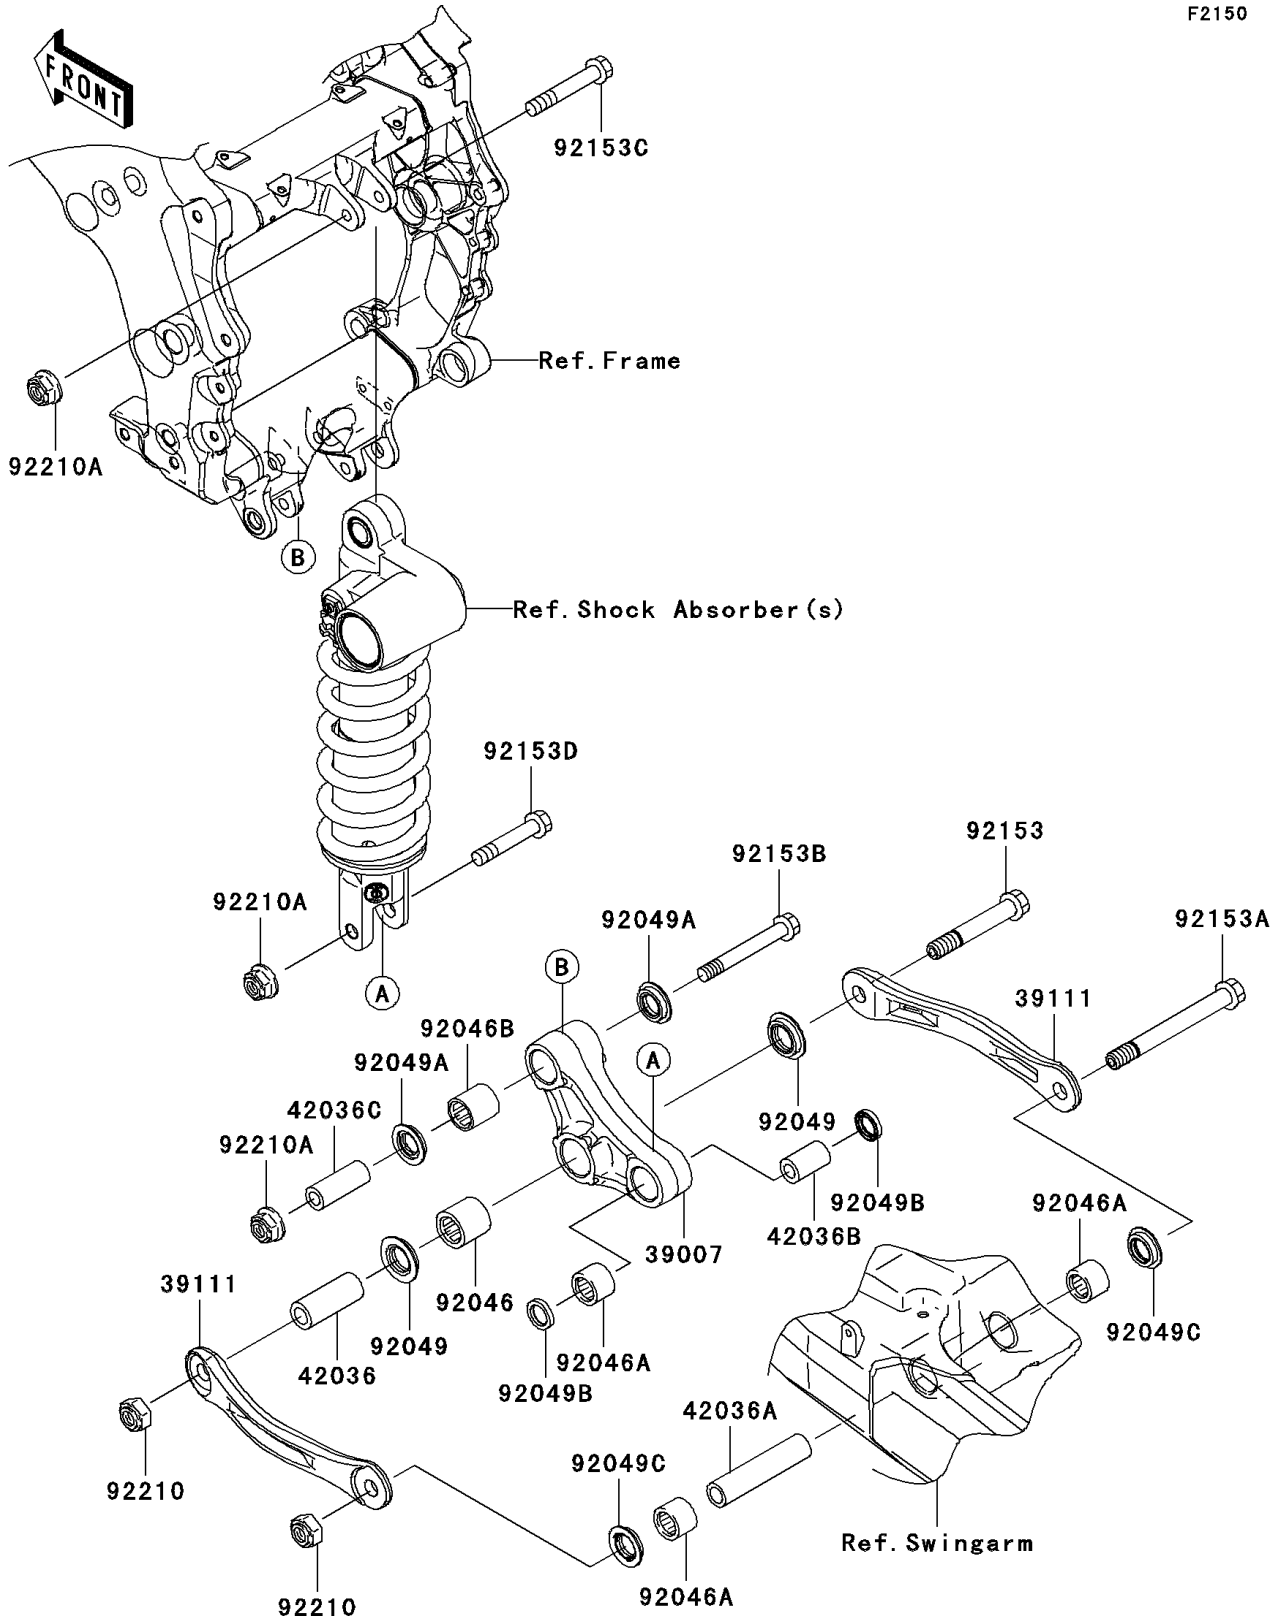

# 2006 Ninja® ZX™-14 PARTS DIAGRAM

## Rear Suspension

F2150

## 2006 Ninja® ZX™ -14 PARTS LIST

### Rear Suspension

ITEM NAME	PART NUMBER	QUANTITY
ARM-SUSP,UNI TRAK (Ref # 39007)	39007-0061	1
ROD-TIE,SUSPENSION (Ref # 39111)	39111-0025	2
SLEEVE,12.1X20X50 (Ref # 42036)	42036-1111	1
SLEEVE,12.1X18X82 (Ref # 42036A)	42036-1231	1
SLEEVE,10.1X18X30 (Ref # 42036B)	42036-1258	1
SLEEVE,10.1X17X44.5 (Ref # 42036C)	42036-1342	1
BEARING-NEEDLE,7E-HVS20X27X25 (Ref # 92046)	92046-1236	1
BEARING-NEEDLE,SFYZM182417 (Ref # 92046A)	92046-1272	3
BEARING-NEEDLE,SFYZM172425 (Ref # 92046B)	92046-1273	1
SEAL-OIL,ARM (Ref # 92049)	92049-1109	2
SEAL-OIL,MHA17245.7F (Ref # 92049A)	92049-1223	2
SEAL-OIL,MHA18244 (Ref # 92049B)	92049-1225	2
SEAL-OIL,KCR MF018N1 (Ref # 92049C)	92049-1493	2
BOLT,FLANGED,12X75 (Ref # 92153)	92153-1367	1
BOLT,FLANGED,12X110 (Ref # 92153A)	92153-1368	1
BOLT,FLANGED,10X77 (Ref # 92153B)	92153-1613	1
BOLT,FLANGED,10X62 (Ref # 92153C)	92153-1614	1
BOLT,FLANGED,10X55 (Ref # 92153D)	92153-1615	1
NUT,LOCK,12MM (Ref # 92210)	92210-0274	2
NUT,LOCK,FLANGED,10MM (Ref # 92210A)	92210-0321	3