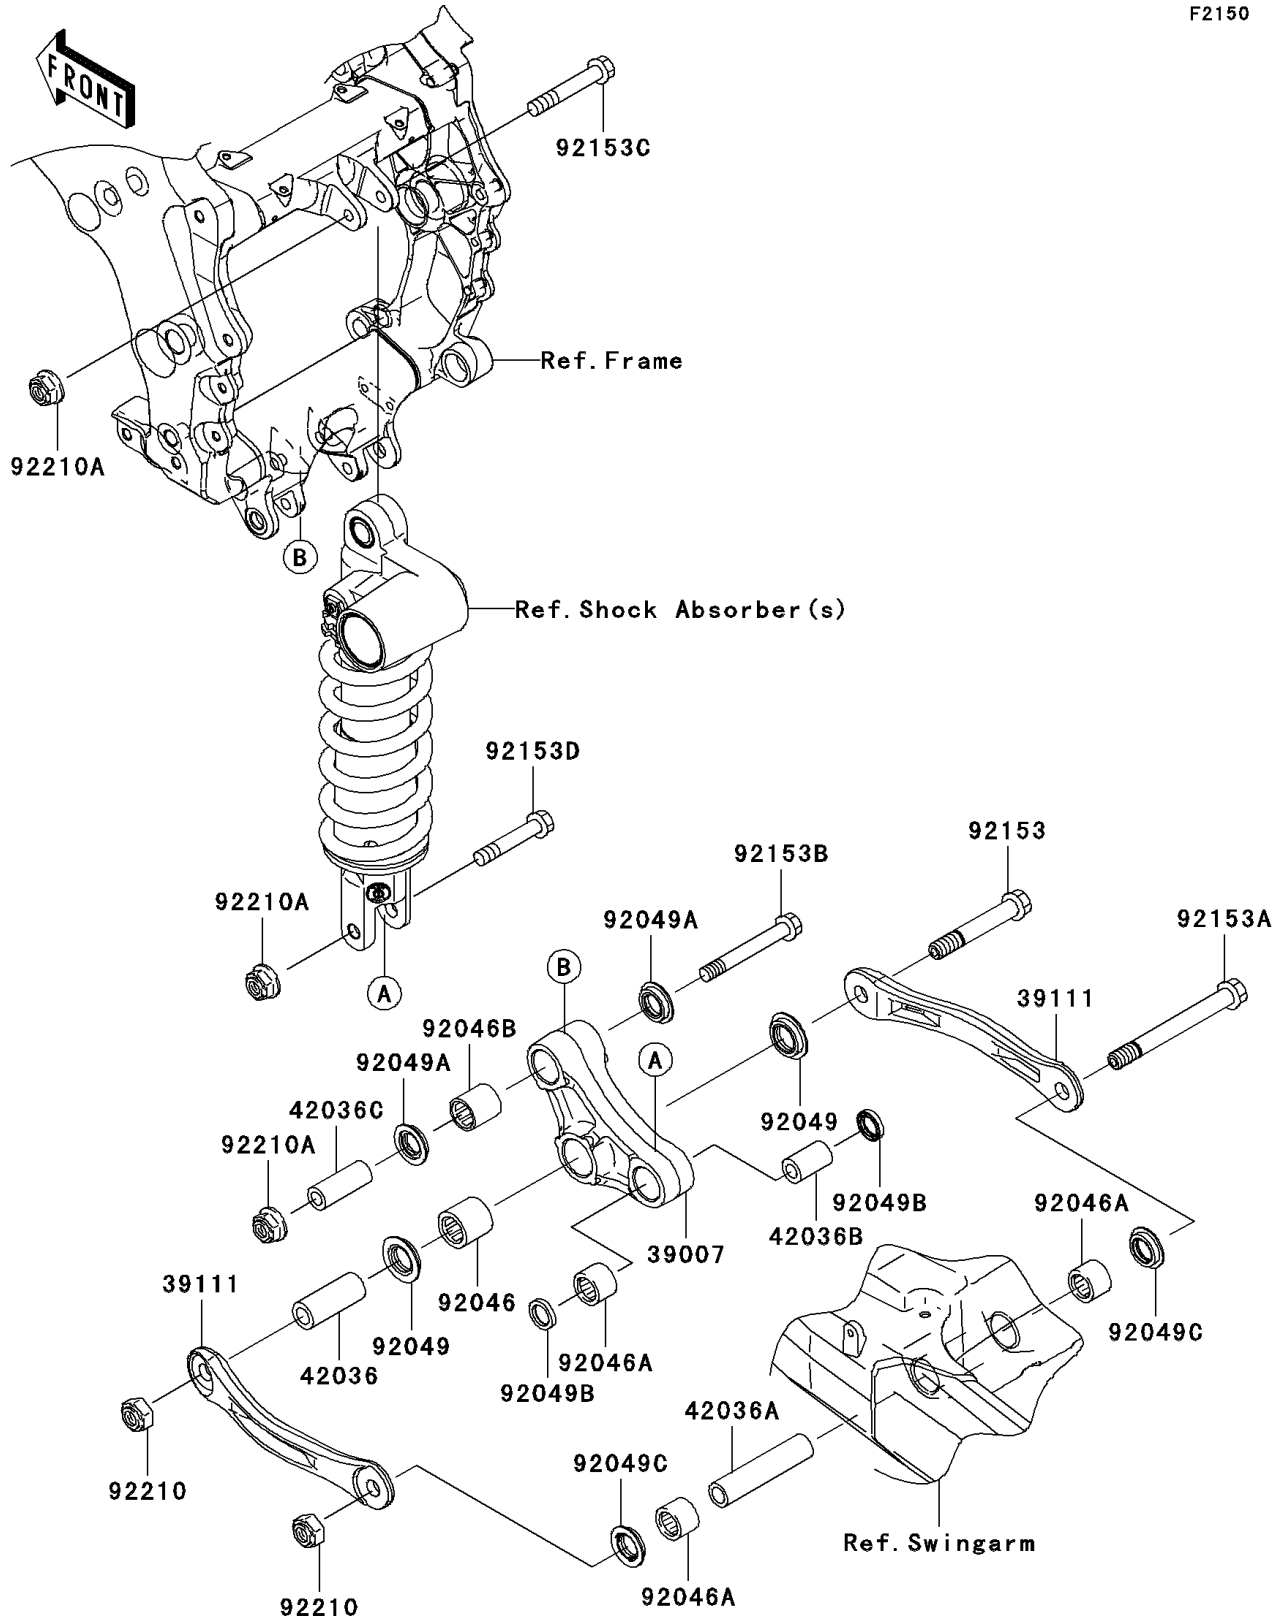

2007 Ninja® ZX™-14 PARTS DIAGRAM

Rear Suspension

F2150

2007 Ninja® ZX™-14 PARTS LIST

Rear Suspension

ITEM NAME	PART NUMBER	QUANTITY
ARM-SUSP,UNI TRAK (Ref # 39007)	39007-0061	1
ROD-TIE,SUSPENSION (Ref # 39111)	39111-0025	2
SLEEVE,12.1X20X50 (Ref # 42036)	42036-1111	1
SLEEVE,12.1X18X82 (Ref # 42036A)	42036-1231	1
SLEEVE,10.1X18X30 (Ref # 42036B)	42036-1258	1
SLEEVE,10.1X17X44.5 (Ref # 42036C)	42036-1342	1
BEARING-NEEDLE,7E-HVS20X27X25 (Ref # 92046)	92046-1236	1
BEARING-NEEDLE,SFYZM182417 (Ref # 92046A)	92046-1272	3
BEARING-NEEDLE,SFYZM172425 (Ref # 92046B)	92046-1273	1
SEAL-OIL,ARM (Ref # 92049)	92049-1109	2
SEAL-OIL,MHA17245.7F (Ref # 92049A)	92049-1223	2
SEAL-OIL,MHA18244 (Ref # 92049B)	92049-1225	2
SEAL-OIL,KCR MF018N1 (Ref # 92049C)	92049-1493	2
BOLT,FLANGED,12X75 (Ref # 92153)	92153-1367	1
BOLT,FLANGED,12X110 (Ref # 92153A)	92153-1368	1
BOLT,FLANGED,10X77 (Ref # 92153B)	92153-1613	1
BOLT,FLANGED,10X62 (Ref # 92153C)	92153-1614	1
BOLT,FLANGED,10X55 (Ref # 92153D)	92153-1615	1
NUT,LOCK,12MM (Ref # 92210)	92210-0274	2
NUT,LOCK,FLANGED,10MM (Ref # 92210A)	92210-0321	3