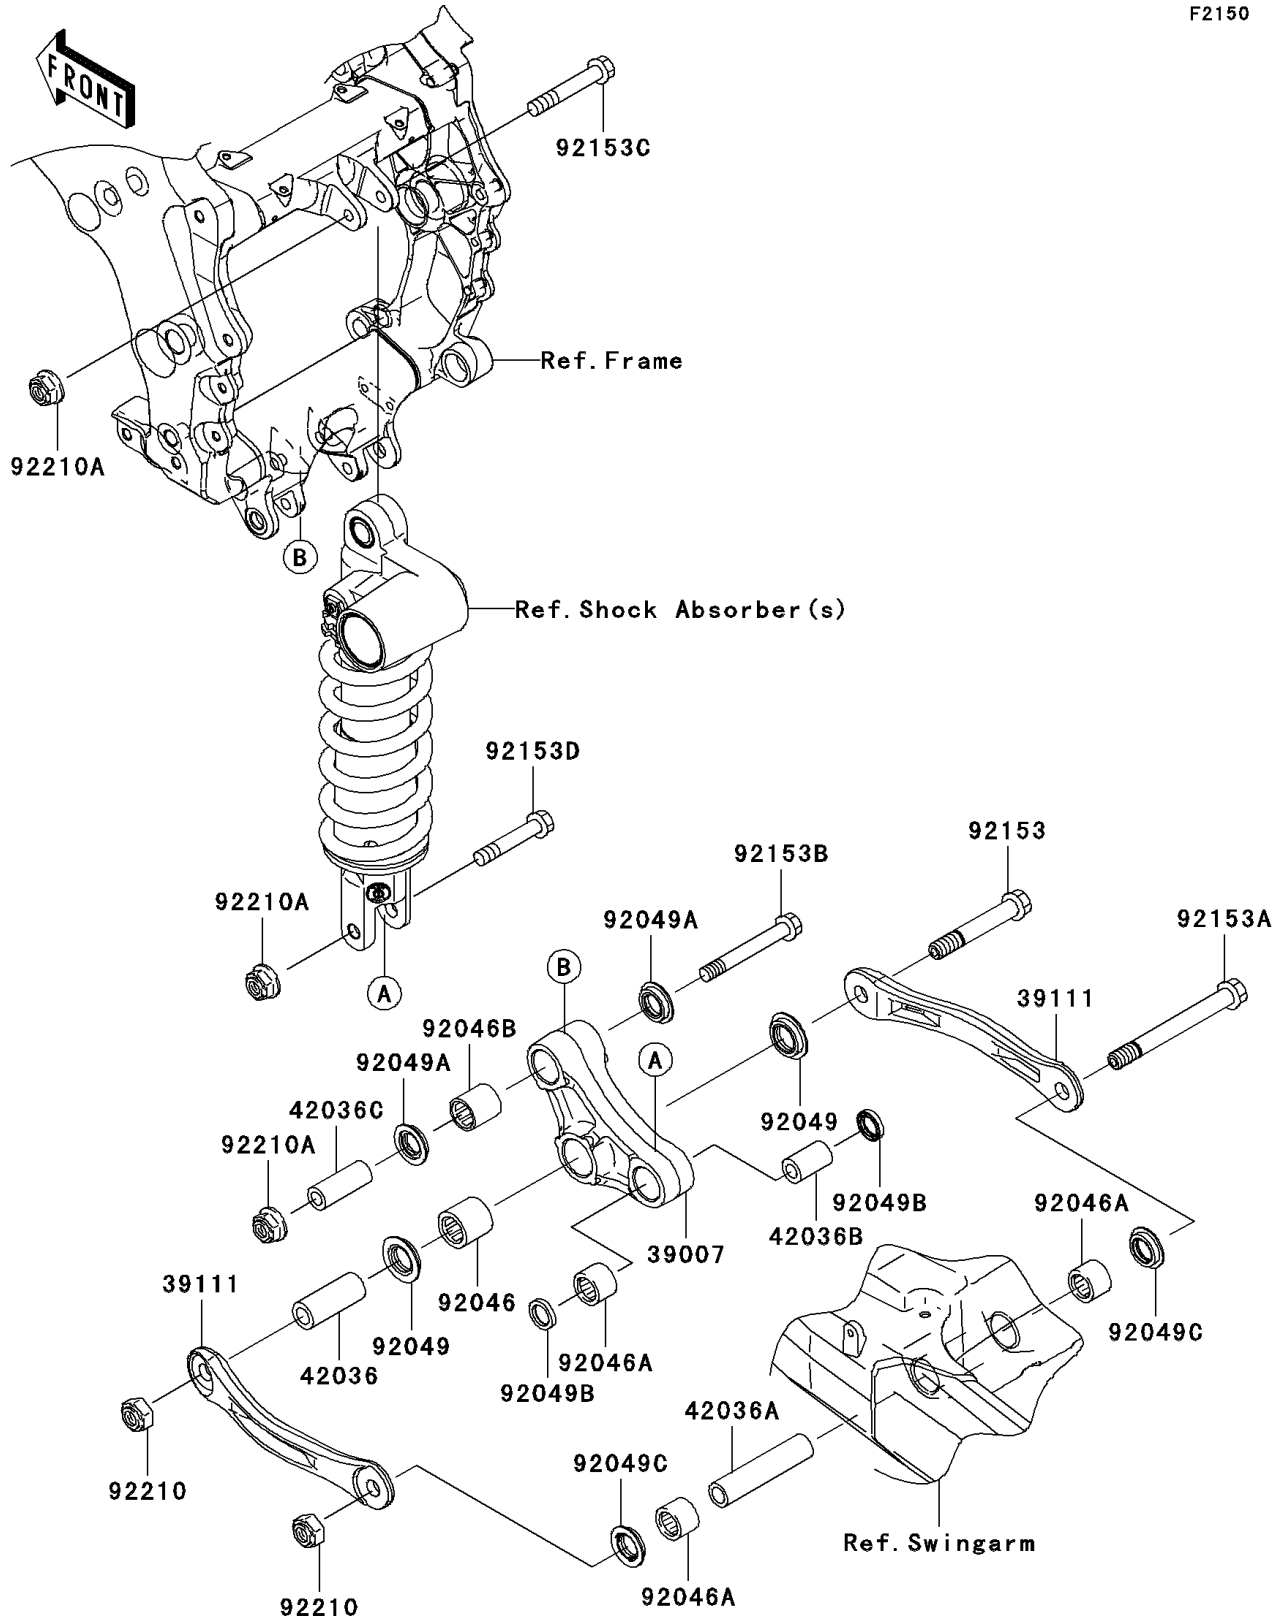

# 2007 Ninja® ZX™-14 PARTS DIAGRAM

Rear Suspension

F2150

## 2007 Ninja® ZX™-14 PARTS LIST

### Rear Suspension

ITEM NAME	PART NUMBER	QUANTITY
ARM-SUSP,UNI TRAK (Ref # 39007)	39007-0061	1
ROD-TIE,SUSPENSION (Ref # 39111)	39111-0025	2
SLEEVE,12.1X20X50 (Ref # 42036)	42036-1111	1
SLEEVE,12.1X18X82 (Ref # 42036A)	42036-1231	1
SLEEVE,10.1X18X30 (Ref # 42036B)	42036-1258	1
SLEEVE,10.1X17X44.5 (Ref # 42036C)	42036-1342	1
BEARING-NEEDLE,7E-HVS20X27X25 (Ref # 92046)	92046-1236	1
BEARING-NEEDLE,SFYZM182417 (Ref # 92046A)	92046-1272	3
BEARING-NEEDLE,SFYZM172425 (Ref # 92046B)	92046-1273	1
SEAL-OIL,ARM (Ref # 92049)	92049-1109	2
SEAL-OIL,MHA17245.7F (Ref # 92049A)	92049-1223	2
SEAL-OIL,MHA18244 (Ref # 92049B)	92049-1225	2
SEAL-OIL,KCR MF018N1 (Ref # 92049C)	92049-1493	2
BOLT,FLANGED,12X75 (Ref # 92153)	92153-1367	1
BOLT,FLANGED,12X110 (Ref # 92153A)	92153-1368	1
BOLT,FLANGED,10X77 (Ref # 92153B)	92153-1613	1
BOLT,FLANGED,10X62 (Ref # 92153C)	92153-1614	1
BOLT,FLANGED,10X55 (Ref # 92153D)	92153-1615	1
NUT,LOCK,12MM (Ref # 92210)	92210-0274	2
NUT,LOCK,FLANGED,10MM (Ref # 92210A)	92210-0321	3