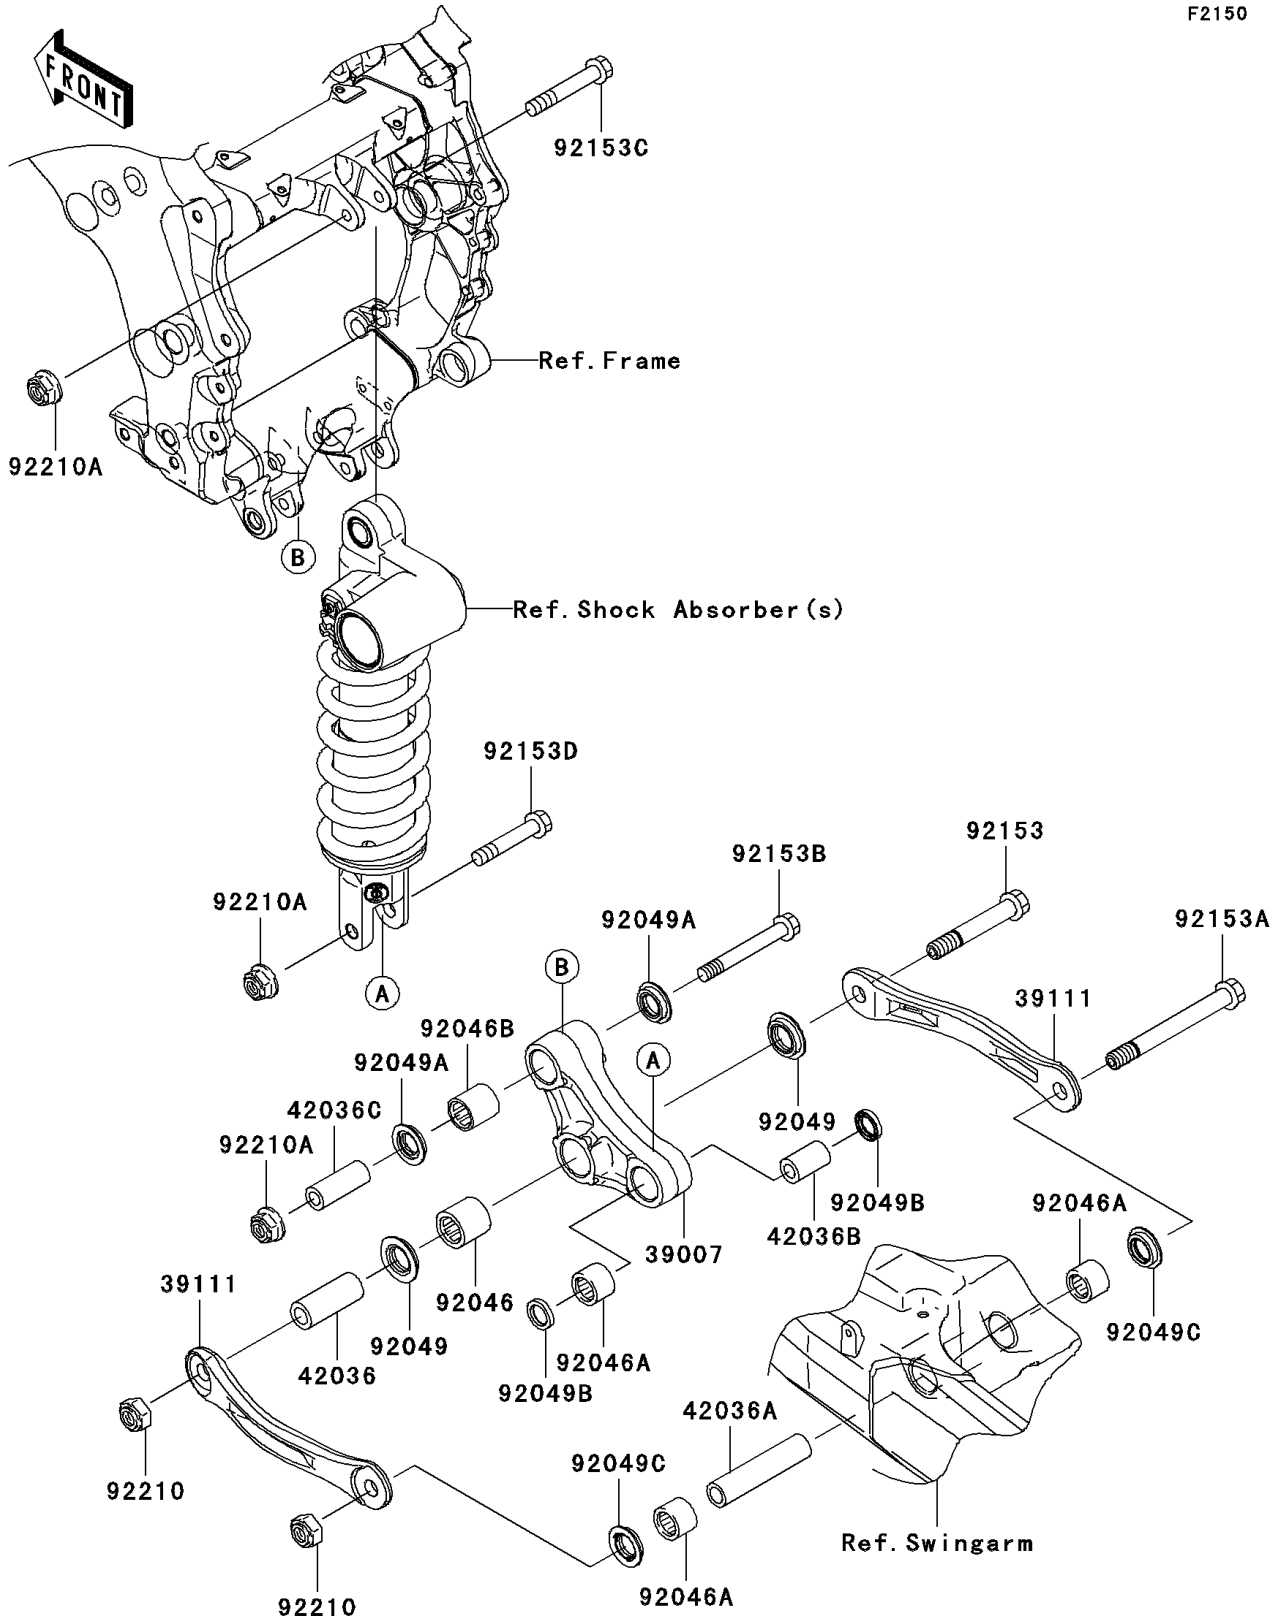

# 2007 Ninja® ZX™-14 PARTS DIAGRAM

## Rear Suspension

F2150

## 2007 Ninja® ZX™-14 PARTS LIST

### Rear Suspension

ITEM NAME	PART NUMBER	QUANTITY
ARM-SUSP,UNI TRAK (Ref # 39007)	39007-0061	1
ROD-TIE,SUSPENSION (Ref # 39111)	39111-0025	2
SLEEVE,12.1X20X50 (Ref # 42036)	42036-1111	1
SLEEVE,12.1X18X82 (Ref # 42036A)	42036-1231	1
SLEEVE,10.1X18X30 (Ref # 42036B)	42036-1258	1
SLEEVE,10.1X17X44.5 (Ref # 42036C)	42036-1342	1
BEARING-NEEDLE,7E-HVS20X27X25 (Ref # 92046)	92046-1236	1
BEARING-NEEDLE,SFYZM182417 (Ref # 92046A)	92046-1272	3
BEARING-NEEDLE,SFYZM172425 (Ref # 92046B)	92046-1273	1
SEAL-OIL,ARM (Ref # 92049)	92049-1109	2
SEAL-OIL,MHA17245.7F (Ref # 92049A)	92049-1223	2
SEAL-OIL,MHA18244 (Ref # 92049B)	92049-1225	2
SEAL-OIL,KCR MF018N1 (Ref # 92049C)	92049-1493	2
BOLT,FLANGED,12X75 (Ref # 92153)	92153-1367	1
BOLT,FLANGED,12X110 (Ref # 92153A)	92153-1368	1
BOLT,FLANGED,10X77 (Ref # 92153B)	92153-1613	1
BOLT,FLANGED,10X62 (Ref # 92153C)	92153-1614	1
BOLT,FLANGED,10X55 (Ref # 92153D)	92153-1615	1
NUT,LOCK,12MM (Ref # 92210)	92210-0274	2
NUT,LOCK,FLANGED,10MM (Ref # 92210A)	92210-0321	3