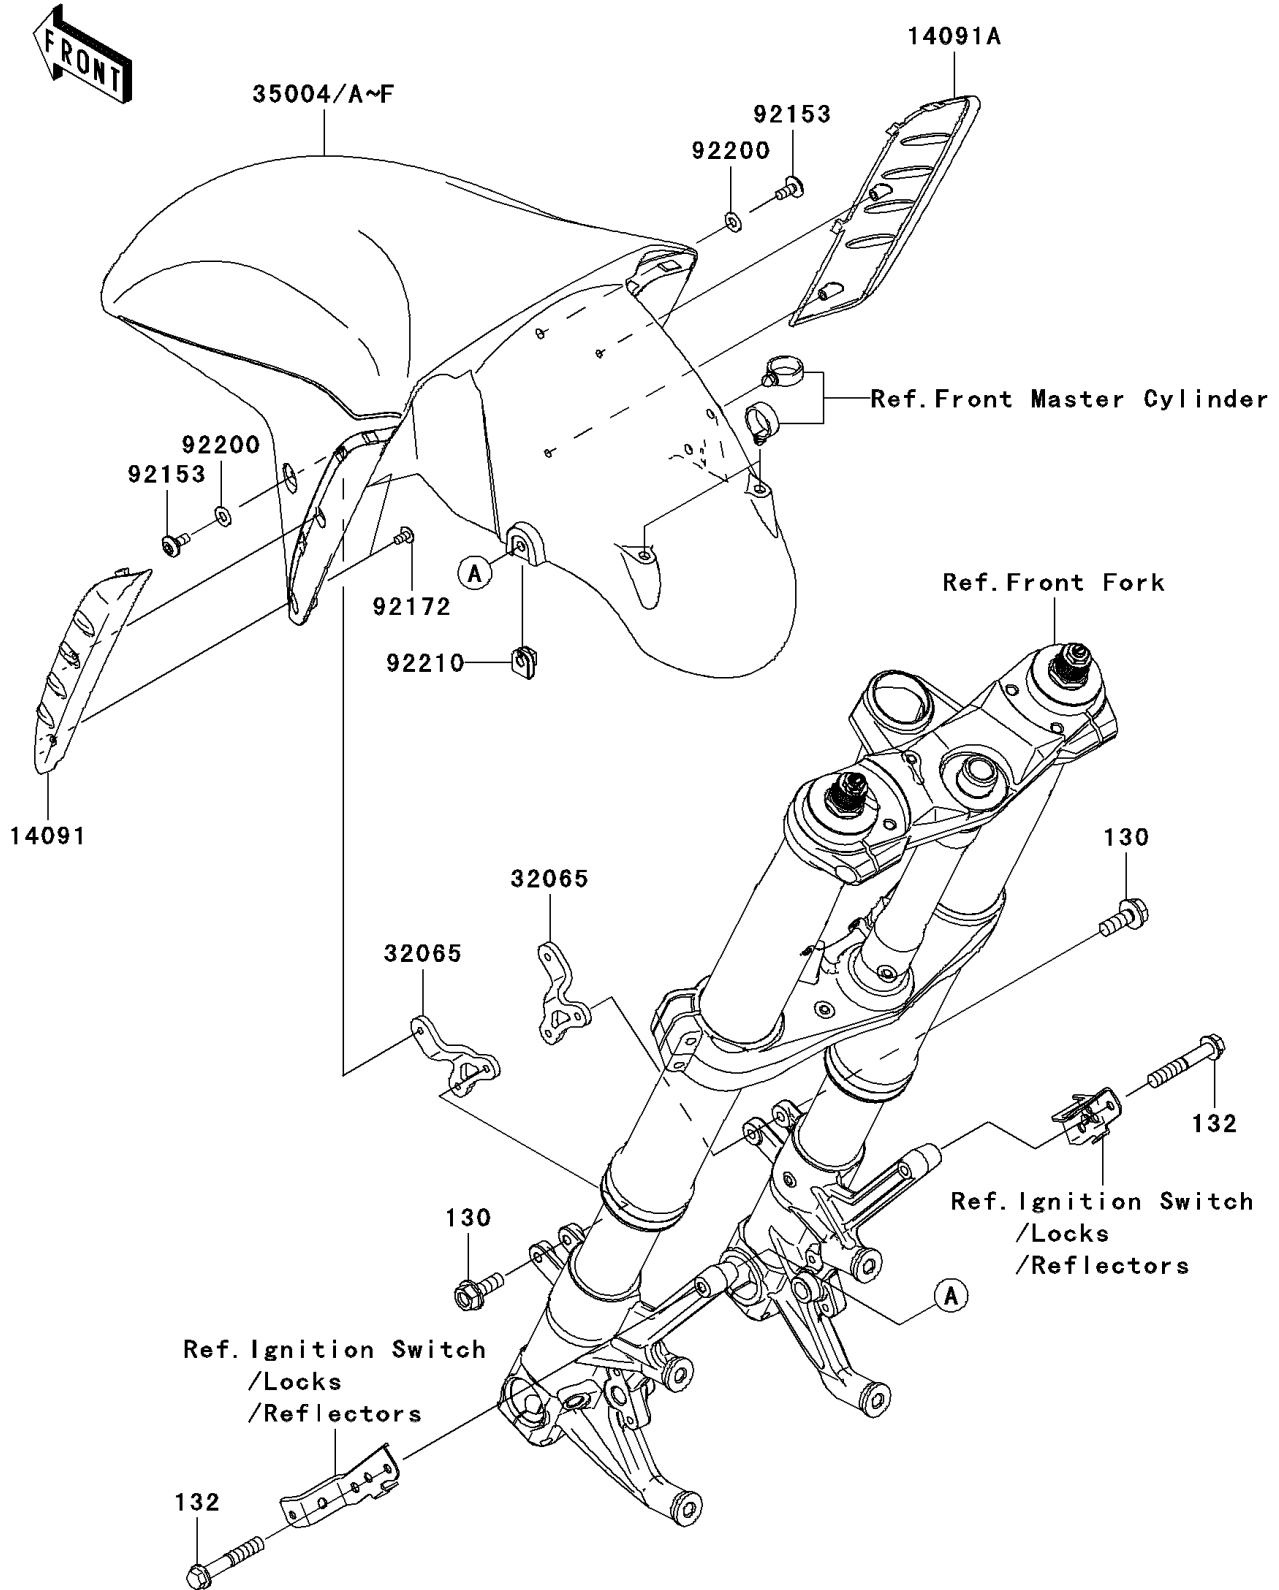

2006 Ninja® ZX™-14 PARTS DIAGRAM

Front Fender(s)

F2171

2006 Ninja® ZX™ -14 PARTS LIST

Front Fender(s)

ITEM NAME	PART NUMBER	QUANTITY
BOLT-FLANGED,6X16 (Ref # 130)	130BA0616	4
BOLT-FLANGED-SMALL,6X35 (Ref # 132)	132BA0635	2
COVER,FRONT FENDER,LH (Ref # 14091)	14091-0598	1
COVER,FRONT FENDER,RH (Ref # 14091A)	14091-0599	1
BRACKET-FENDER (Ref # 32065)	32065-0020	2
FENDER-FRONT,EBONY (Ref # 35004)	35004-0056-H8	1
FENDER-FRONT,P.RED (Ref # 35004C)	35004-0056-234	1
FENDER-FRONT,C.T.BLUE (Ref # 35004D)	35004-0056-235	1
BOLT,SOCKET,6X14 (Ref # 92153)	92153-1612	2
SCREW,TAPPING,5X10 (Ref # 92172)	92172-0262	4
WASHER,6.5X14X1 (Ref # 92200)	92200-1388	2
NUT,6MM (Ref # 92210)	92210-0277	2