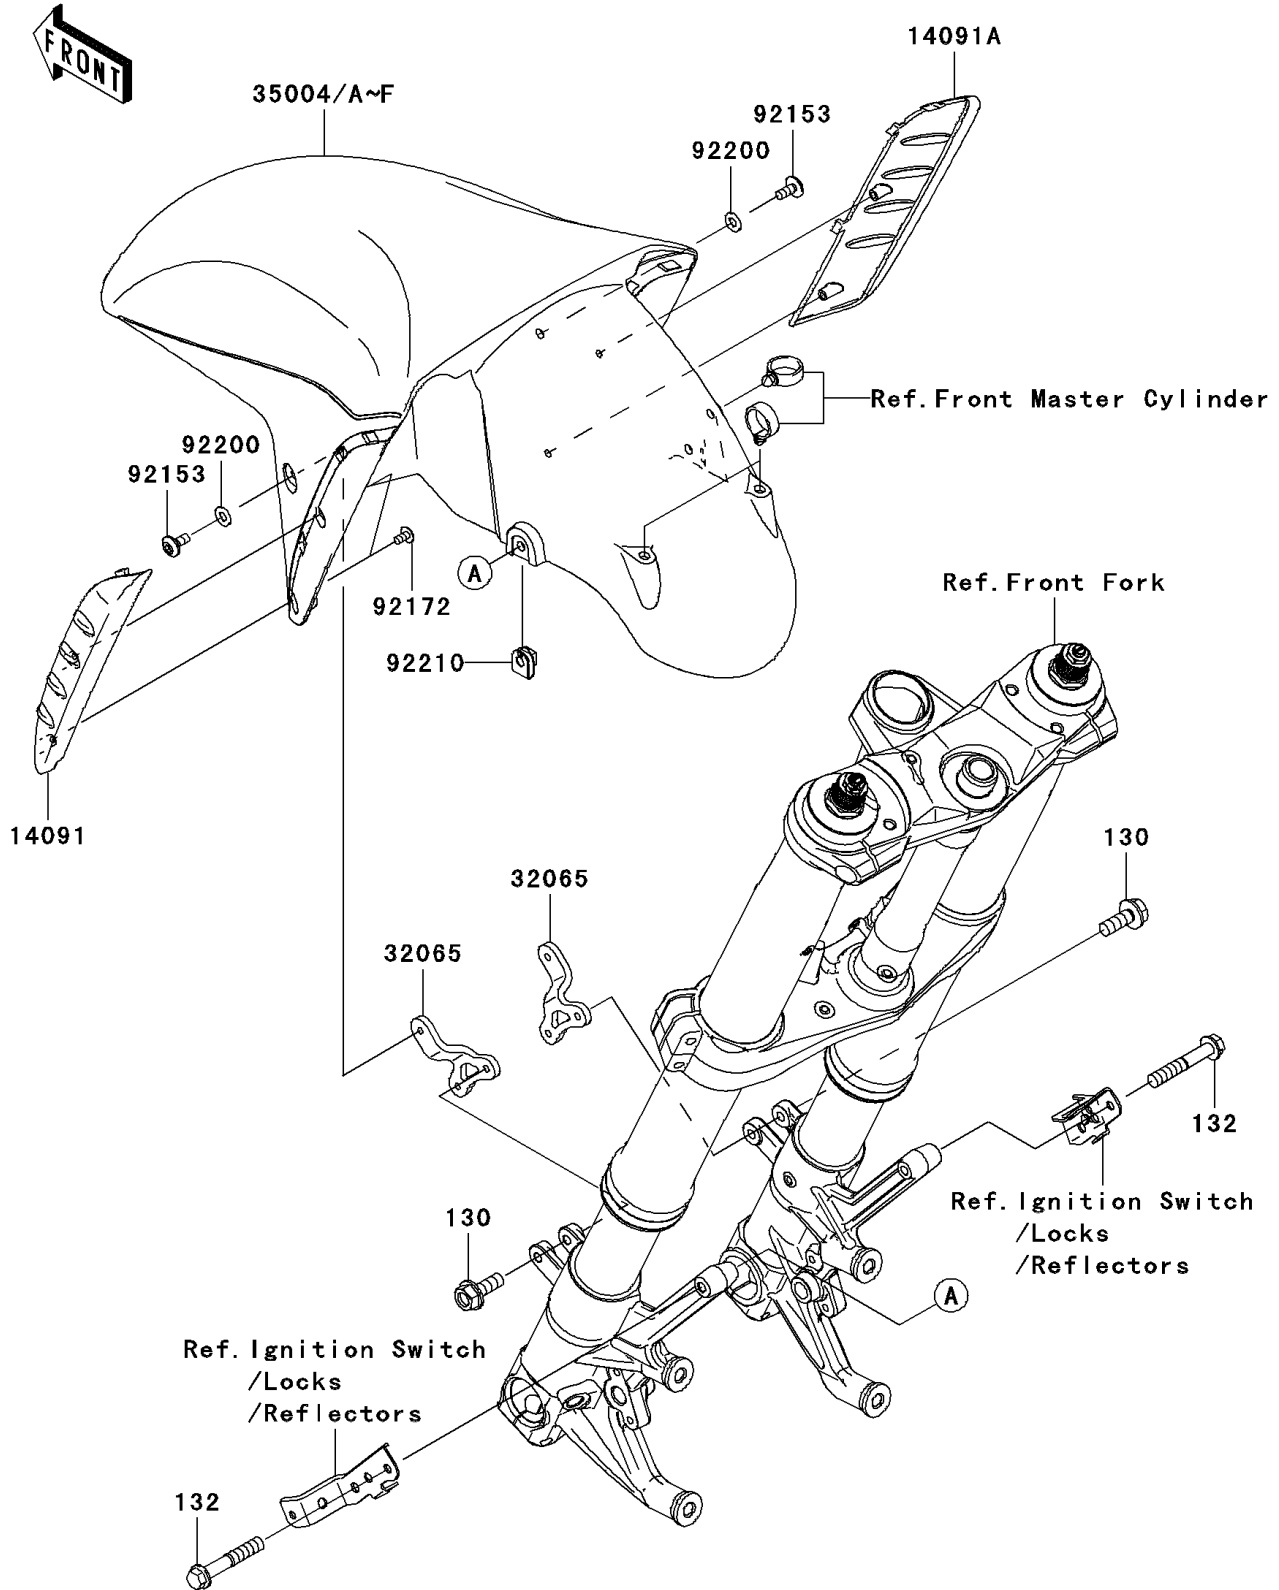

# 2007 Ninja® ZX™-14 PARTS DIAGRAM

Front Fender(s)

F2171

## 2007 Ninja® ZX™-14 PARTS LIST

### Front Fender(s)

ITEM NAME	PART NUMBER	QUANTITY
BOLT-FLANGED,6X16 (Ref # 130)	130BA0616	4
BOLT-FLANGED-SMALL,6X35 (Ref # 132)	132BA0635	2
COVER,FRONT FENDER,LH (Ref # 14091)	14091-0598	1
COVER,FRONT FENDER,RH (Ref # 14091A)	14091-0599	1
BRACKET-FENDER (Ref # 32065)	32065-0020	2
FENDER-FRONT,M.BLACK (Ref # 35004A)	35004-0056-17K	1
FENDER-FRONT,SILVER (Ref # 35004B)	35004-0056-17M	1
FENDER-FRONT,C.P.BLUE (Ref # 35004F)	35004-0056-723	1
BOLT,SOCKET,6X14 (Ref # 92153)	92153-1612	2
SCREW,TAPPING,5X10 (Ref # 92172)	92172-0262	4
WASHER,6.5X14X1 (Ref # 92200)	92200-1388	2
NUT,6MM (Ref # 92210)	92210-0277	2