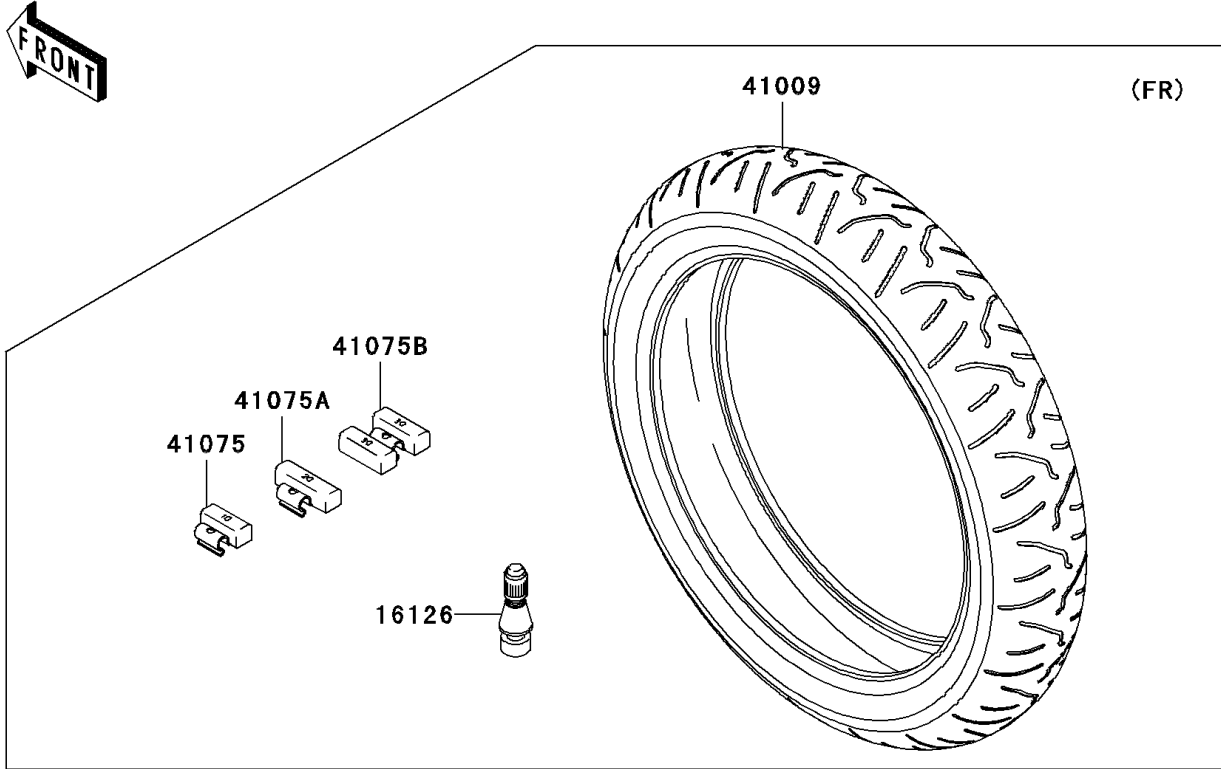

2006 Ninja® ZX™-14 PARTS DIAGRAM

Tires

F2210

2006 Ninja® ZX™ -14 PARTS LIST

Tires

ITEM NAME	PART NUMBER	QUANTITY
VALVE,TIRE (Ref # 16126)	16126-1140	2
TIRE,FR,120/70ZR17(58W),BT014F (Ref # 41009)	41009-0098	1
TIRE,RR,190/50ZR17(73W),BT014R (Ref # 41009A)	41009-0099	1
BALANCER-WHEEL,10G,SILVER (Ref # 41075)	41075-0007	AR
BALANCER-WHEEL,20G,SILVER (Ref # 41075A)	41075-0008	AR
BALANCER-WHEEL,30G,SILVER (Ref # 41075B)	41075-0017	AR