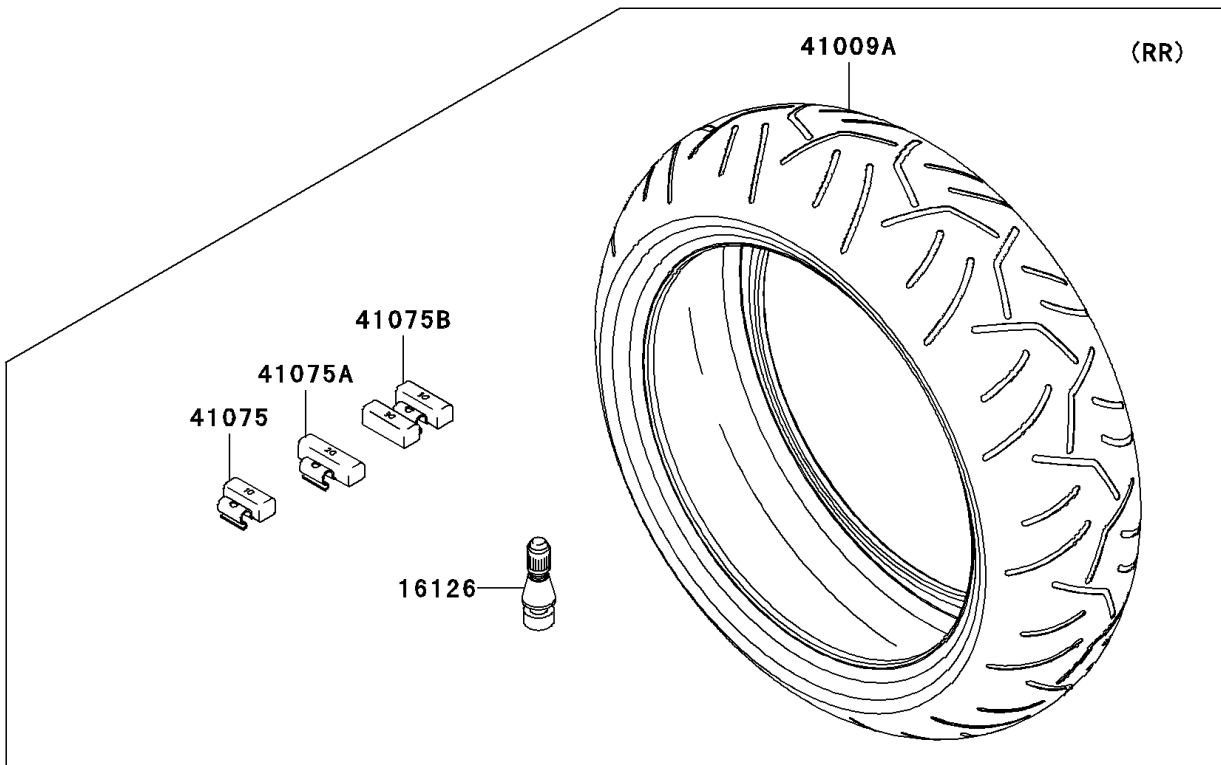

2006 Ninja® ZX™-14 PARTS DIAGRAM

Tires

F2210

2006 Ninja® ZX™ -14 PARTS LIST

Tires

ITEM NAME	PART NUMBER	QUANTITY
VALVE,TIRE (Ref # 16126)	16126-1140	2
TIRE,FR,120/70ZR17(58W),BT014F (Ref # 41009)	41009-0098	1
TIRE,RR,190/50ZR17(73W),BT014R (Ref # 41009A)	41009-0099	1
BALANCER-WHEEL,10G,SILVER (Ref # 41075)	41075-0007	AR
BALANCER-WHEEL,20G,SILVER (Ref # 41075A)	41075-0008	AR
BALANCER-WHEEL,30G,SILVER (Ref # 41075B)	41075-0017	AR