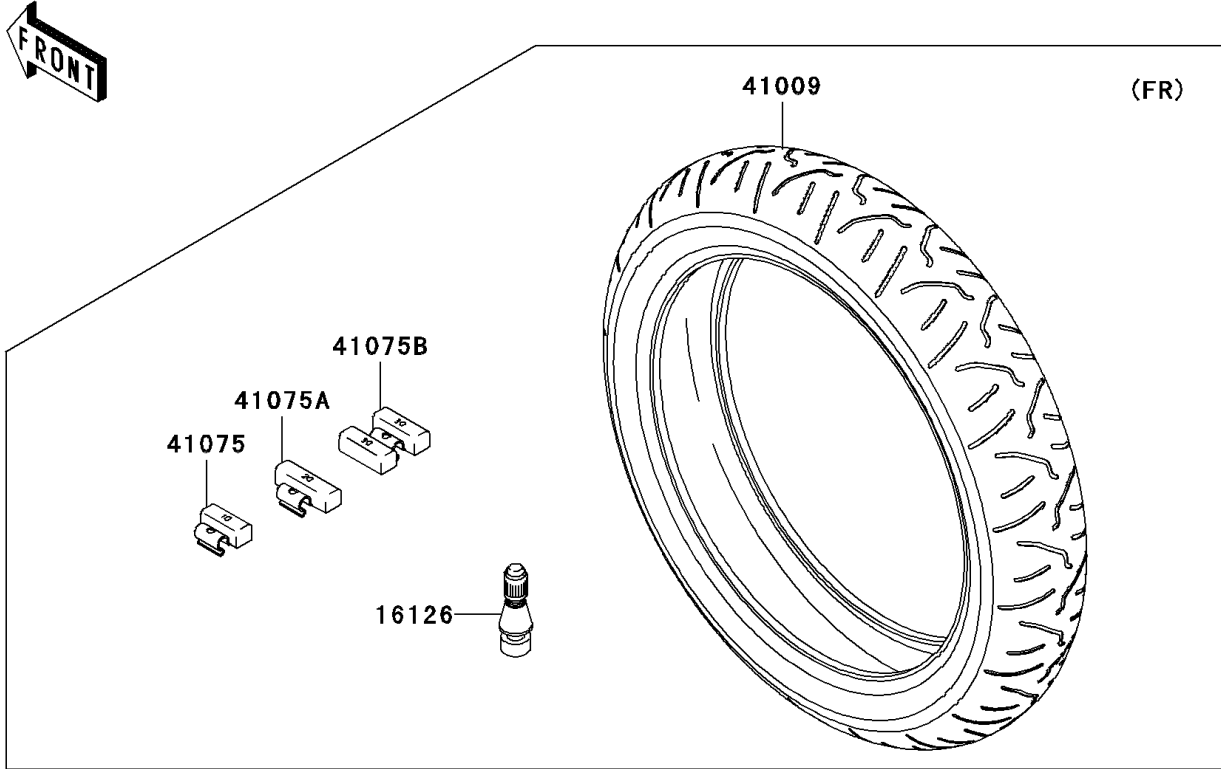

2007 Ninja® ZX™-14 PARTS DIAGRAM

Tires

F2210

2007 Ninja® ZX™-14 PARTS LIST

Tires

ITEM NAME	PART NUMBER	QUANTITY
VALVE,TIRE (Ref # 16126)	16126-1140	2
TIRE,FR,120/70ZR17(58W),BT014F (Ref # 41009)	41009-0098	1
TIRE,RR,190/50ZR17(73W),BT014R (Ref # 41009A)	41009-0099	1
BALANCER-WHEEL,10G,SILVER (Ref # 41075)	41075-0007	AR
BALANCER-WHEEL,20G,SILVER (Ref # 41075A)	41075-0008	AR
BALANCER-WHEEL,30G,SILVER (Ref # 41075B)	41075-0017	AR