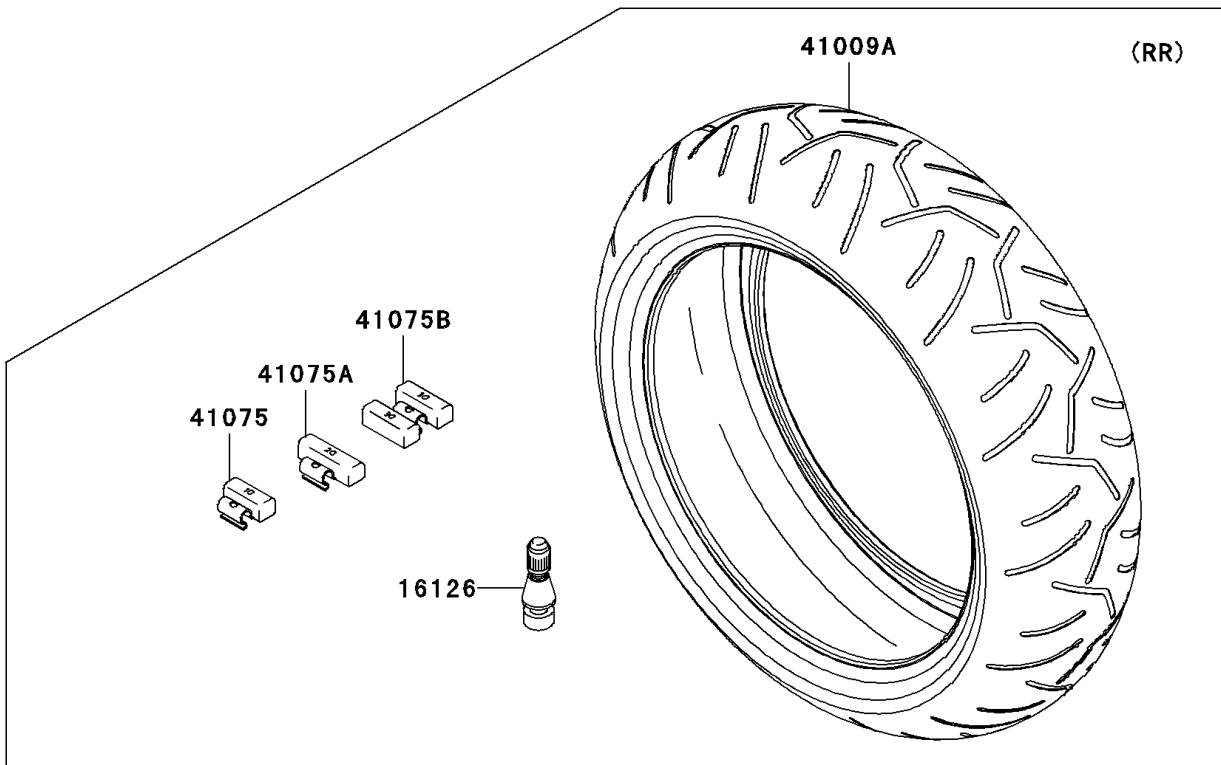

2007 Ninja® ZX™-14 PARTS DIAGRAM

Tires

F2210

2007 Ninja® ZX™-14 PARTS LIST

Tires

ITEM NAME	PART NUMBER	QUANTITY
VALVE,TIRE (Ref # 16126)	16126-1140	2
TIRE,FR,120/70ZR17(58W),BT014F (Ref # 41009)	41009-0098	1
TIRE,RR,190/50ZR17(73W),BT014R (Ref # 41009A)	41009-0099	1
BALANCER-WHEEL,10G,SILVER (Ref # 41075)	41075-0007	AR
BALANCER-WHEEL,20G,SILVER (Ref # 41075A)	41075-0008	AR
BALANCER-WHEEL,30G,SILVER (Ref # 41075B)	41075-0017	AR