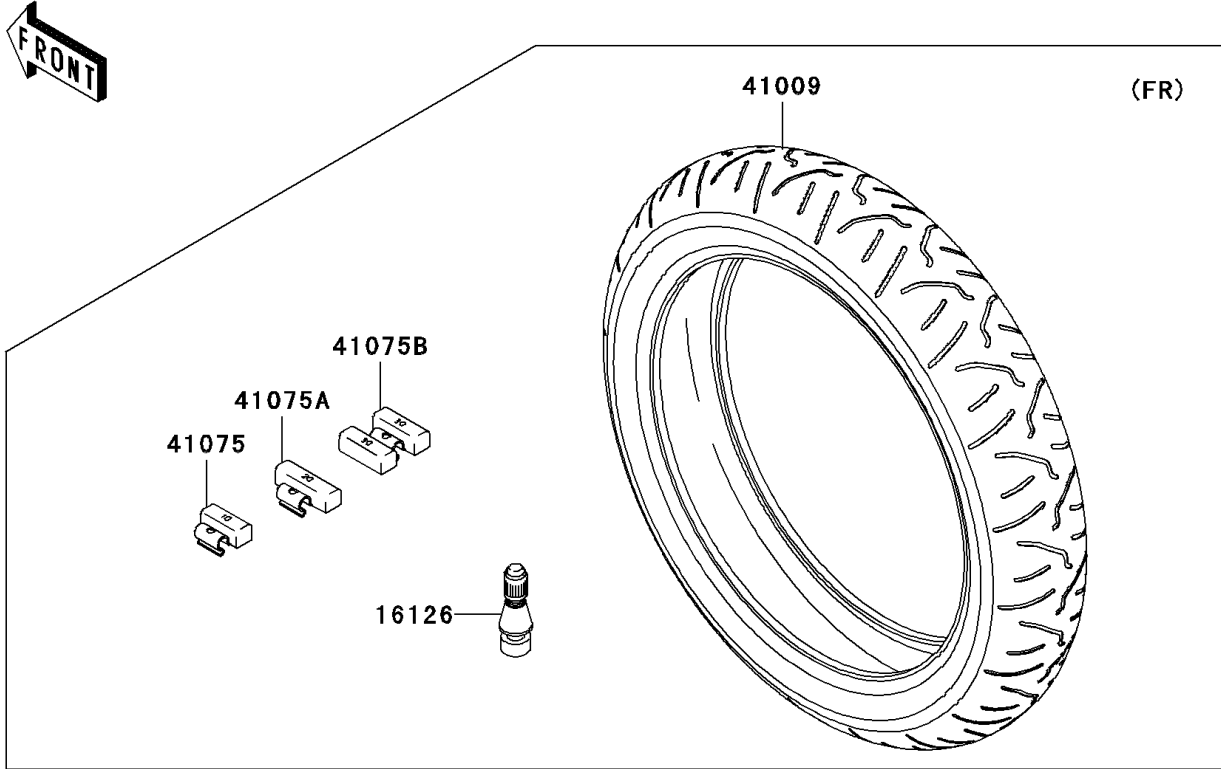

# 2007 Ninja® ZX™-14 PARTS DIAGRAM

Tires

F2210

### Tires

ITEM NAME	PART NUMBER	QUANTITY
VALVE,TIRE (Ref # 16126)	16126-1140	2
TIRE,FR,120/70ZR17(58W),BT014F (Ref # 41009)	41009-0098	1
TIRE,RR,190/50ZR17(73W),BT014R (Ref # 41009A)	41009-0099	1
BALANCER-WHEEL,10G,SILVER (Ref # 41075)	41075-0007	AR
BALANCER-WHEEL,20G,SILVER (Ref # 41075A)	41075-0008	AR
BALANCER-WHEEL,30G,SILVER (Ref # 41075B)	41075-0017	AR