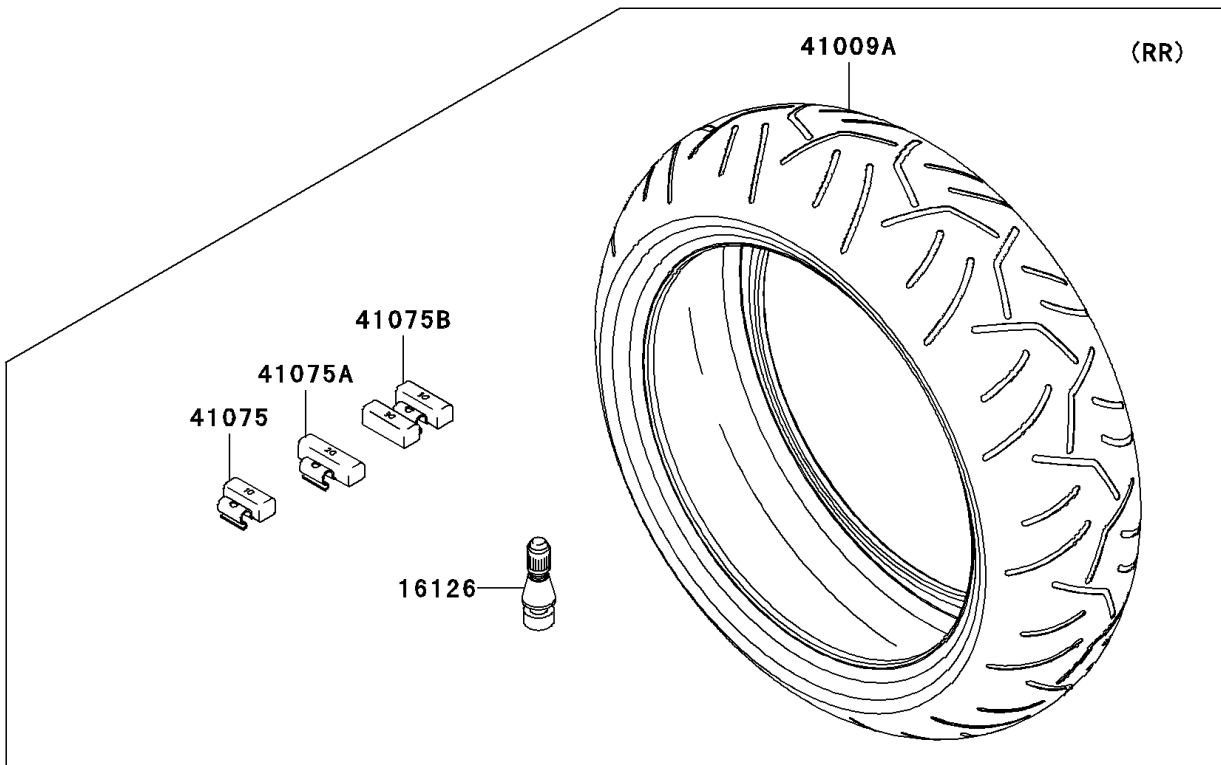

# 2007 Ninja® ZX™-14 PARTS DIAGRAM

Tires

F2210

## 2007 Ninja® ZX™-14 PARTS LIST

### Tires

ITEM NAME	PART NUMBER	QUANTITY
VALVE,TIRE (Ref # 16126)	16126-1140	2
TIRE,FR,120/70ZR17(58W),BT014F (Ref # 41009)	41009-0098	1
TIRE,RR,190/50ZR17(73W),BT014R (Ref # 41009A)	41009-0099	1
BALANCER-WHEEL,10G,SILVER (Ref # 41075)	41075-0007	AR
BALANCER-WHEEL,20G,SILVER (Ref # 41075A)	41075-0008	AR
BALANCER-WHEEL,30G,SILVER (Ref # 41075B)	41075-0017	AR