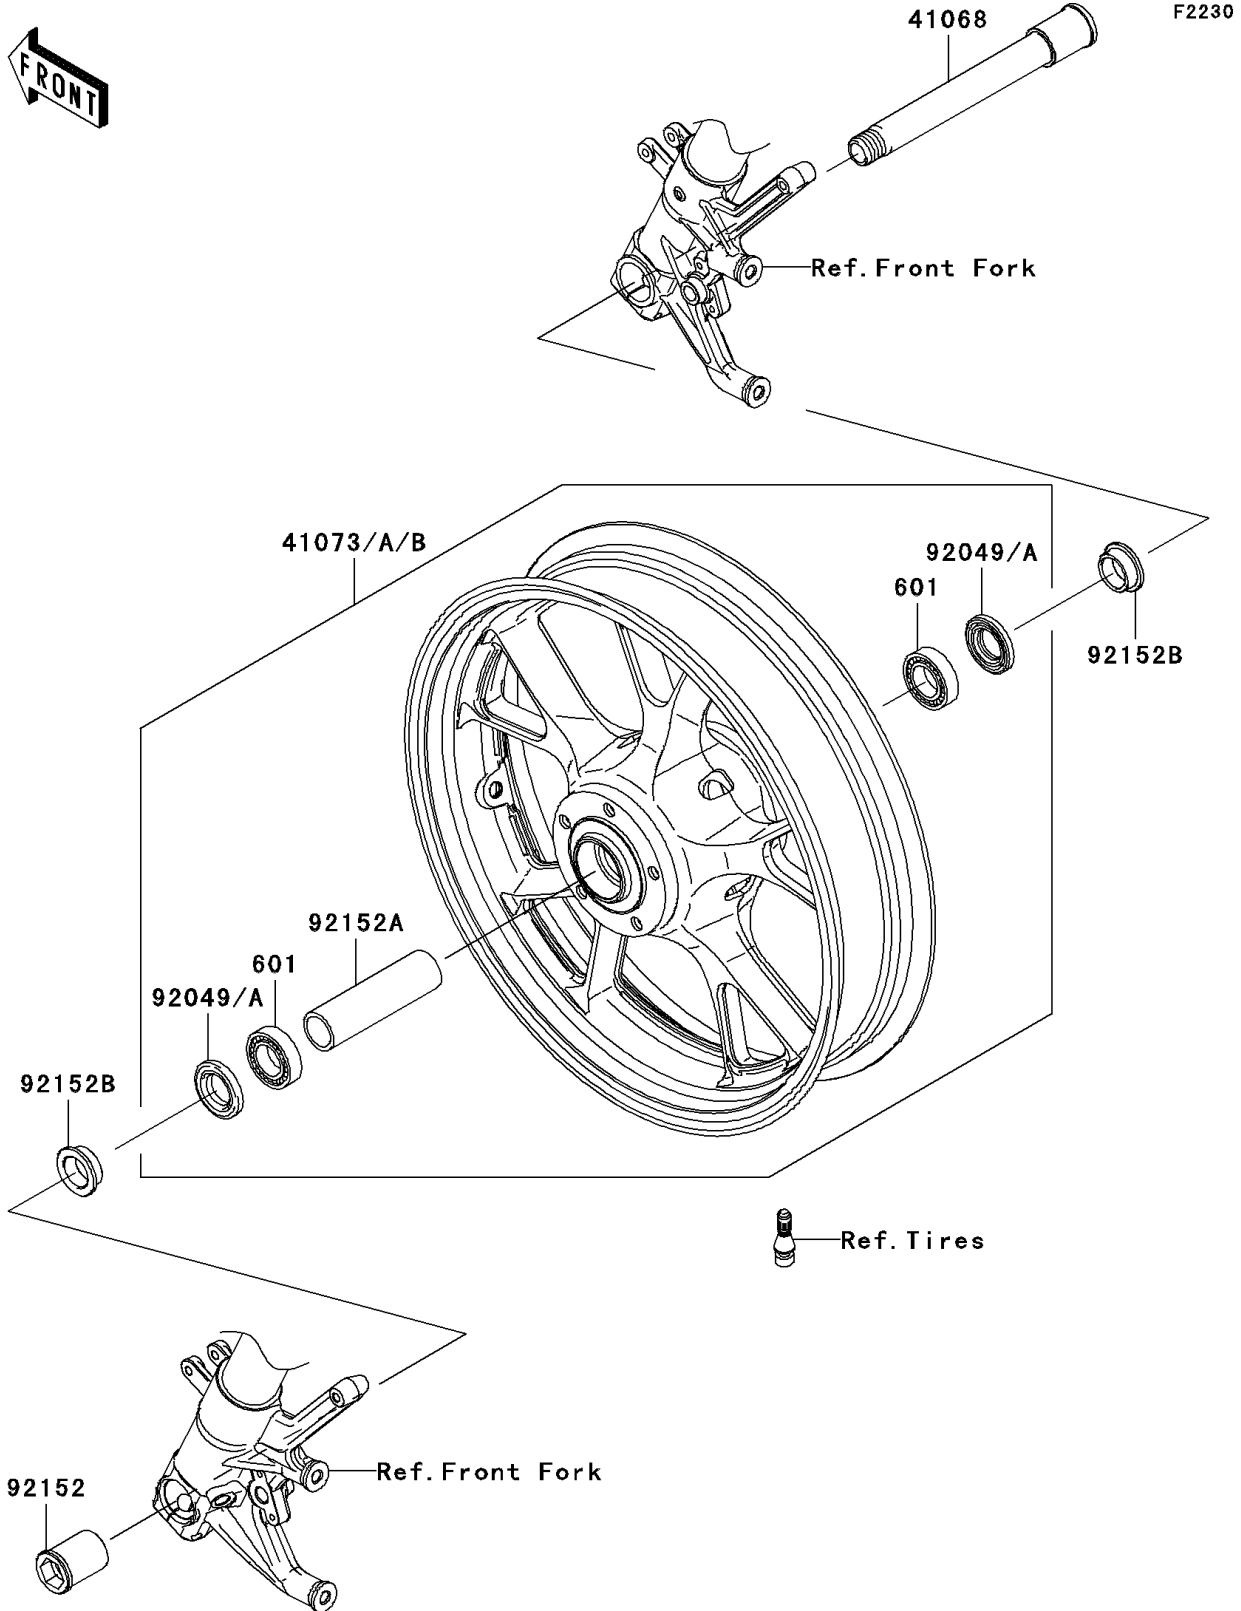

2006 Ninja® ZX™-14 PARTS DIAGRAM

Front Wheel

2006 Ninja® ZX™-14 PARTS LIST

Front Wheel

ITEM NAME	PART NUMBER	QUANTITY
AXLE,FR (Ref # 41068)	41068-0049	1
WHEEL-ASSY,FR,M.M.GOLD (Ref # 41073)	41073-0063-11A	1
BEARING-BALL,#6005UU (Ref # 601)	601B6005UU	2
SEAL-OIL,BJN 32 47 5 (Ref # 92049A)	92049-1377	2
COLLAR,FR AXLE,LH,L=44.5 (Ref # 92152)	92152-0240	1
COLLAR,FR HUB,L=115 (Ref # 92152A)	92152-0242	1
COLLAR,FR AXLE,L=13 (Ref # 92152B)	92152-0289	2