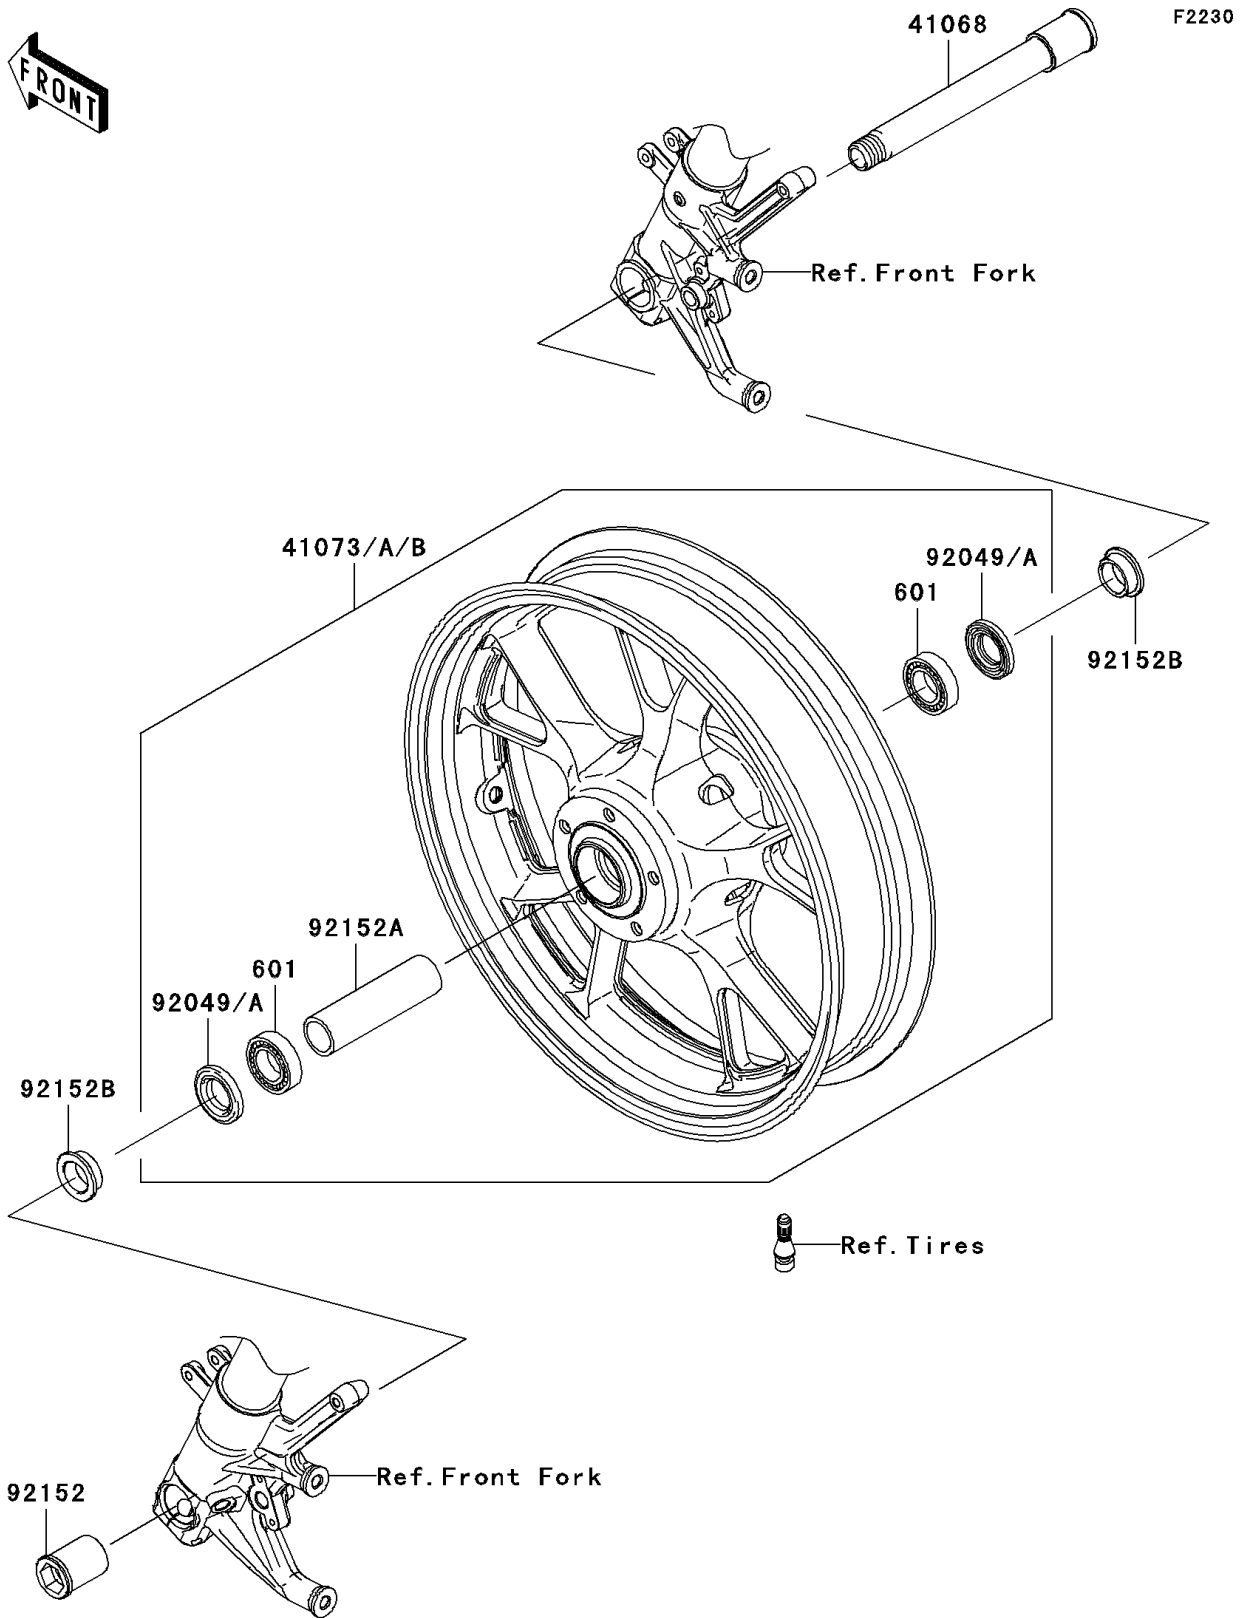

# 2007 Ninja® ZX™-14 PARTS DIAGRAM

Front Wheel

## 2007 Ninja® ZX™-14 PARTS LIST

### Front Wheel

ITEM NAME	PART NUMBER	QUANTITY
AXLE,FR (Ref # 41068)	41068-0049	1
WHEEL-ASSY,FR,M.F.P.SILVER (Ref # 41073B)	41073-0105-795	1
BEARING-BALL,#6005UU (Ref # 601)	601B6005UU	2
SEAL-OIL,BJN-C2 32X47X5 (Ref # 92049)	92049-0050	2
COLLAR,FR AXLE,LH,L=44.5 (Ref # 92152)	92152-0240	1
COLLAR,FR HUB,L=115 (Ref # 92152A)	92152-0242	1
COLLAR,FR AXLE,L=13 (Ref # 92152B)	92152-0289	2