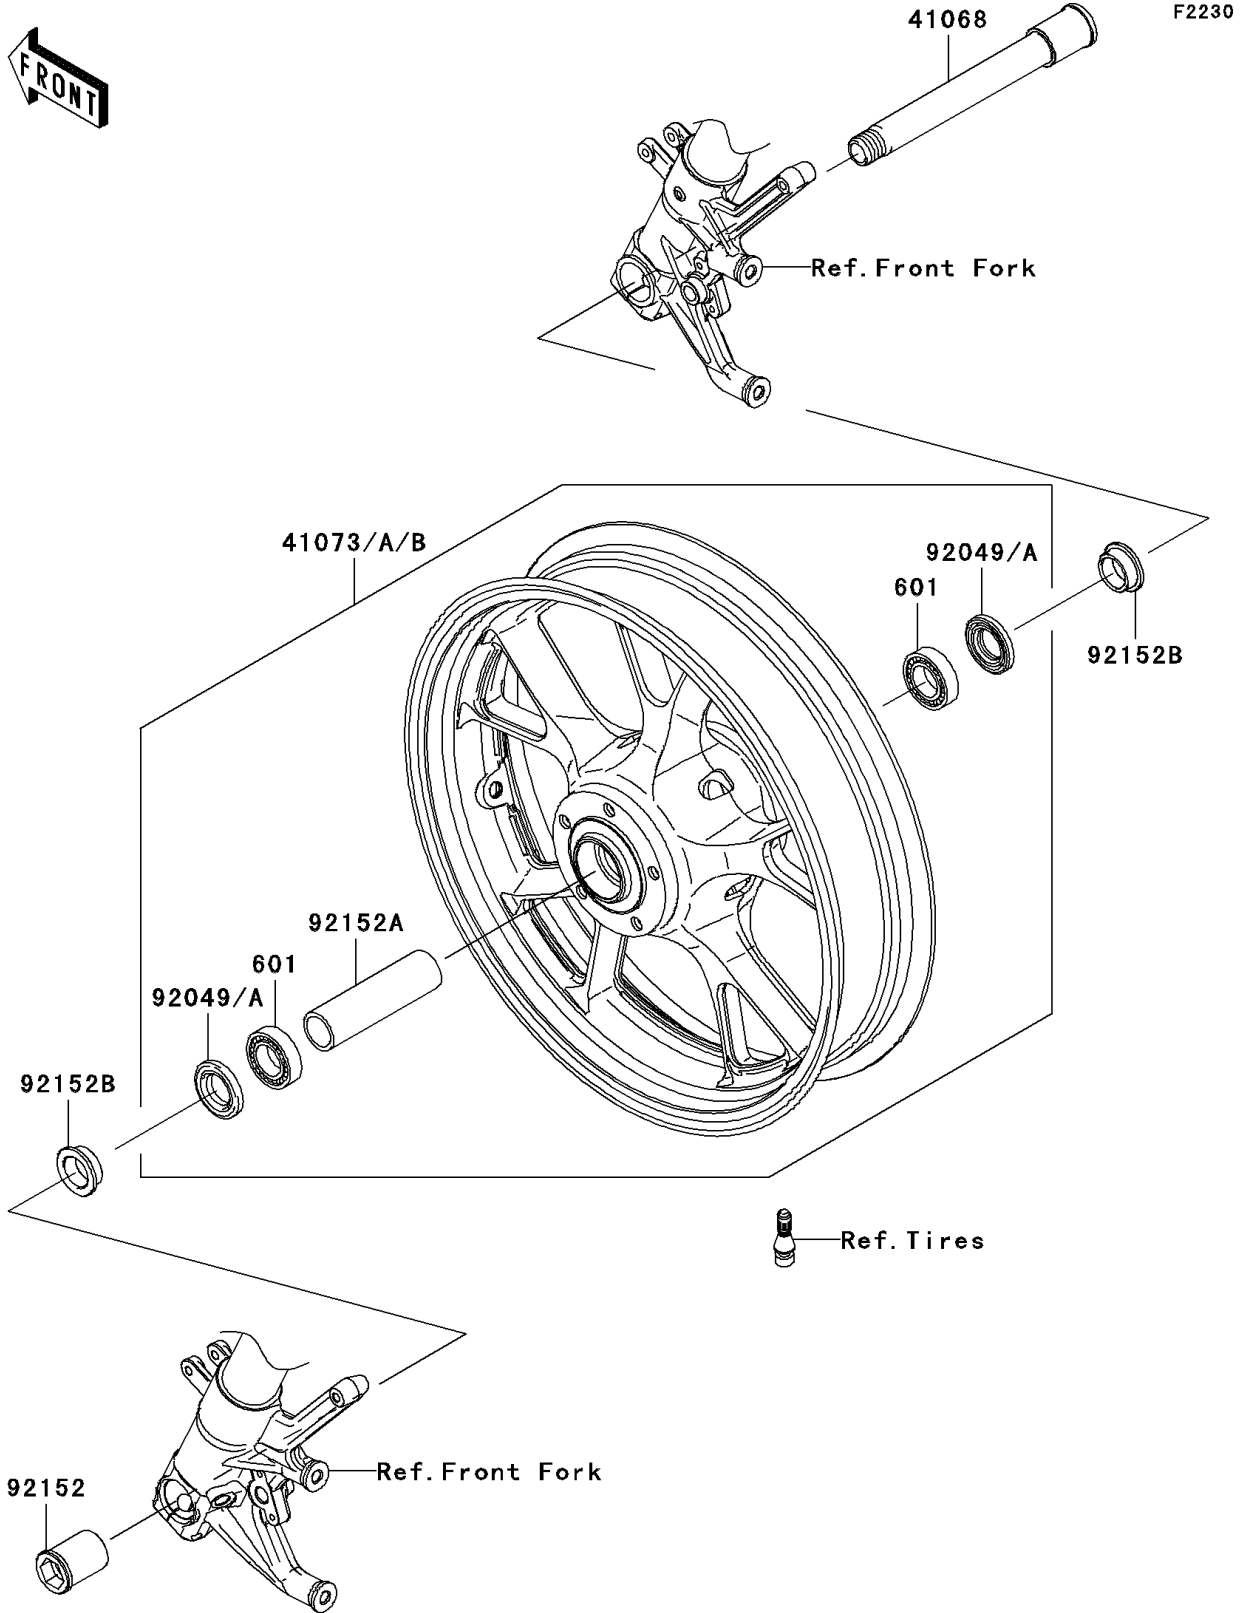

# 2007 Ninja® ZX™-14 PARTS DIAGRAM

Front Wheel

## 2007 Ninja® ZX™-14 PARTS LIST

### Front Wheel

ITEM NAME	PART NUMBER	QUANTITY
AXLE,FR (Ref # 41068)	41068-0049	1
WHEEL-ASSY,FR,C.F.RED (Ref # 41073A)	41073-0105-10I	1
BEARING-BALL,#6005UU (Ref # 601)	601B6005UU	2
SEAL-OIL,BJN-C2 32X47X5 (Ref # 92049)	92049-0050	2
COLLAR,FR AXLE,LH,L=44.5 (Ref # 92152)	92152-0240	1
COLLAR,FR HUB,L=115 (Ref # 92152A)	92152-0242	1
COLLAR,FR AXLE,L=13 (Ref # 92152B)	92152-0289	2