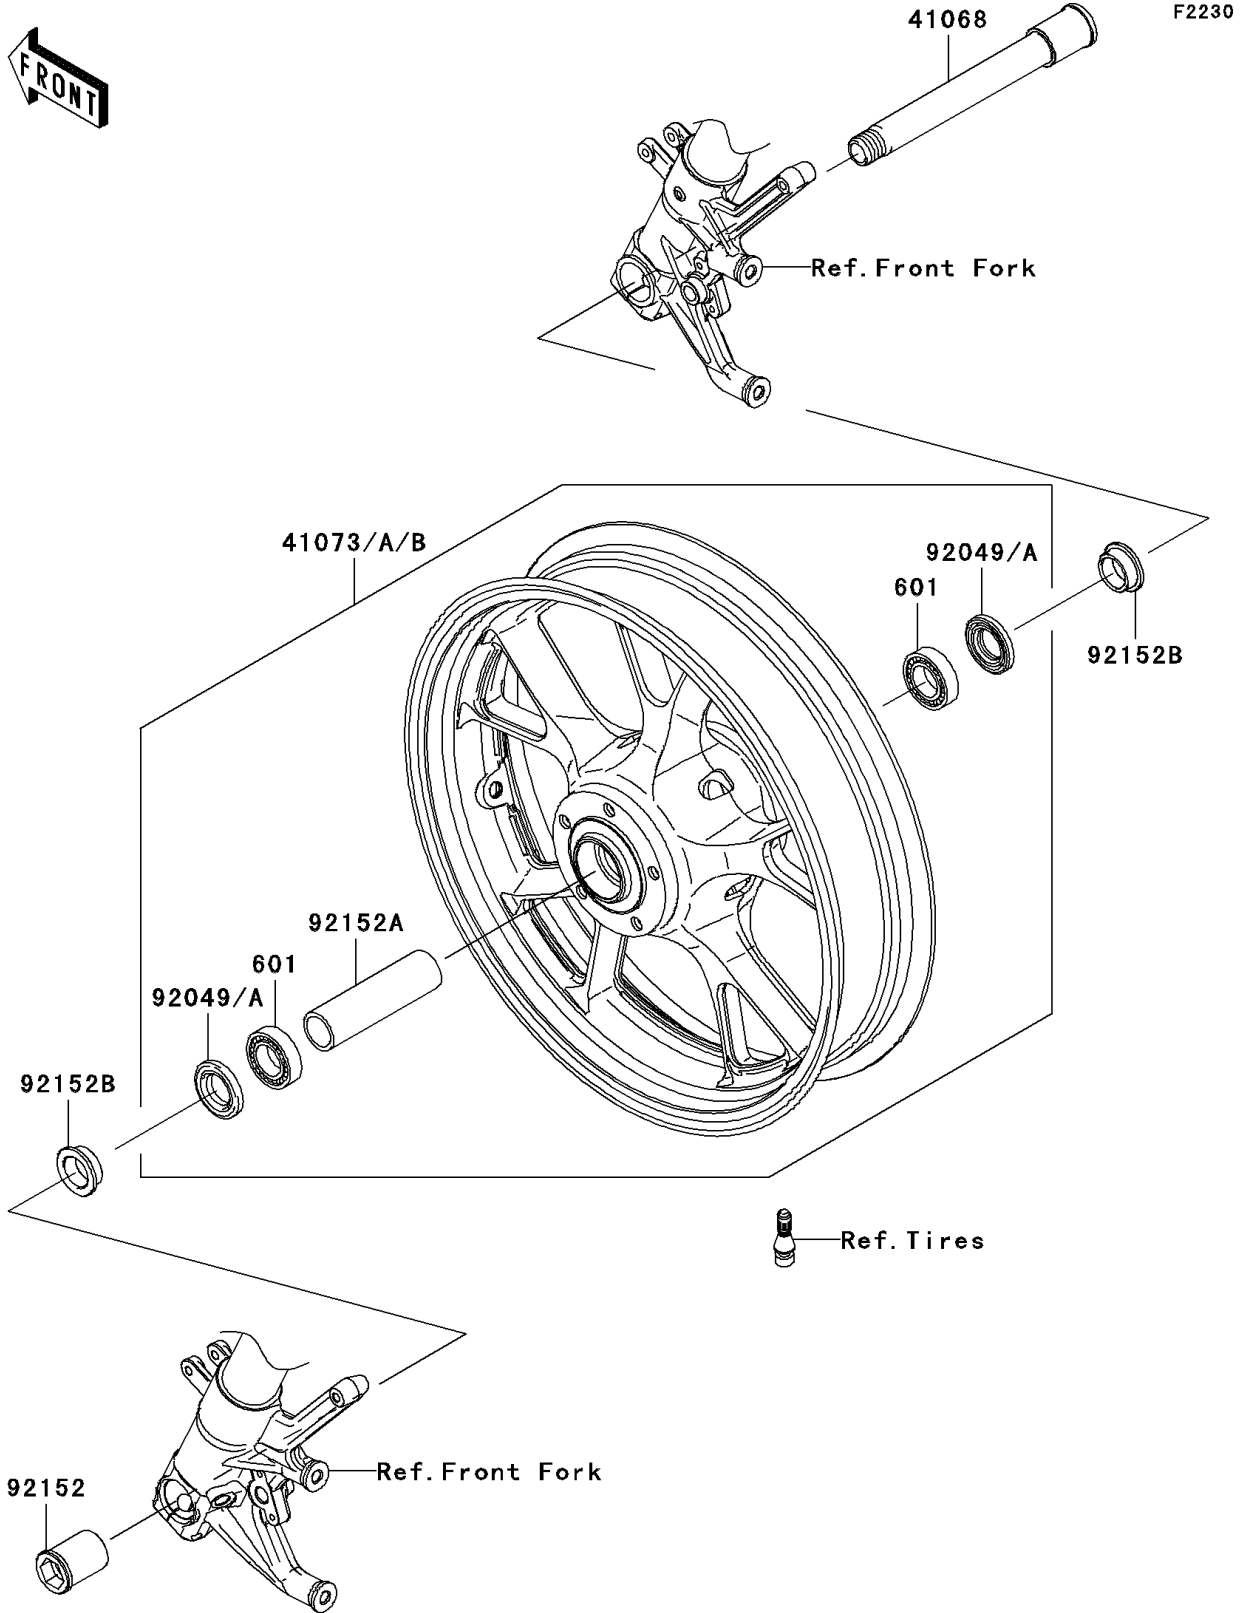

2007 Ninja® ZX™-14 PARTS DIAGRAM

Front Wheel

2007 Ninja® ZX™-14 PARTS LIST

Front Wheel

ITEM NAME	PART NUMBER	QUANTITY
AXLE,FR (Ref # 41068)	41068-0049	1
WHEEL-ASSY,FR,C.F.RED (Ref # 41073A)	41073-0105-10I	1
BEARING-BALL,#6005UU (Ref # 601)	601B6005UU	2
SEAL-OIL,BJN-C2 32X47X5 (Ref # 92049)	92049-0050	2
COLLAR,FR AXLE,LH,L=44.5 (Ref # 92152)	92152-0240	1
COLLAR,FR HUB,L=115 (Ref # 92152A)	92152-0242	1
COLLAR,FR AXLE,L=13 (Ref # 92152B)	92152-0289	2