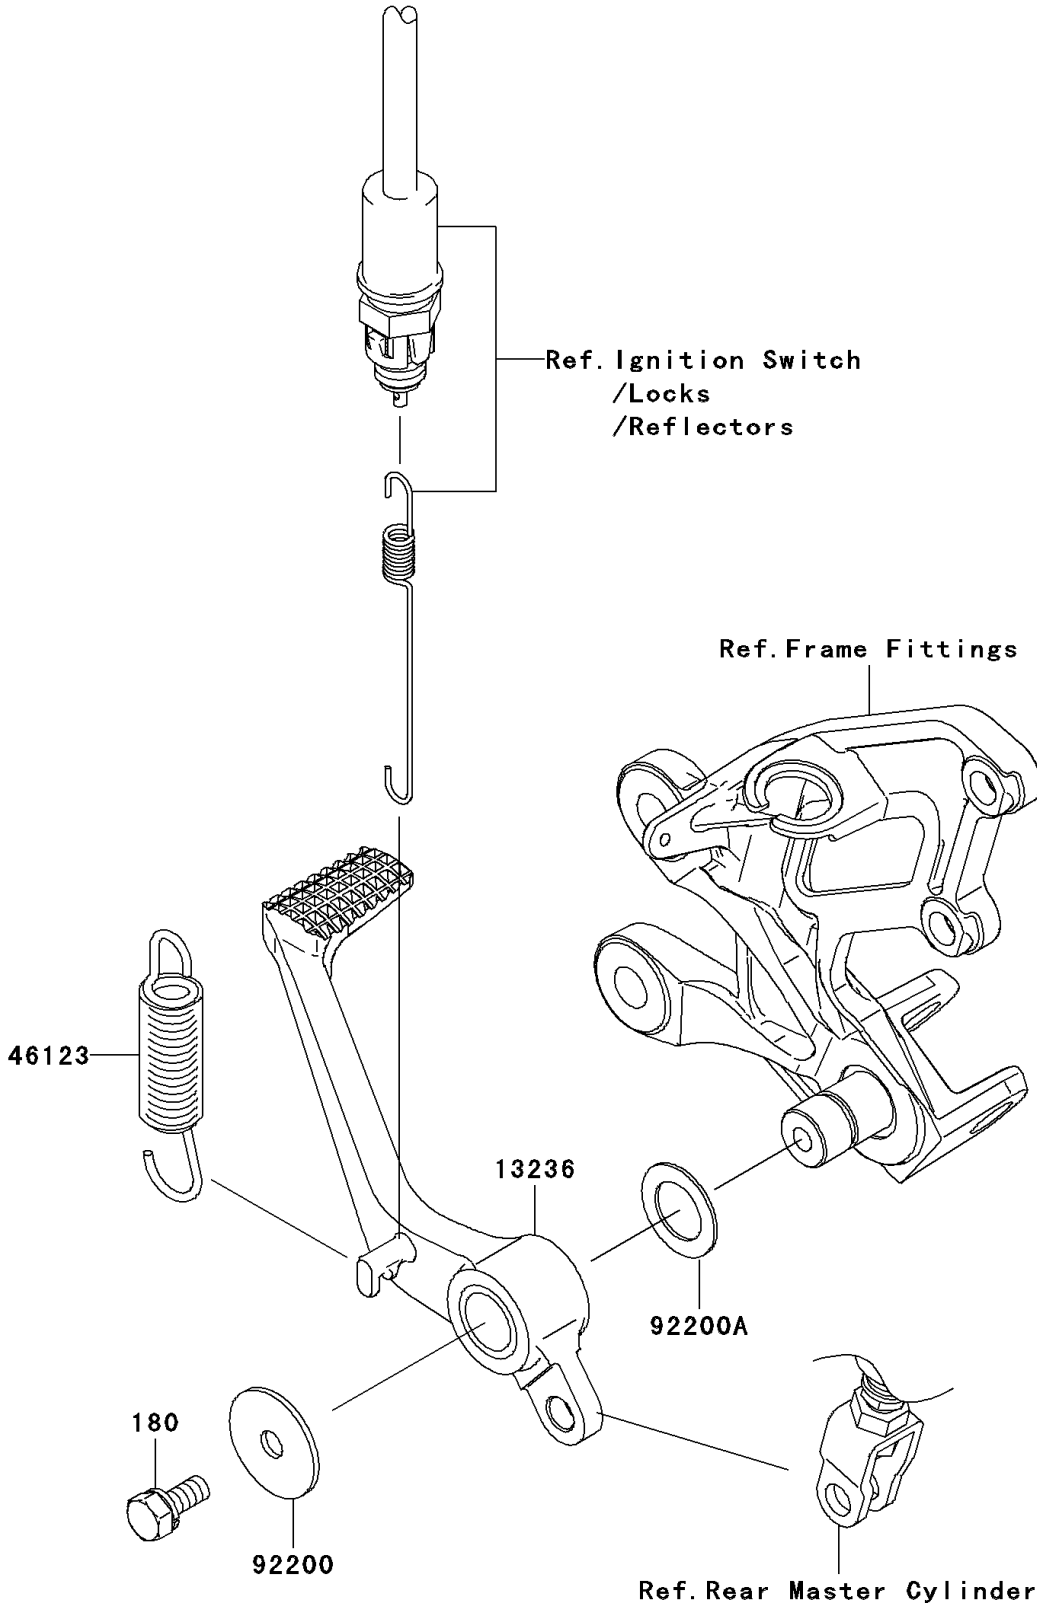

# 2007 Ninja® ZX™-14 PARTS DIAGRAM

Brake Pedal/Torque Link

F2260

## 2007 Ninja® ZX™-14 PARTS LIST

### Brake Pedal/Torque Link

| ITEM NAME                                    | PART NUMBER | QUANTITY |
|--|-------------|----------|
| LEVER-COMP,BRAKE PEDAL (Ref # 13236)         | 13236-0096  | 1        |
| BOLT-UPSET-WS,6X14 (Ref # 180)               | 180BA0614   | 1        |
| SPRING-COMP,BRAKE PEDAL RETURN (Ref # 46123) | 46123-0003  | 1        |
| WASHER,7X28X1.6 (Ref # 92200)                | 92200-0279  | 1        |
| WASHER,15.3X24X1.0 (Ref # 92200A)            | 92200-0280  | 1        |