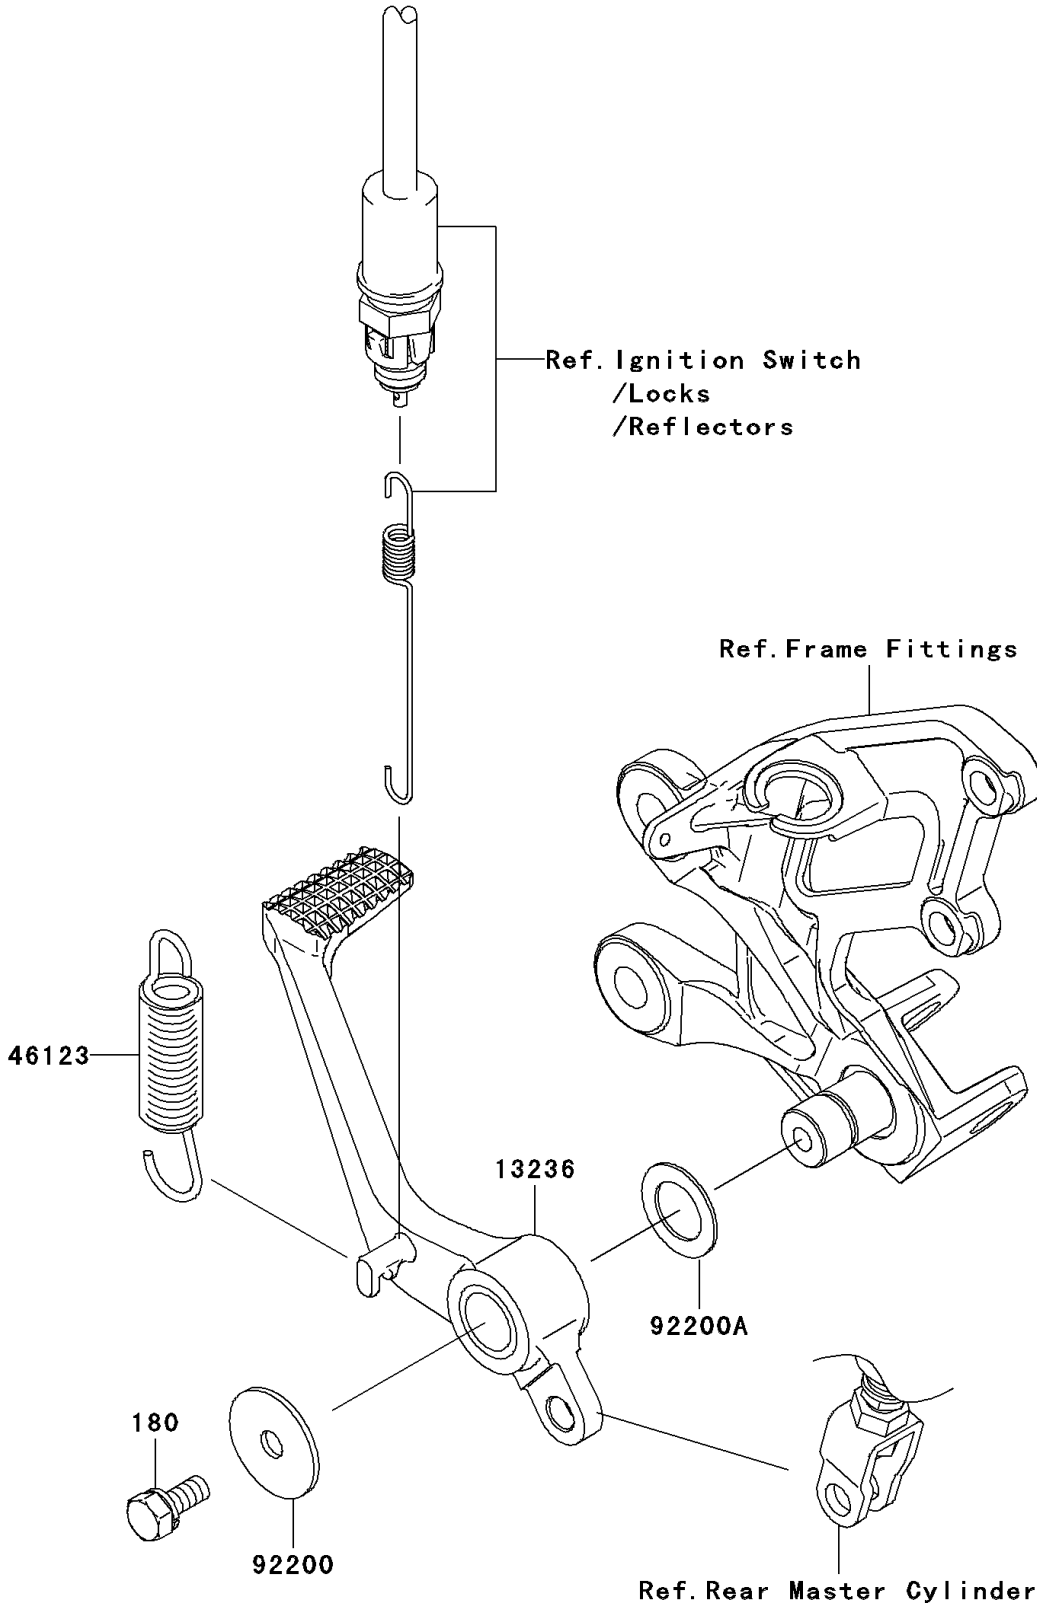

2007 Ninja® ZX™-14 PARTS DIAGRAM

Brake Pedal/Torque Link

F2260

2007 Ninja® ZX™-14 PARTS LIST

Brake Pedal/Torque Link

| ITEM NAME | PART NUMBER | QUANTITY |
|--|-------------|----------|
| LEVER-COMP,BRAKE PEDAL (Ref # 13236) | 13236-0096 | 1 |
| BOLT-UPSET-WS,6X14 (Ref # 180) | 180BA0614 | 1 |
| SPRING-COMP,BRAKE PEDAL RETURN (Ref # 46123) | 46123-0003 | 1 |
| WASHER,7X28X1.6 (Ref # 92200) | 92200-0279 | 1 |
| WASHER,15.3X24X1.0 (Ref # 92200A) | 92200-0280 | 1 |