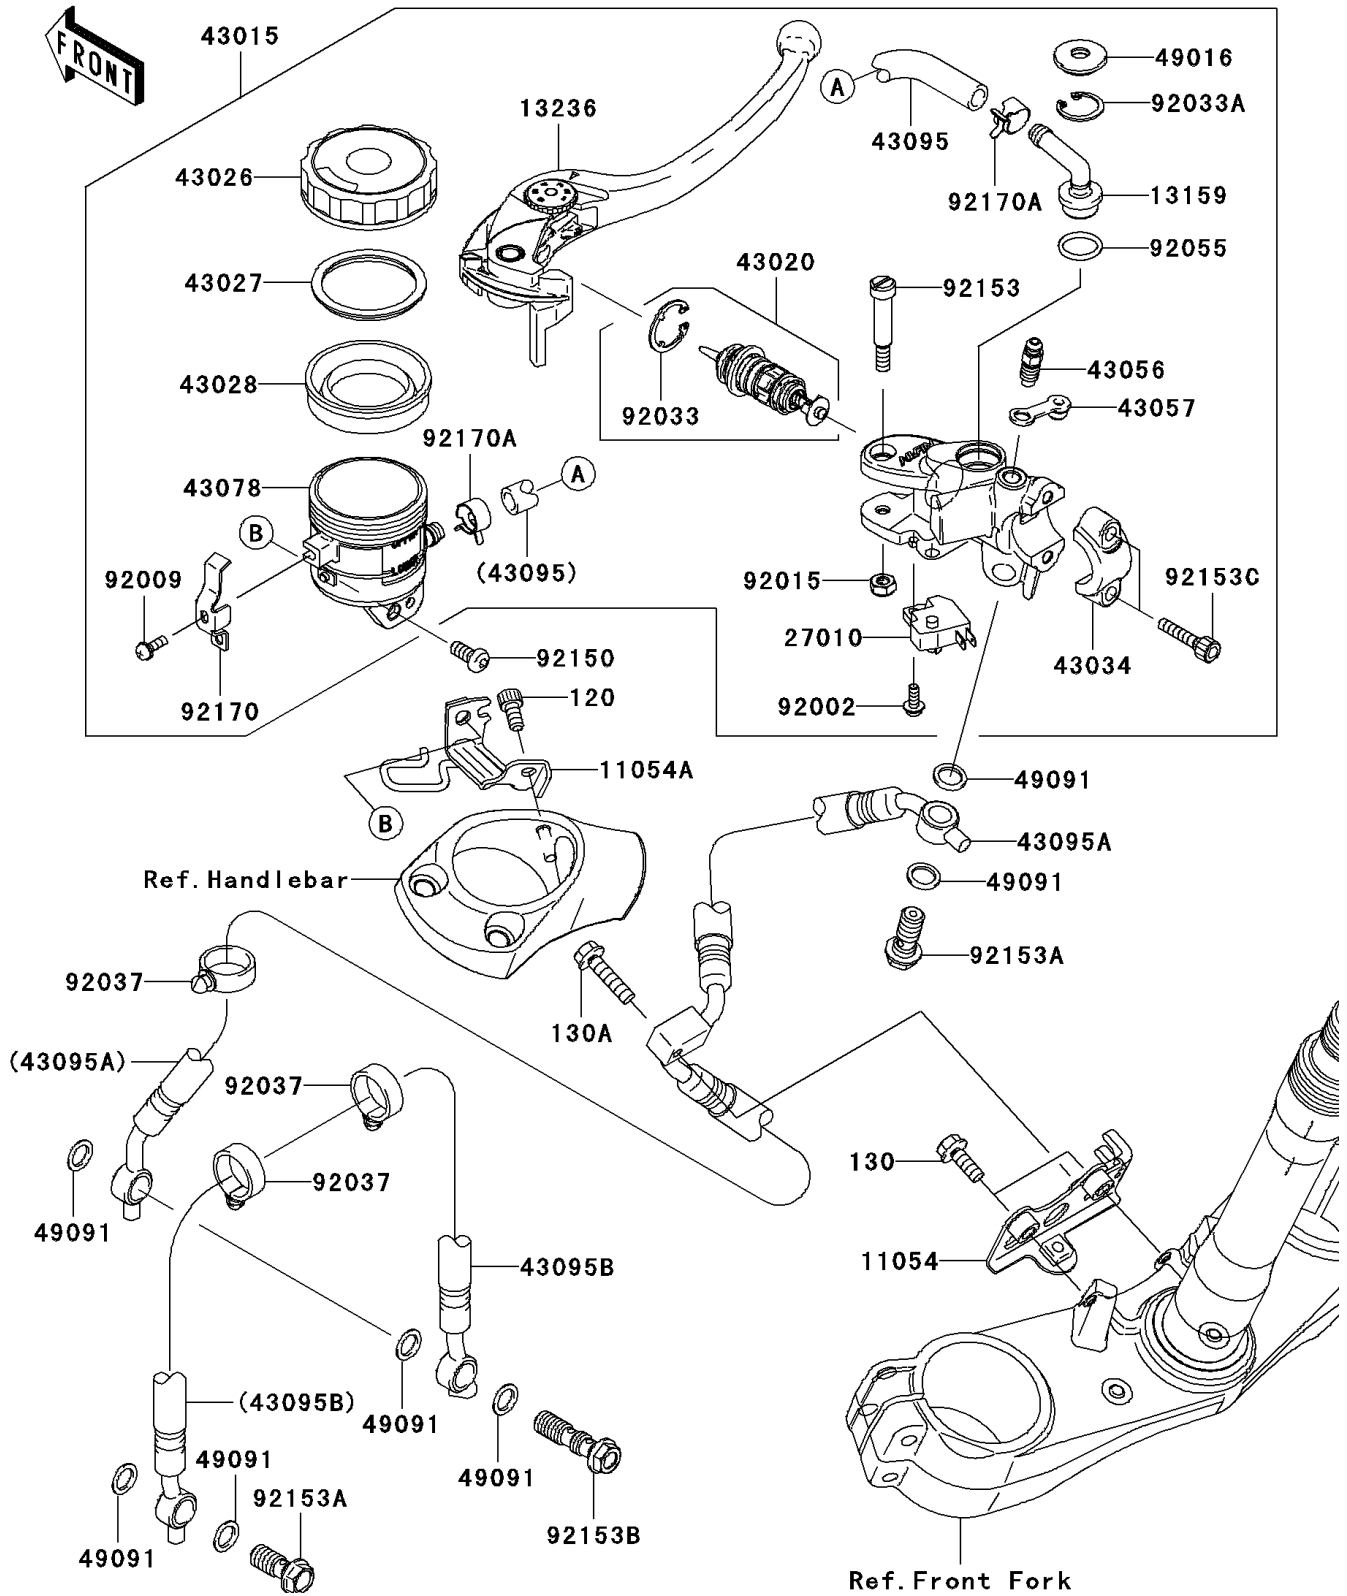

2006 Ninja® ZX™-14 PARTS DIAGRAM

Front Master Cylinder

F2291

2006 Ninja® ZX™-14 PARTS LIST

Front Master Cylinder

ITEM NAME	PART NUMBER	QUANTITY
BRACKET,JOINT (Ref # 11054)	11054-0029	1
BRACKET,RESERVOIR TANK,FR (Ref # 11054A)	11054-0636	1
BOLT-SOCKET,6X12 (Ref # 120)	120CA0612	1
BOLT-FLANGED,6X18 (Ref # 130)	130BA0618	2
BOLT-FLANGED,6X25 (Ref # 130A)	130BA0625	1
CONNECTOR (Ref # 13159)	13159-1061	1
LEVER-COMP,FRONT BRAKE (Ref # 13236)	13236-0103	1
SWITCH,BRAKE (Ref # 27010)	27010-0025	1
CYLINDER-ASSY-MASTER,FR (Ref # 43015)	43015-0075	1
PISTON-COMP-BRAKE (Ref # 43020)	43020-0003	1
CAP-BRAKE (Ref # 43026)	43026-1051	1
PLATE-DIAPHRAGM (Ref # 43027)	43027-1051	1
DIAPHRAGM,MASTER CYLINDER (Ref # 43028)	43028-1057	1
HOLDER-BRAKE,MASTER CYLINDER (Ref # 43034)	43034-1016	1
BREATHER-BRAKE (Ref # 43056)	43056-1056	1
CAP-BREATHER (Ref # 43057)	43057-1001	1
RESERVOIR (Ref # 43078)	43078-1099	1
HOSE-BRAKE,FR MASTER CYLINDER (Ref # 43095)	43095-0040	1
HOSE-BRAKE,FR (Ref # 43095A)	43095-0208	1
HOSE-BRAKE,FR (Ref # 43095B)	43095-0212	1
COVER-SEAL (Ref # 49016)	49016-1147	1
WASHER-SEAL,10.1X14.5X1.5 (Ref # 49091)	49091-0001	7
BOLT,SCREW,4X12 (Ref # 92002)	92002-1323	1
SCREW (Ref # 92009)	92009-1570	1
NUT,FLANGED,6MM,BLACK (Ref # 92015)	92015-1233	1
RING-SNAP (Ref # 92033)	92033-0034	1
RING-SNAP,20.5MM (Ref # 92033A)	92033-1186	1
CLAMP,HOSE (Ref # 92037)	92037-1827	3
RING-O,MASTER CYLINDER (Ref # 92055)	92055-1251	1

2006 Ninja® ZX™ -14 PARTS LIST

Front Master Cylinder

ITEM NAME	PART NUMBER	QUANTITY
BOLT,SOCKET,6X14 (Ref # 92150)	92150-1836	1
BOLT,LEVER (Ref # 92153)	92153-0868	1
BOLT,OIL,L=23 (Ref # 92153A)	92153-1419	2
BOLT,OIL,L=37 (Ref # 92153B)	92153-1438	1
BOLT,SOCKET,6X22 (Ref # 92153C)	92153-1518	2
CLAMP (Ref # 92170)	92170-1090	1
CLAMP,HOSE (Ref # 92170A)	92170-1091	2