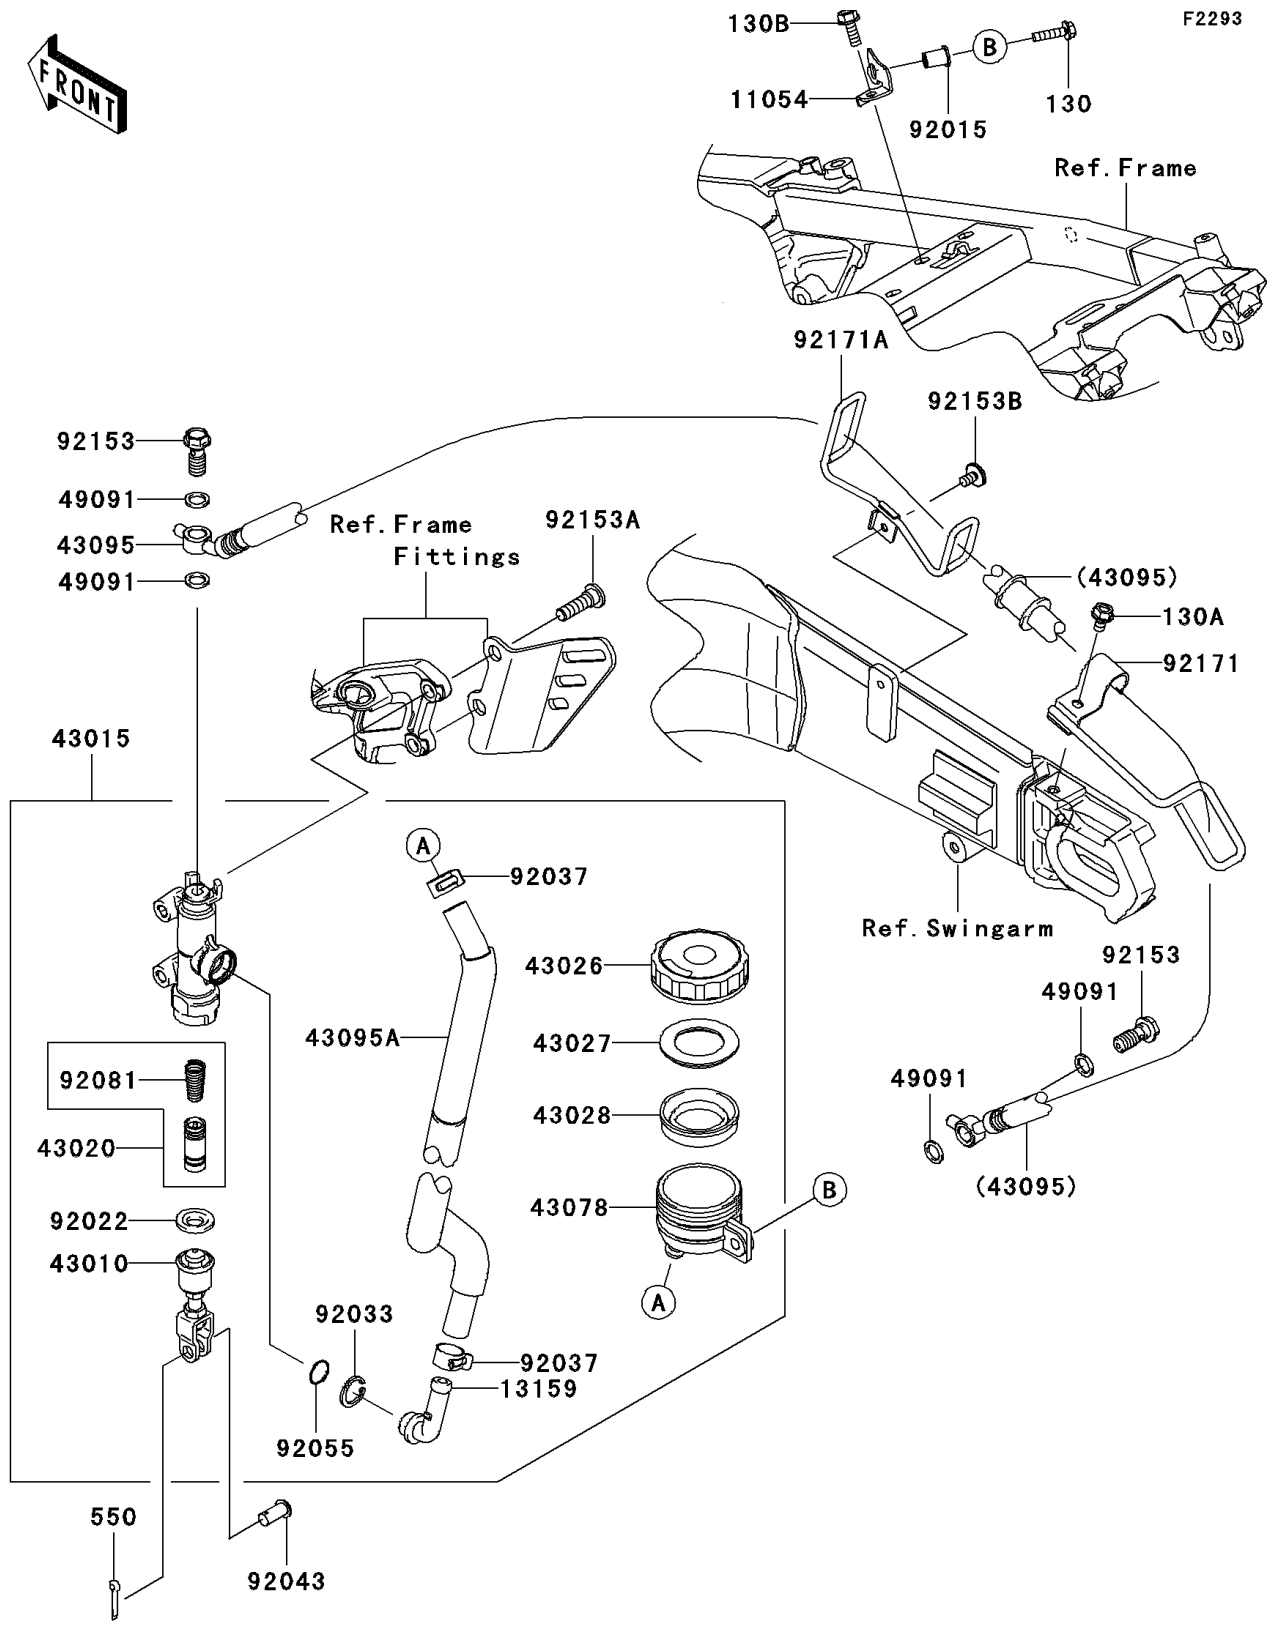

# 2007 Ninja® ZX™-14 PARTS DIAGRAM

Rear Master Cylinder