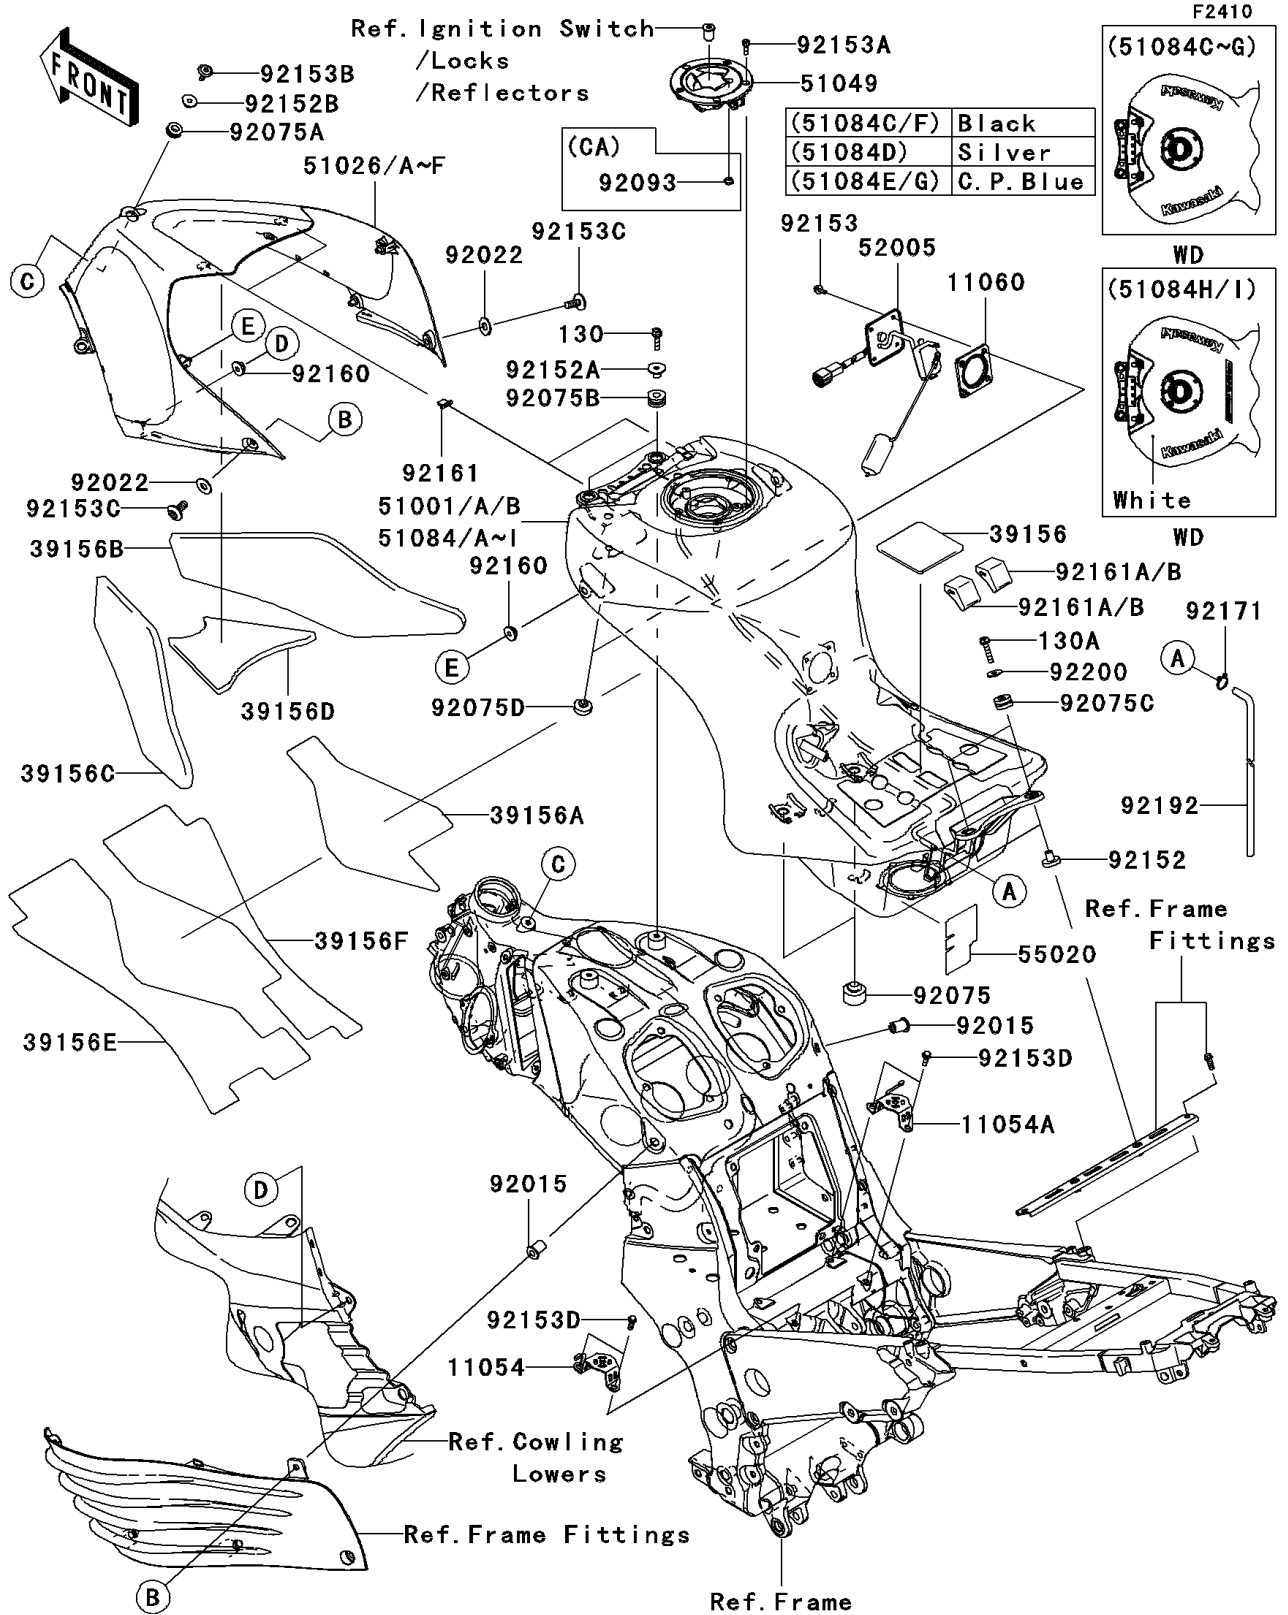

2007 Ninja® ZX™-14 PARTS DIAGRAM

Fuel Tank

2007 Ninja® ZX™-14 PARTS LIST

Fuel Tank

ITEM NAME	PART NUMBER	QUANTITY
BRACKET,FUEL TANK,CNT,LH (Ref # 11054)	11054-0681	1
BRACKET,FUEL TANK,CNT,RH (Ref # 11054A)	11054-0690	1
GASKET,FUEL GAUGE (Ref # 11060)	11060-1952	1
PAD,SEAT (Ref # 39156)	39156-0129	1
PAD,FUEL TANK,CNT (Ref # 39156A)	39156-0147	1
PAD,FUEL TANK COVER,RH (Ref # 39156B)	39156-0159	1
PAD,FUEL TANK COVER,LH (Ref # 39156C)	39156-0160	1
PAD,FUEL TANK COVER,CNT (Ref # 39156D)	39156-0161	1
PAD,FUEL TANK,LH (Ref # 39156E)	39156-0173	1
PAD,FUEL TANK,RH (Ref # 39156F)	39156-0174	1
COVER TANK,FUEL,P.C.WHITE (Ref # 51026E)	51026-0007-667	1
CAP-TANK,FUEL (Ref # 51049)	51049-0012	1
BOLT-FLANGED,6X25 (Ref # 130)	130BA0625	2
BOLT-FLANGED,6X30 (Ref # 130A)	130BA0630	2
TANK-COMP-FUEL,P.C.WHITE (Ref # 51084H)	51084-5442-667	1
TANK-COMP-FUEL,P.C.WHITE (Ref # 51084I)	51084-5443-667	1
GAUGE,FUEL (Ref # 52005)	52005-0026	1
GUARD,FUEL TANK (Ref # 55020)	55020-0290	1
NUT,RUBBER,6MM (Ref # 92015)	92015-1692	2
WASHER,6.5X16X1 (Ref # 92022)	92022-1143	2
DAMPER (Ref # 92075)	92075-015	2
DAMPER (Ref # 92075A)	92075-1634	1
DAMPER (Ref # 92075B)	92075-1690	2
DAMPER (Ref # 92075C)	92075-209	2
DAMPER (Ref # 92075D)	92075-281	2
SEAL,FUEL TANK CAP (Ref # 92093)	92093-1030	1
COLLAR (Ref # 92152)	92152-0364	2
COLLAR (Ref # 92152A)	92152-0365	2
COLLAR (Ref # 92152B)	92152-0424	1

2007 Ninja® ZX™-14 PARTS LIST

Fuel Tank

ITEM NAME	PART NUMBER	QUANTITY
BOLT,FLANGED,5X12 (Ref # 92153)	92153-1421	4
BOLT,SOCKET,5X16 (Ref # 92153A)	92153-1616	3
BOLT,SOCKET,6X23 (Ref # 92153B)	92153-1626	1
BOLT,SOCKET,6X30 (Ref # 92153C)	92153-1627	2
BOLT,FLANGED,6X20 (Ref # 92153D)	92153-1694	4
DAMPER (Ref # 92160)	92160-1613	4
DAMPER (Ref # 92161)	92161-0365	2
DAMPER (Ref # 92161B)	92161-0458	2
CLAMP (Ref # 92171)	92171-0573	1
TUBE,DRAIN (Ref # 92192)	92192-0374	1
WASHER,6.5X20X1.6 (Ref # 92200)	92200-0283	2