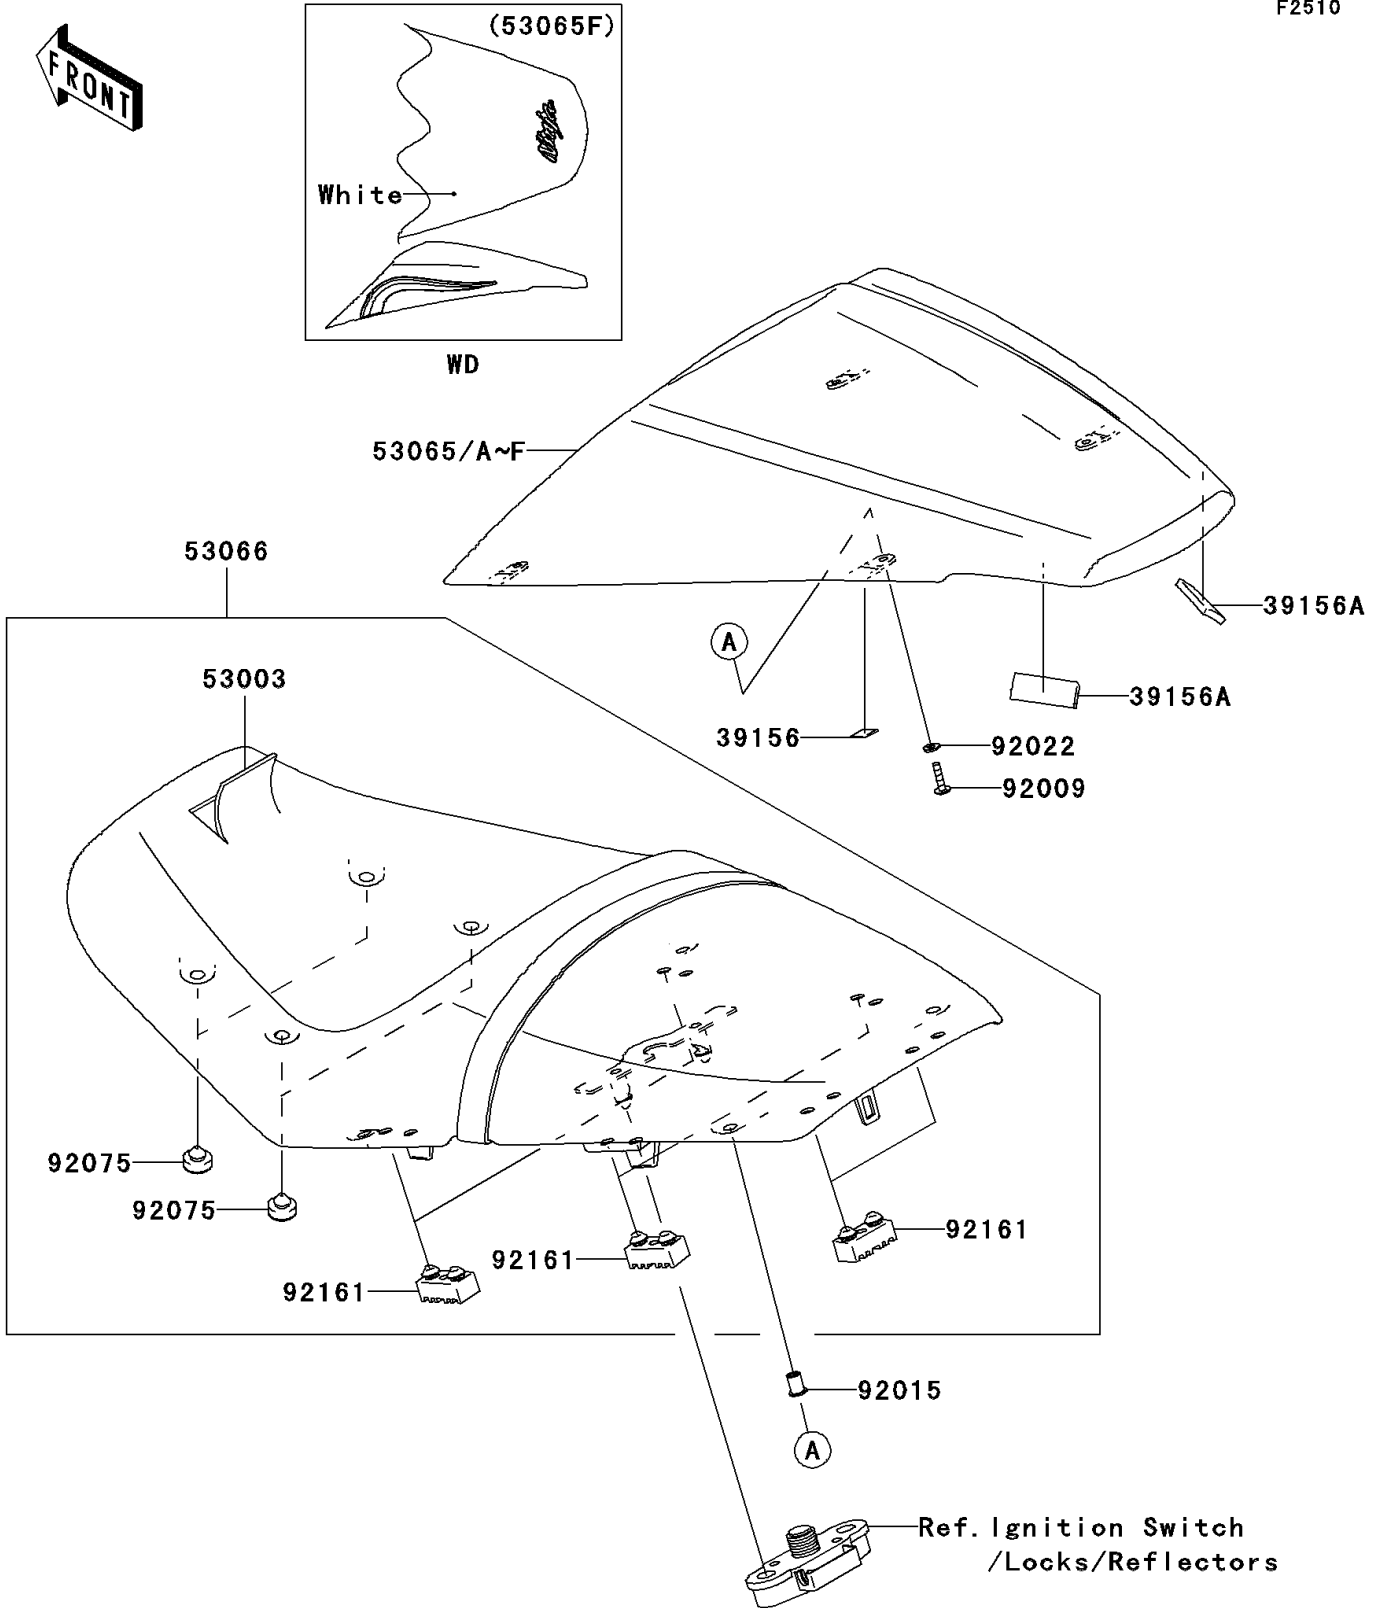

2006 Ninja® ZX™-14 PARTS DIAGRAM

Seat

F2510

2006 Ninja® ZX™ -14 PARTS LIST

Seat

ITEM NAME	PART NUMBER	QUANTITY
PAD,SEAT COVER (Ref # 39156)	39156-0176	4
PAD,SEAT COVER (Ref # 39156A)	39156-0188	2
LEATHER,SEAT,BLACK (Ref # 53003)	53003-0103-MA	1
COVER SEAT,EBONY (Ref # 53065)	53065-0012-H8	1
COVER SEAT,P.RED (Ref # 53065C)	53065-0012-234	1
COVER SEAT,C.T.BLUE (Ref # 53065D)	53065-0012-235	1
SEAT-ASSY,DUAL,W/BAND,BLACK (Ref # 53066)	53066-0161-MA	1
SCREW,5X20,BLACK (Ref # 92009)	92009-1656	4
NUT,WELL,5MM (Ref # 92015)	92015-1757	4
WASHER,NYLON,5.3X11.5X1.5 (Ref # 92022)	92022-1521	4
DAMPER (Ref # 92075)	92075-1927	4
DAMPER,SEAT (Ref # 92161)	92161-0050	6