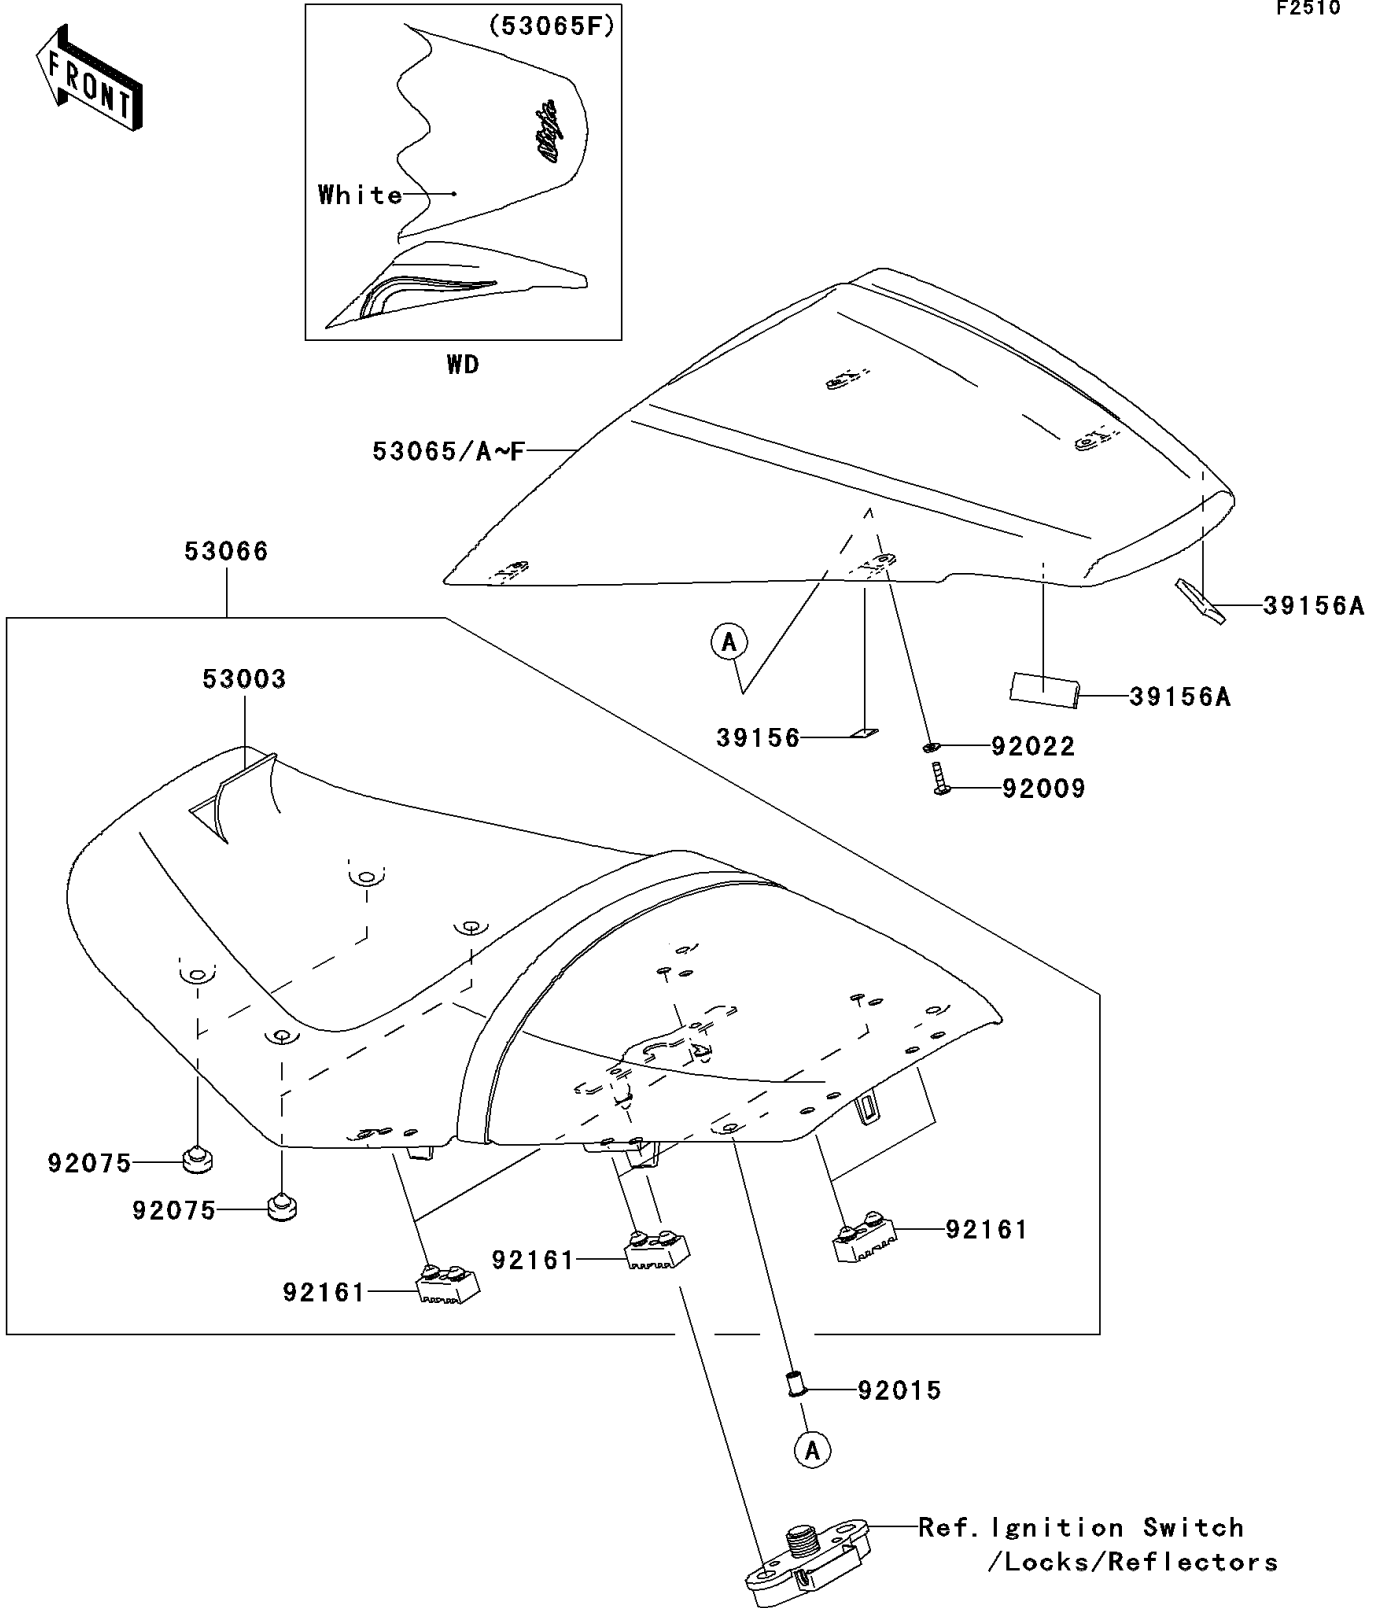

2007 Ninja® ZX™-14 PARTS DIAGRAM

Seat

F2510

2007 Ninja® ZX™-14 PARTS LIST

Seat

ITEM NAME	PART NUMBER	QUANTITY
PAD,SEAT COVER (Ref # 39156)	39156-0176	4
PAD,SEAT COVER (Ref # 39156A)	39156-0188	2
LEATHER,SEAT,BLACK (Ref # 53003)	53003-0103-MA	1
COVER SEAT,M.BLACK (Ref # 53065A)	53065-0012-17K	1
COVER SEAT,SILVER (Ref # 53065B)	53065-0012-17M	1
COVER SEAT,C.P.BLUE (Ref # 53065E)	53065-0012-723	1
SEAT-ASSY,DUAL,W/BAND,BLACK (Ref # 53066)	53066-0161-MA	1
SCREW,5X20,BLACK (Ref # 92009)	92009-1656	4
NUT,WELL,5MM (Ref # 92015)	92015-1757	4
WASHER,NYLON,5.3X11.5X1.5 (Ref # 92022)	92022-1521	4
DAMPER (Ref # 92075)	92075-1927	4
DAMPER,SEAT (Ref # 92161)	92161-0050	6