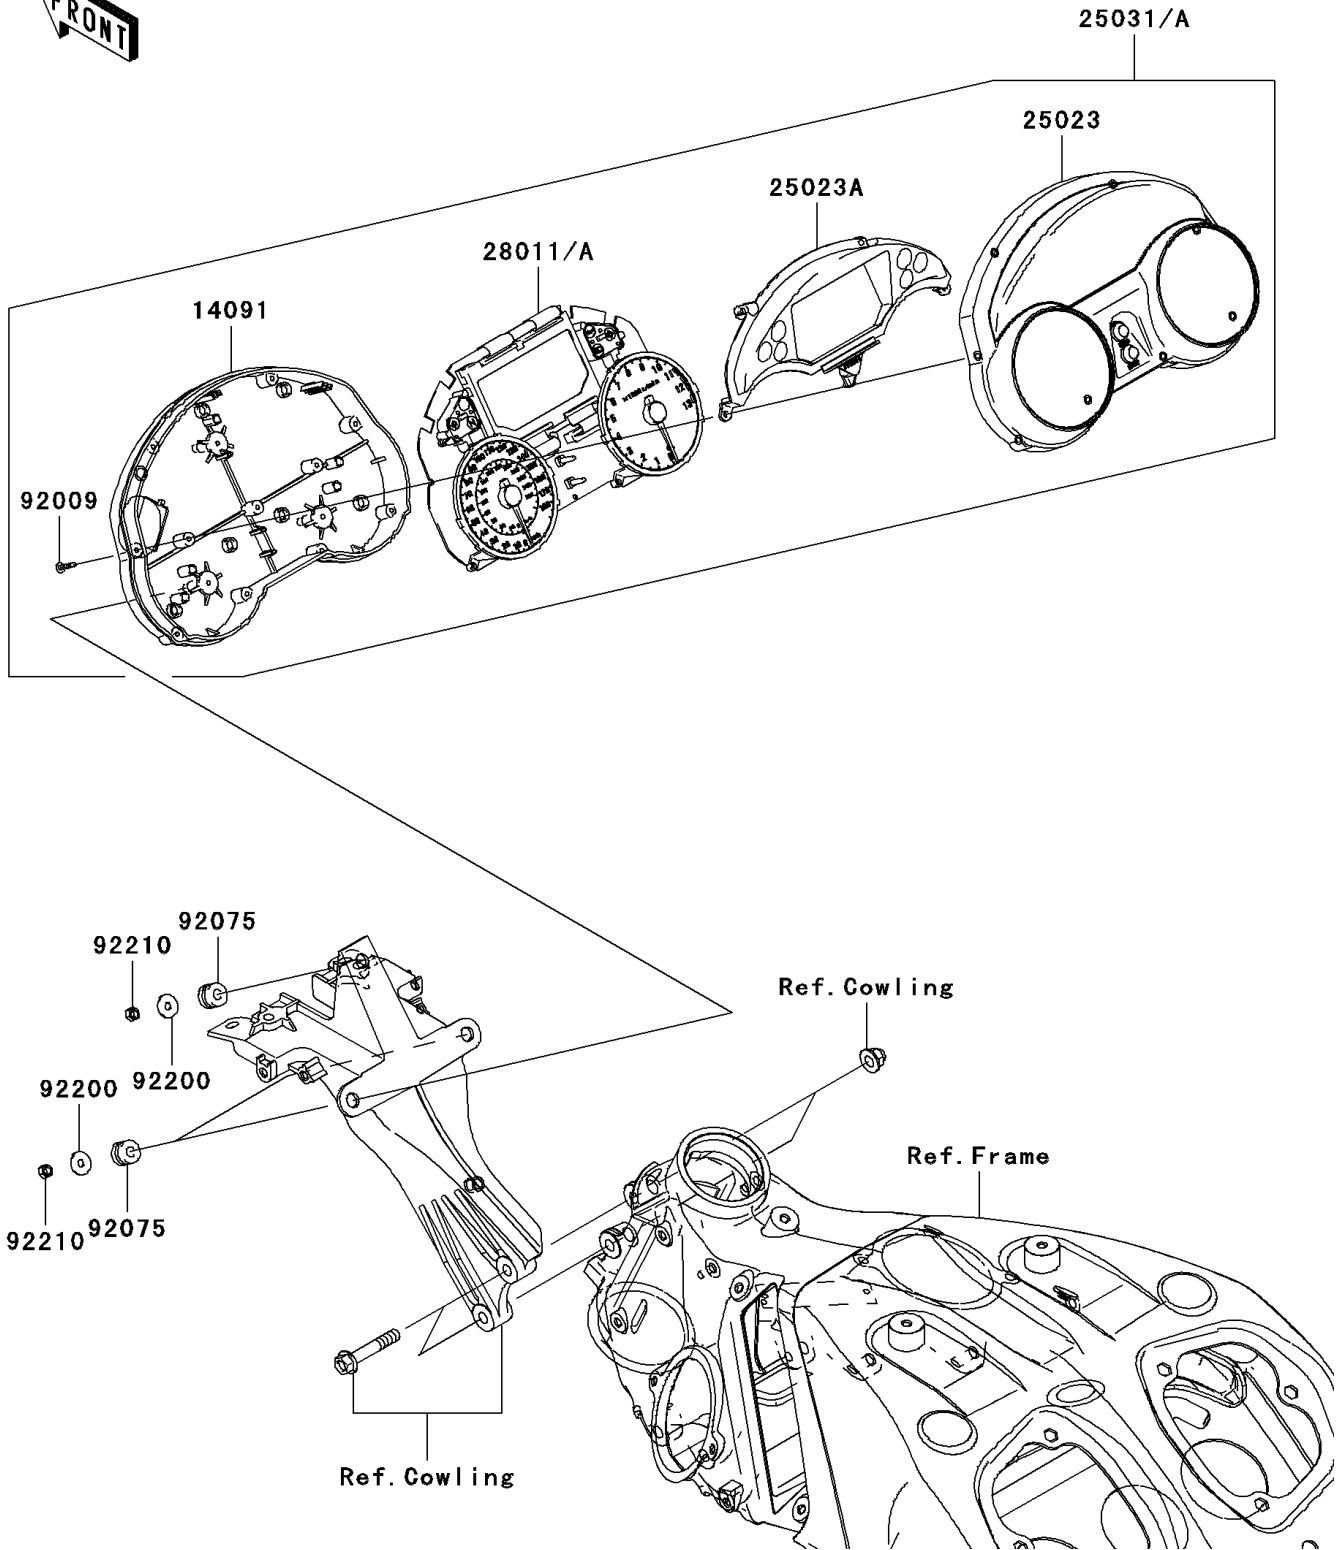

# 2007 Ninja® ZX™-14 PARTS DIAGRAM

Meter(s)

F2530

## 2007 Ninja® ZX™-14 PARTS LIST

Meter(s)

ITEM NAME	PART NUMBER	QUANTITY
COVER,METER,LWR (Ref # 14091)	14091-0546	1
COVER-METER CASE,UPP (Ref # 25023)	25023-0020	1
COVER-METER CASE,VISOR (Ref # 25023A)	25023-0021	1
METER-ASSY,SPEED&TACHO&LCD (Ref # 25031)	25031-0095	1
METER,SPEED&TACHO&LCD (Ref # 28011)	28011-0053	1
SCREW,TAPPING,3X16 (Ref # 92009)	92009-1164	11
DAMPER (Ref # 92075)	92075-1435	3
WASHER (Ref # 92200)	92200-0288	3
NUT,5MM (Ref # 92210)	92210-0290	3