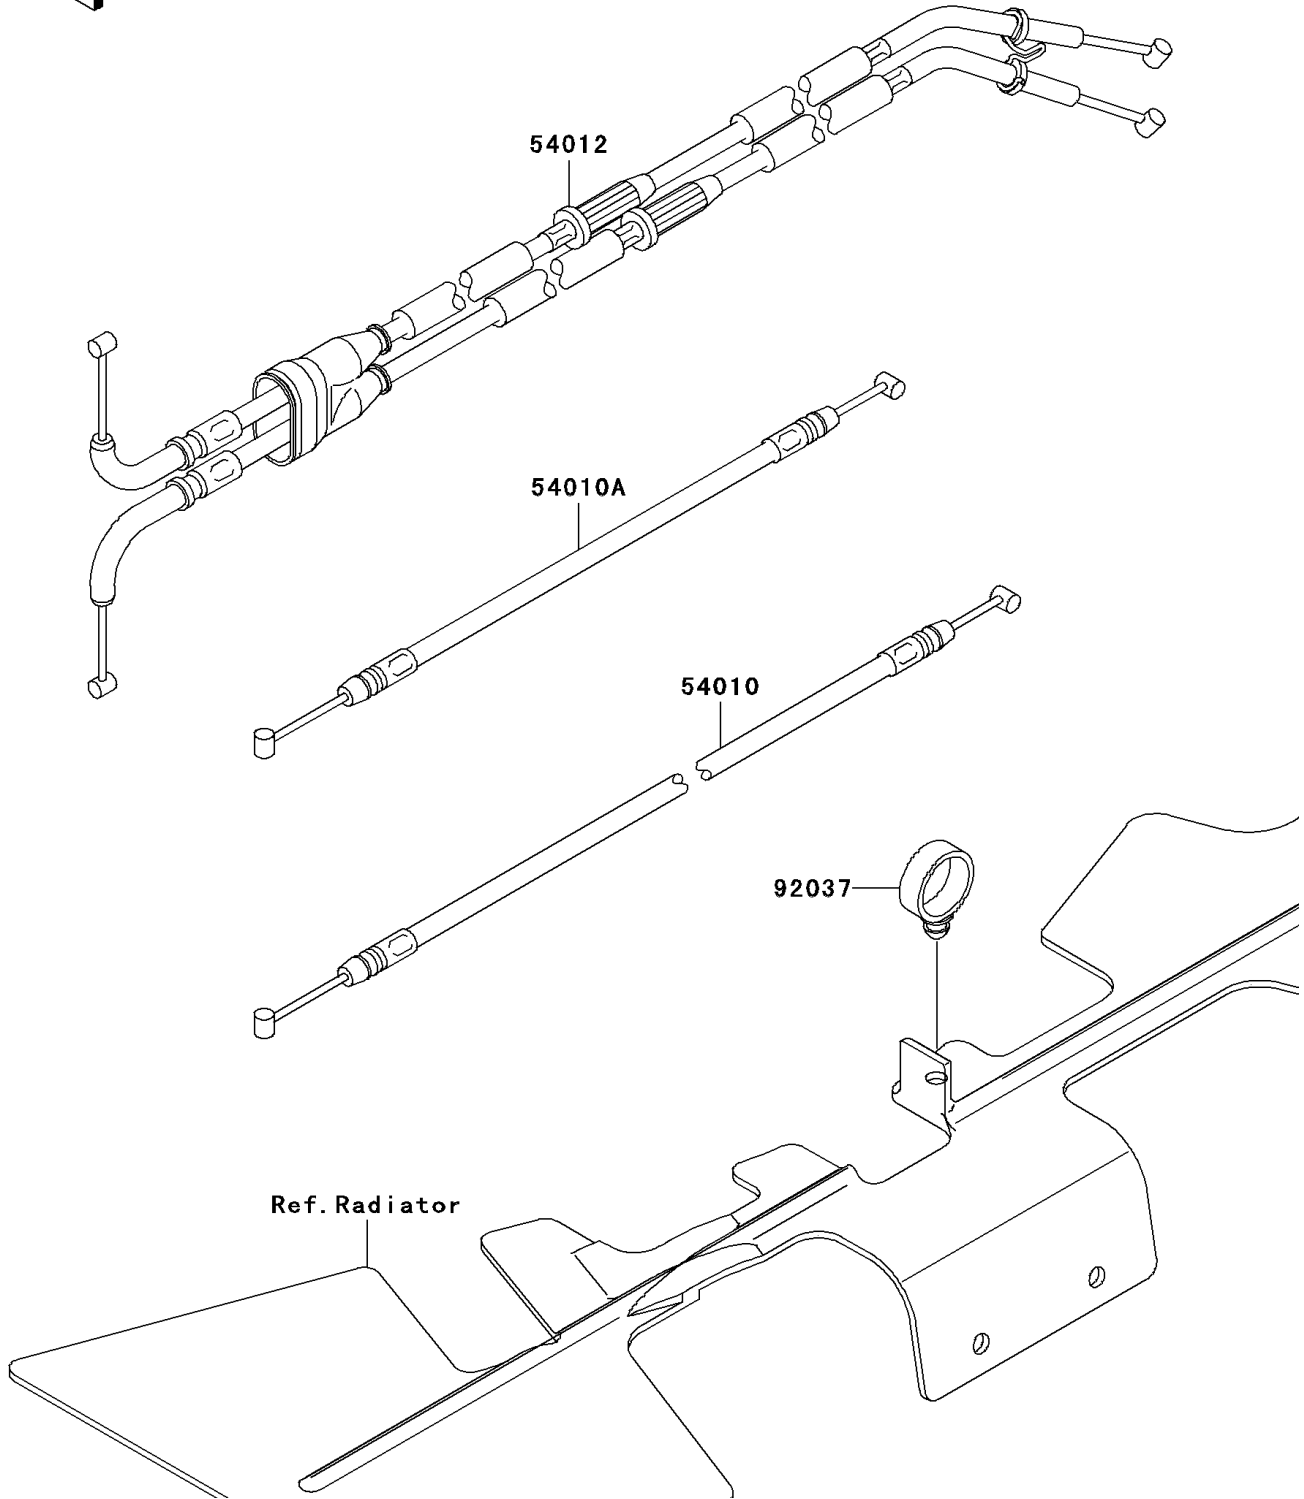

2006 Ninja® ZX™-14 PARTS DIAGRAM

Cables

F2540

2006 Ninja® ZX™-14 PARTS LIST

Cables

ITEM NAME	PART NUMBER	QUANTITY
CABLE,SEAT LOCK,RR (Ref # 54010)	54010-0041	1
CABLE,SEAT LOCK,FR (Ref # 54010A)	54010-0056	1
CABLE-THROTTLE (Ref # 54012)	54012-0187	1
CLAMP,HOSE (Ref # 92037)	92037-1827	1