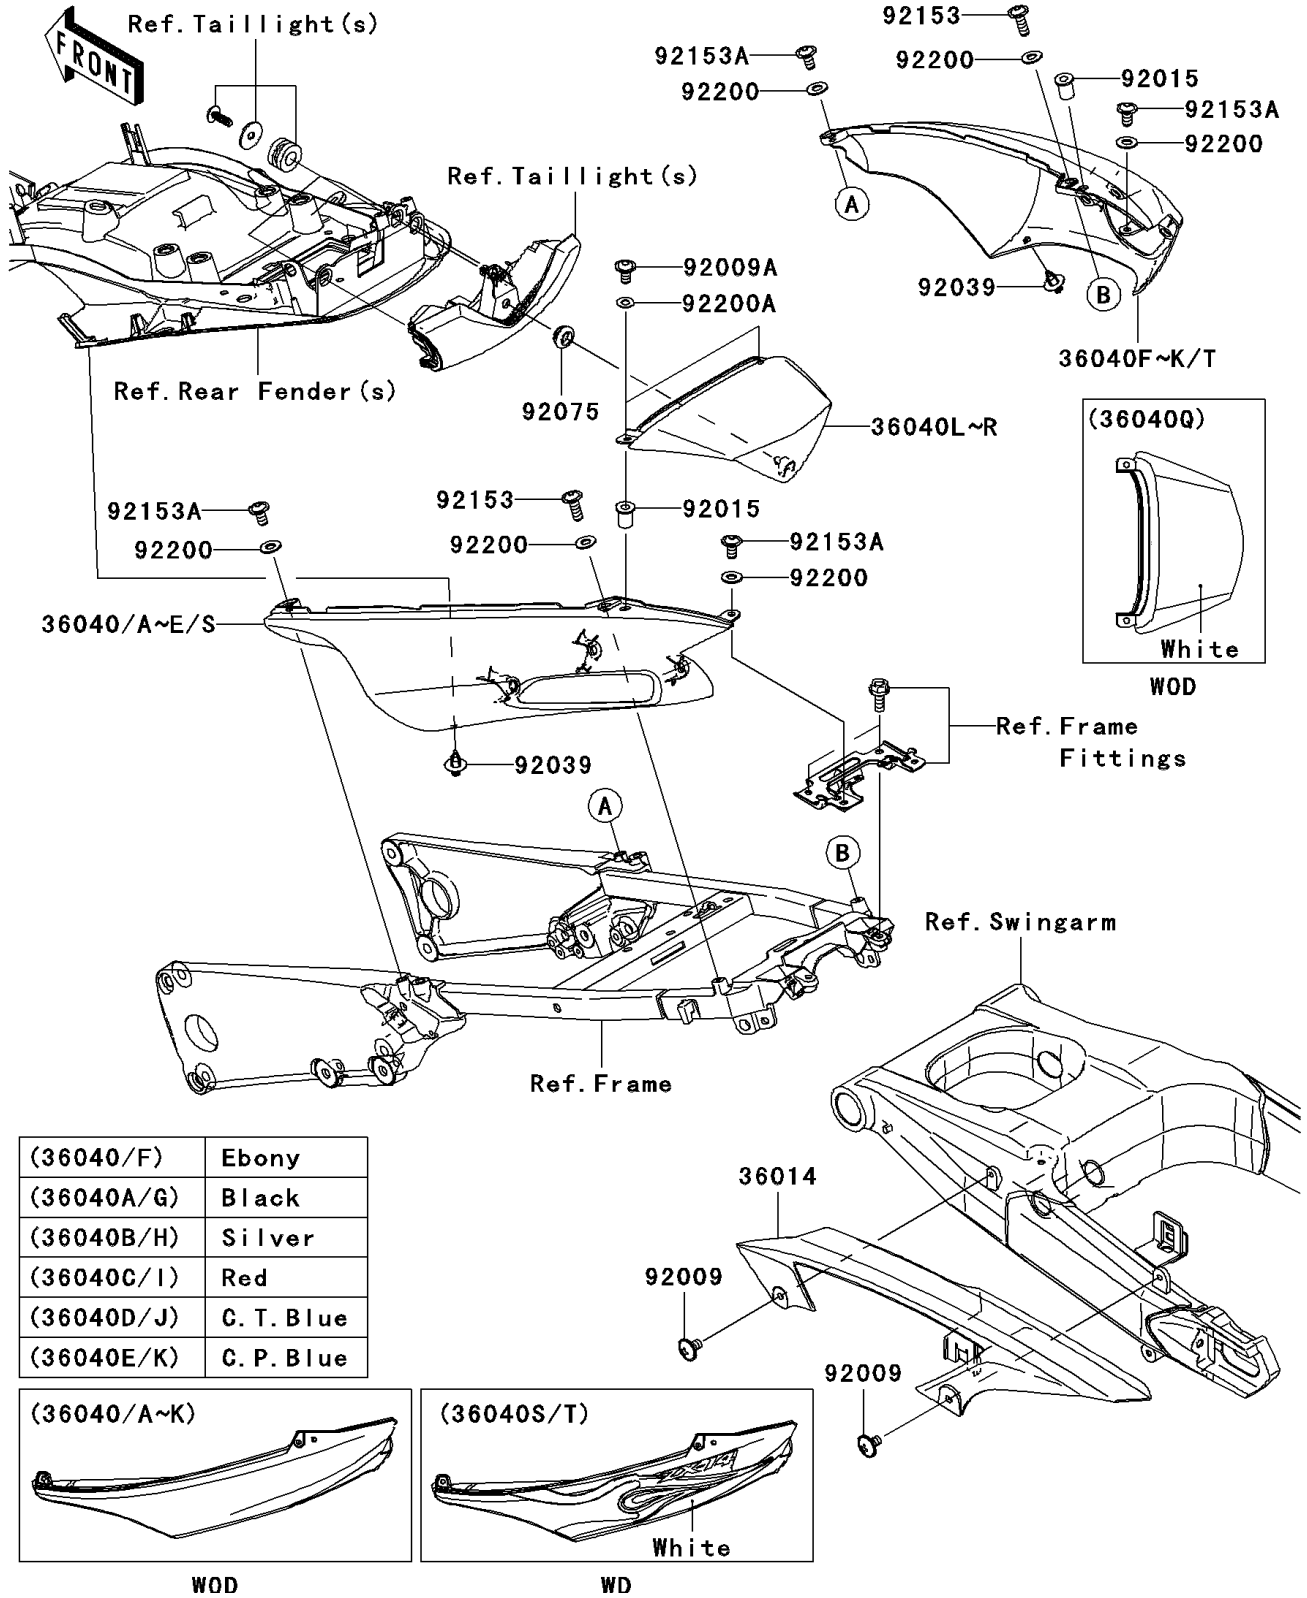

2007 Ninja® ZX™-14 PARTS DIAGRAM

Side Covers/Chain Cover

F2610

2007 Ninja® ZX™-14 PARTS LIST

Side Covers/Chain Cover

ITEM NAME	PART NUMBER	QUANTITY
CASE-CHAIN (Ref # 36014)	36014-0030	1
COVER-TAIL,LH,M.BLACK (Ref # 36040A)	36040-0033-17K	1
COVER-TAIL,LH,SILVER (Ref # 36040B)	36040-0033-17M	1
COVER-TAIL,LH,C.P.BLUE (Ref # 36040E)	36040-0033-723	1
COVER-TAIL,RH,M.BLACK (Ref # 36040G)	36040-0034-17K	1
COVER-TAIL,RH,SILVER (Ref # 36040H)	36040-0034-17M	1
COVER-TAIL,RH,C.P.BLUE (Ref # 36040K)	36040-0034-723	1
COVER-TAIL,CNT,M.BLACK (Ref # 36040M)	36040-0058-17K	1
COVER-TAIL,CNT,SILVER (Ref # 36040N)	36040-0058-17M	1
COVER-TAIL,CNT,C.P.BLUE (Ref # 36040R)	36040-0058-723	1
SCREW,6X10 (Ref # 92009)	92009-1661	2
SCREW,5X16 (Ref # 92009A)	92009-1909	2
NUT,WELL,5MM (Ref # 92015)	92015-1757	2
RIVET (Ref # 92039)	92039-0015	2
DAMPER (Ref # 92075)	92075-1011	1
BOLT,6X18 (Ref # 92153)	92153-0478	2
BOLT,SOCKET,6X12 (Ref # 92153A)	92153-1617	4
WASHER,6.5X14X1 (Ref # 92200)	92200-1388	6
WASHER,NYLON,5.3X11.5X0.5 (Ref # 92200A)	92200-1480	2