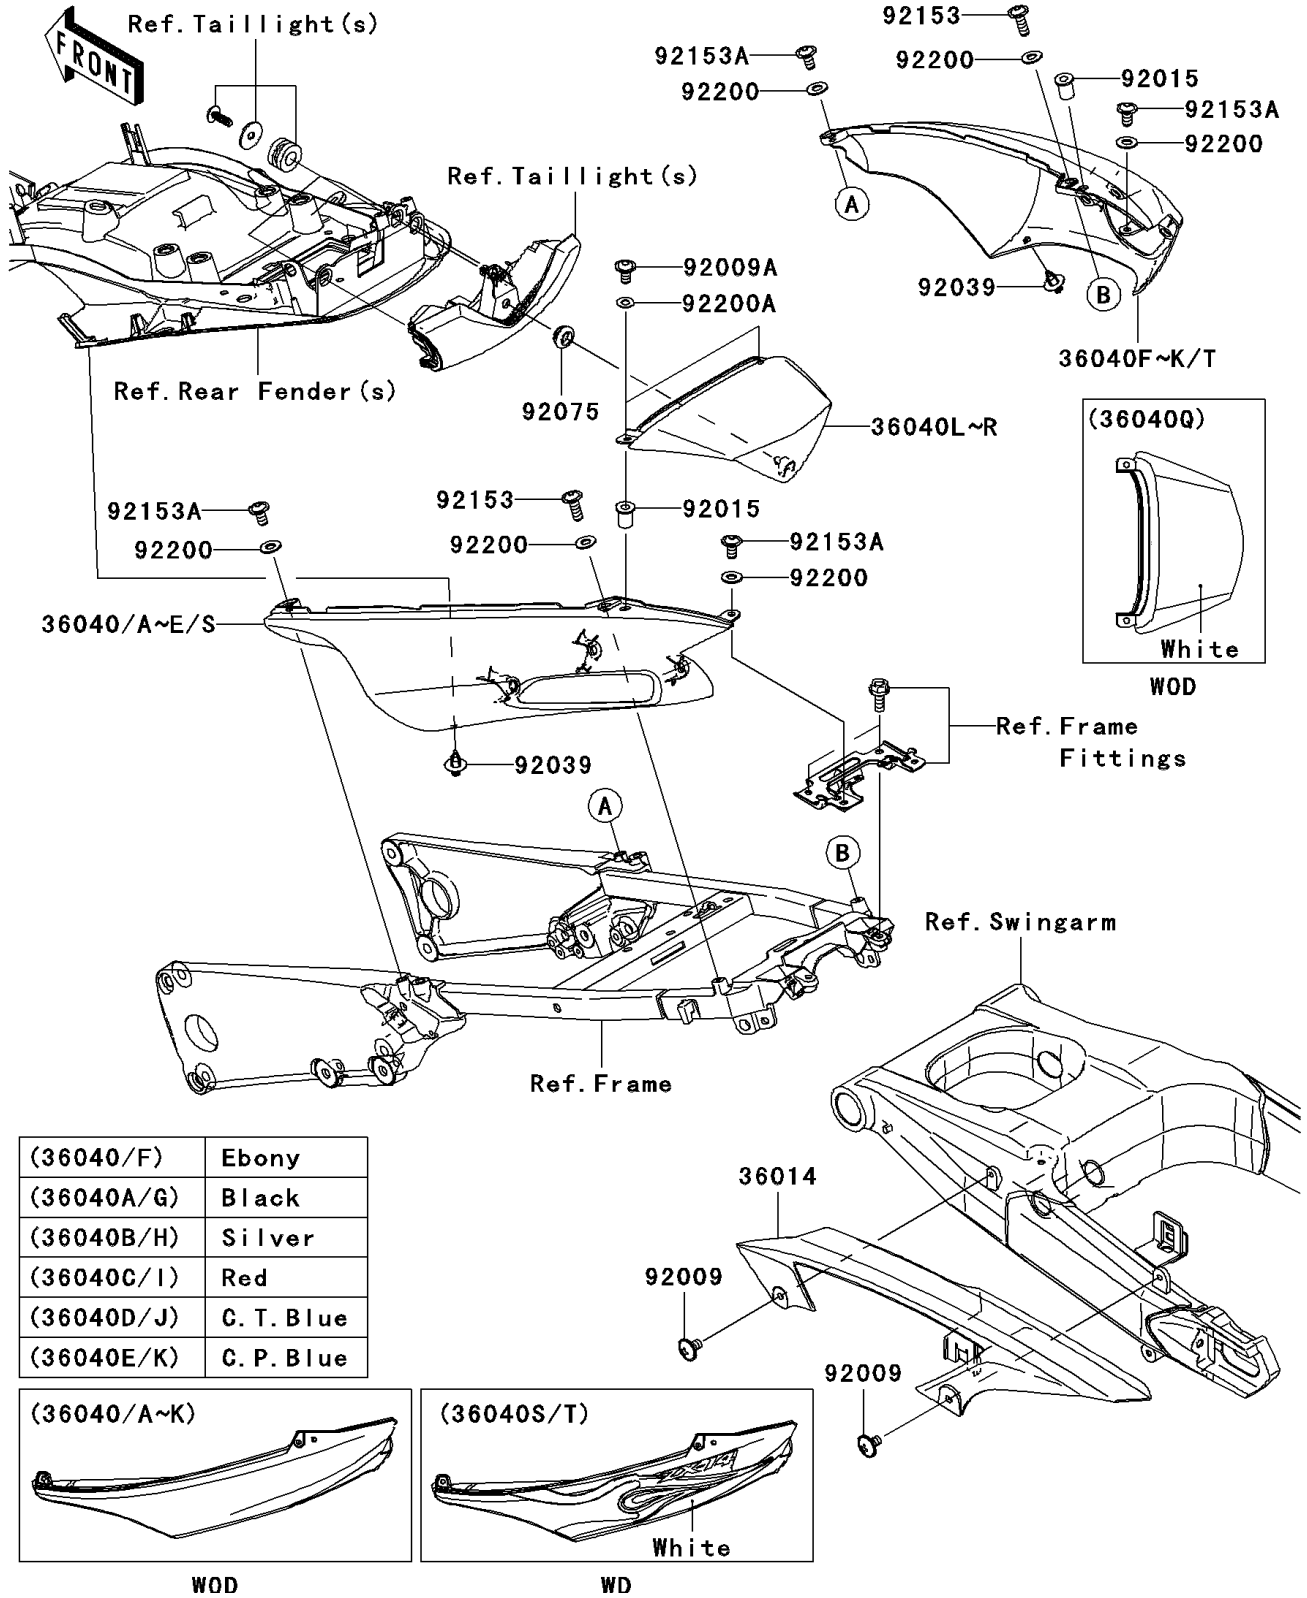

# 2007 Ninja® ZX™-14 PARTS DIAGRAM

Side Covers/Chain Cover

F2610

(36040/F)	Ebony
(36040A/G)	Black
(36040B/H)	Silver
(36040C/I)	Red
(36040D/J)	C. T. Blue
(36040E/K)	C. P. Blue

WOD

WD

## 2007 Ninja® ZX™-14 PARTS LIST

### Side Covers/Chain Cover

ITEM NAME	PART NUMBER	QUANTITY
CASE-CHAIN (Ref # 36014)	36014-0030	1
COVER-TAIL,CNT,P.C.WHITE (Ref # 36040Q)	36040-0058-667	1
COVER-TAIL,LH,P.C.WHITE (Ref # 36040S)	36040-5158-667	1
COVER-TAIL,RH,P.C.WHITE (Ref # 36040T)	36040-5159-667	1
SCREW,6X10 (Ref # 92009)	92009-1661	2
SCREW,5X16 (Ref # 92009A)	92009-1909	2
NUT,WELL,5MM (Ref # 92015)	92015-1757	2
RIVET (Ref # 92039)	92039-0015	2
DAMPER (Ref # 92075)	92075-1011	1
BOLT,6X18 (Ref # 92153)	92153-0478	2
BOLT,SOCKET,6X12 (Ref # 92153A)	92153-1617	4
WASHER,6.5X14X1 (Ref # 92200)	92200-1388	6
WASHER,NYLON,5.3X11.5X0.5 (Ref # 92200A)	92200-1480	2