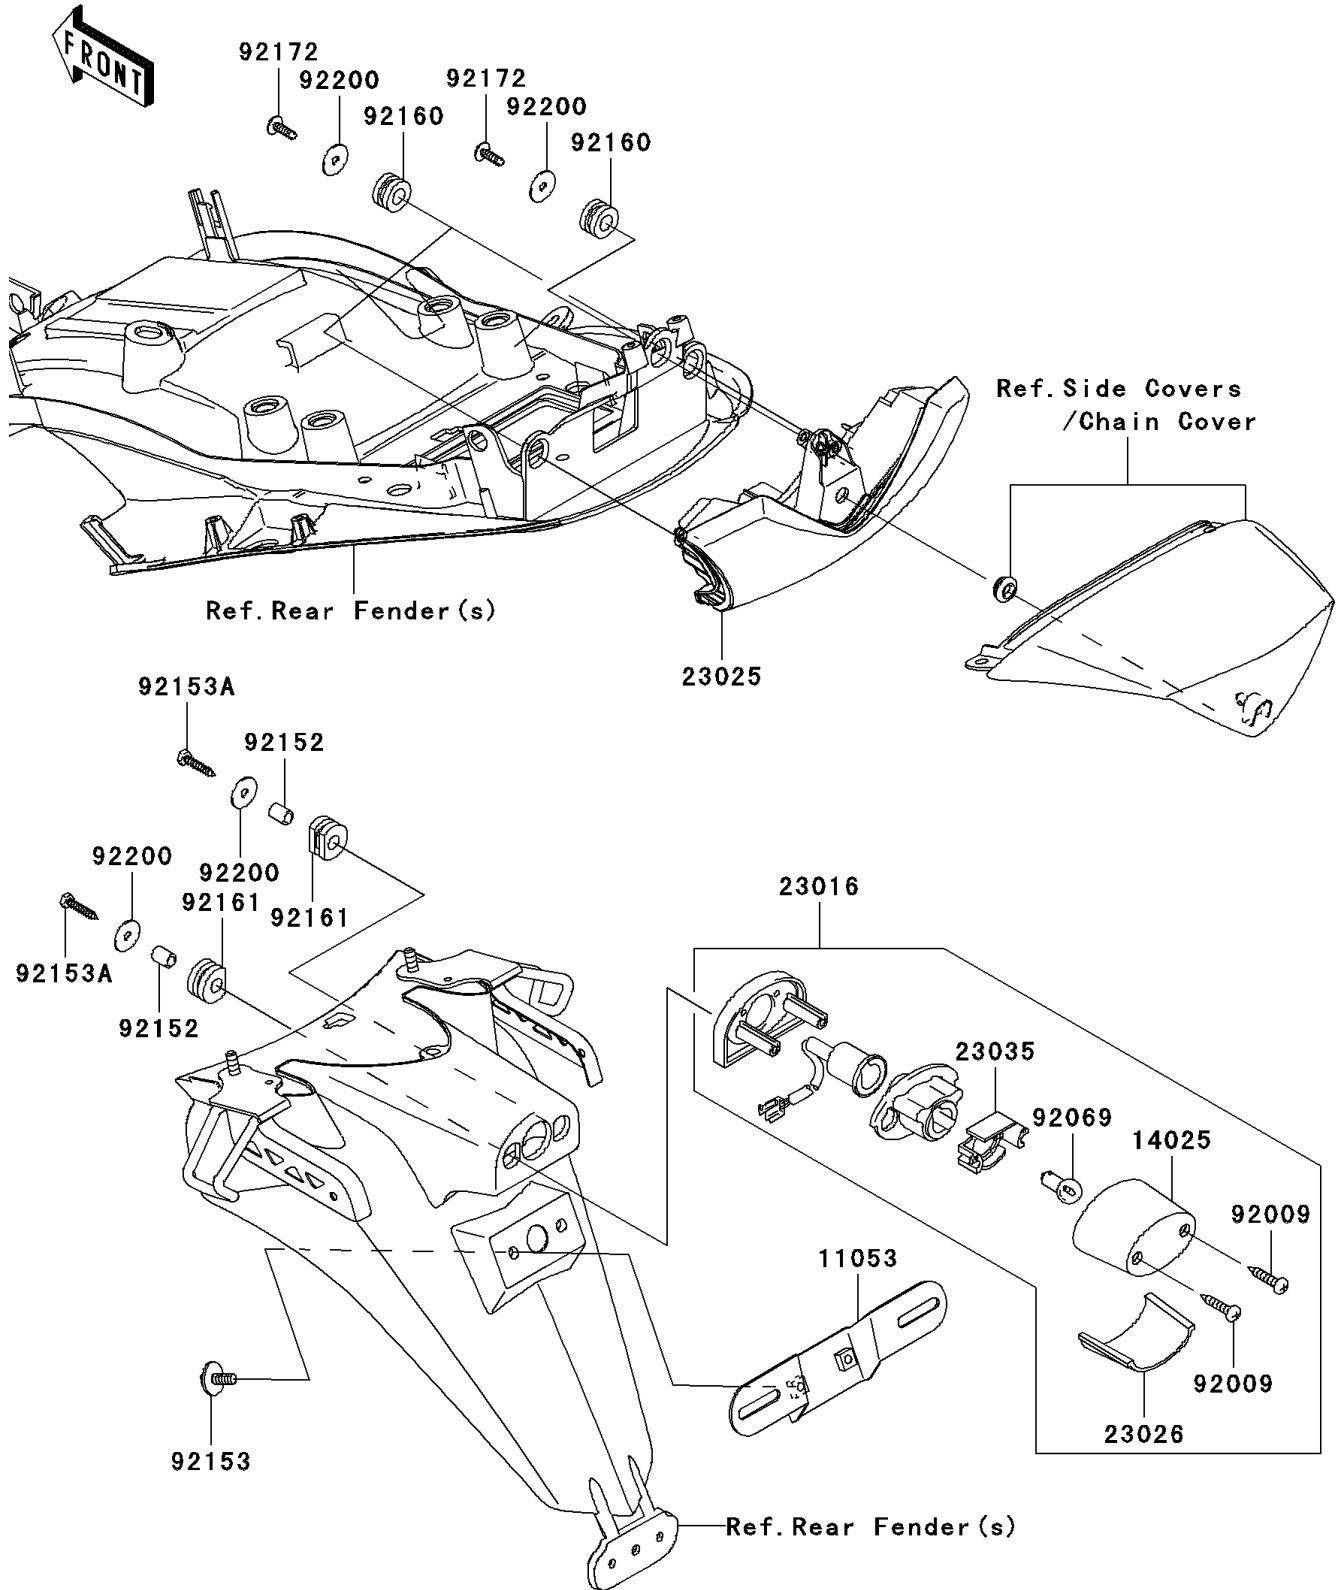

2006 Ninja® ZX™-14 PARTS DIAGRAM

Taillight(s)

F2720

2006 Ninja® ZX™-14 PARTS LIST

Taillight(s)

ITEM NAME	PART NUMBER	QUANTITY
BRACKET,LICENSE (Ref # 11053)	11053-0400	1
COVER,LICENSE LAMP (Ref # 14025)	14025-1725	1
LAMP-ASSY,LICENSE (Ref # 23016)	23016-1200	1
LAMP-TAIL (Ref # 23025)	23025-0021	1
LENS,LICENSE LAMP (Ref # 23026)	23026-1064	1
REFLECTOR-LAMP,LICENSE (Ref # 23035)	23035-1066	1
SCREW,TAPPING,4X20 (Ref # 92009)	92009-1378	2
BULB,12V 5W (Ref # 92069)	92069-1055	1
COLLAR,6X9X11.5 (Ref # 92152)	92152-0372	2
BOLT,6X16 (Ref # 92153)	92153-1423	2
BOLT,TAPPING,5X25 (Ref # 92153A)	92153-1424	2
DAMPER (Ref # 92160)	92160-1167	3
DAMPER (Ref # 92161)	92161-1313	2
SCREW,TAPPING,5X16 (Ref # 92172)	92172-0238	3
WASHER,5.5X20X1.2 (Ref # 92200)	92200-0284	5