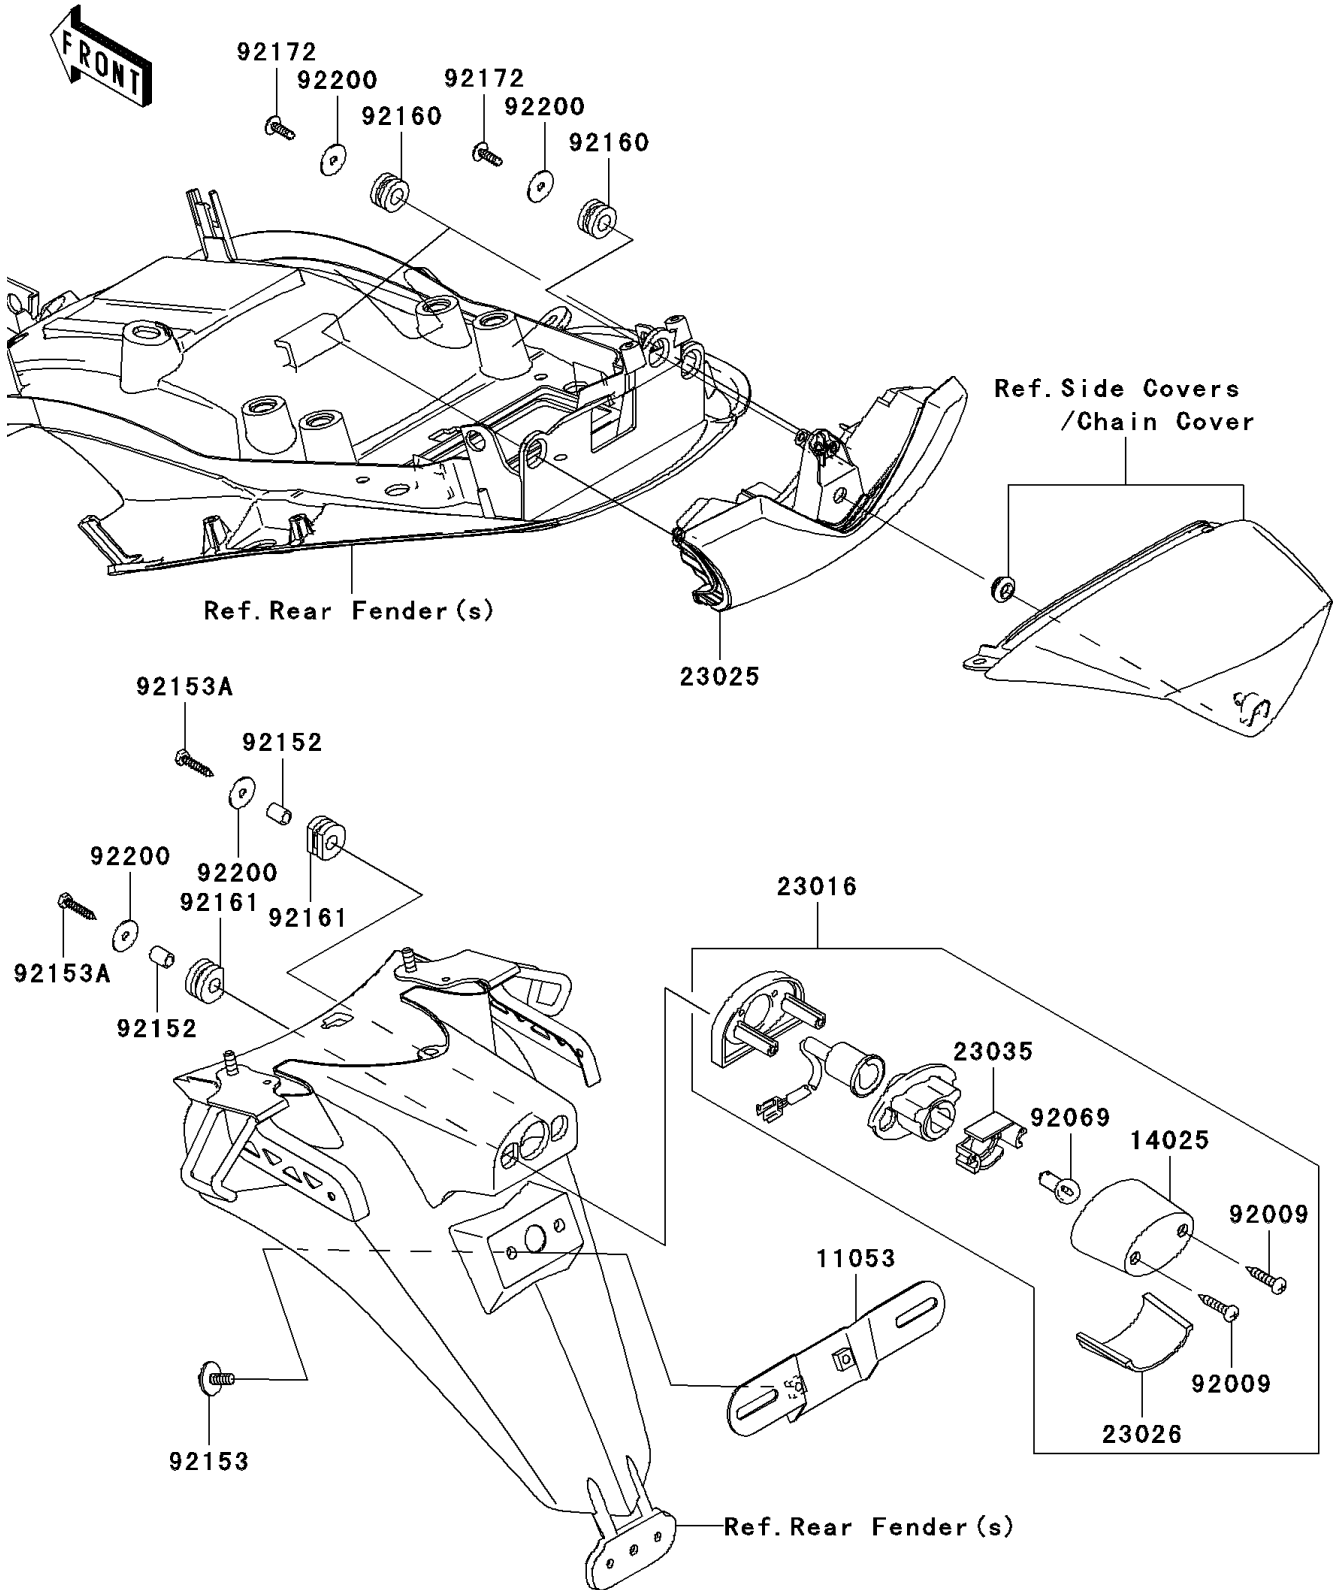

2007 Ninja® ZX™-14 PARTS DIAGRAM

Taillight(s)

F2720

2007 Ninja® ZX™-14 PARTS LIST

Taillight(s)

ITEM NAME	PART NUMBER	QUANTITY
BRACKET,LICENSE (Ref # 11053)	11053-0400	1
COVER,LICENSE LAMP (Ref # 14025)	14025-1725	1
LAMP-ASSY,LICENSE (Ref # 23016)	23016-1200	1
LAMP-TAIL (Ref # 23025)	23025-0021	1
LENS,LICENSE LAMP (Ref # 23026)	23026-1064	1
REFLECTOR-LAMP,LICENSE (Ref # 23035)	23035-1066	1
SCREW,TAPPING,4X20 (Ref # 92009)	92009-1378	2
BULB,12V 5W (Ref # 92069)	92069-1055	1
COLLAR,6X9X11.5 (Ref # 92152)	92152-0372	2
BOLT,6X16 (Ref # 92153)	92153-1423	2
BOLT,TAPPING,5X25 (Ref # 92153A)	92153-1424	2
DAMPER (Ref # 92160)	92160-1167	3
DAMPER (Ref # 92161)	92161-1313	2
SCREW,TAPPING,5X16 (Ref # 92172)	92172-0238	3
WASHER,5.5X20X1.2 (Ref # 92200)	92200-0284	5