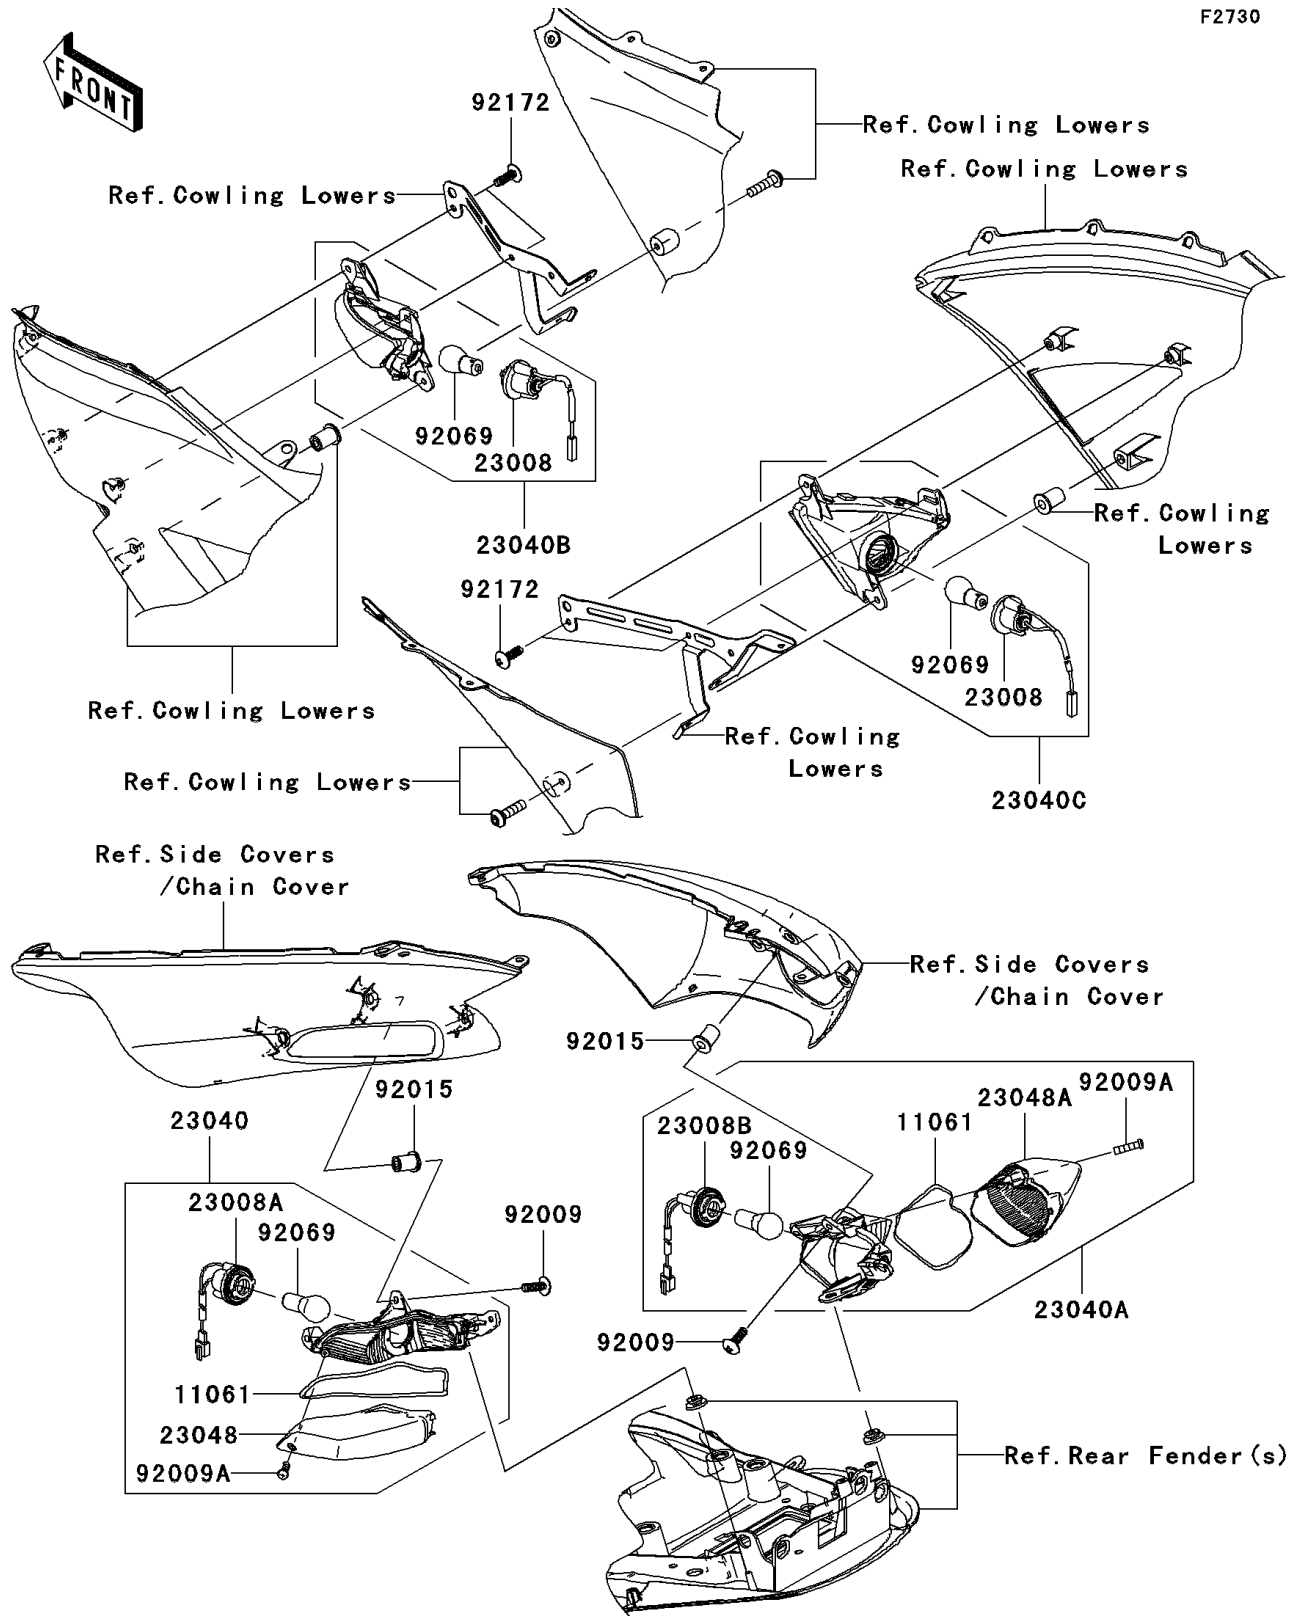

2007 Ninja® ZX™-14 PARTS DIAGRAM

Turn Signals

F2730

2007 Ninja® ZX™-14 PARTS LIST

Turn Signals

| ITEM NAME | PART NUMBER | QUANTITY |
|--|-------------|----------|
| GASKET,SIGNAL LAMP (Ref # 11061) | 11061-0217 | 2 |
| SOCKET-ASSY,SIGNAL LAMP,FR (Ref # 23008) | 23008-0044 | 2 |
| SOCKET-ASSY,SIGNAL LAMP,RR,LH (Ref # 23008A) | 23008-0048 | 1 |
| SOCKET-ASSY,SIGNAL LAMP,RR,RH (Ref # 23008B) | 23008-0049 | 1 |
| LAMP-SIGNAL,RR,LH (Ref # 23040) | 23040-0055 | 1 |
| LAMP-SIGNAL,RR,RH (Ref # 23040A) | 23040-0056 | 1 |
| LAMP-SIGNAL,FR,LH (Ref # 23040B) | 23040-0057 | 1 |
| LAMP-SIGNAL,FR,RH (Ref # 23040C) | 23040-0058 | 1 |
| LENS-SIGNAL LAMP,RR,LH (Ref # 23048) | 23048-0010 | 1 |
| LENS-SIGNAL LAMP,RR,RH (Ref # 23048A) | 23048-0011 | 1 |
| SCREW,5X16 (Ref # 92009) | 92009-1909 | 6 |
| SCREW,TAPPING,4X16 (Ref # 92009A) | 92009-1912 | 2 |
| NUT,WELL,5MM (Ref # 92015) | 92015-1757 | 6 |
| BULB,12V 21W (Ref # 92069) | 92069-1125 | 4 |
| SCREW,TAPPING,5X16 (Ref # 92172) | 92172-0238 | 4 |