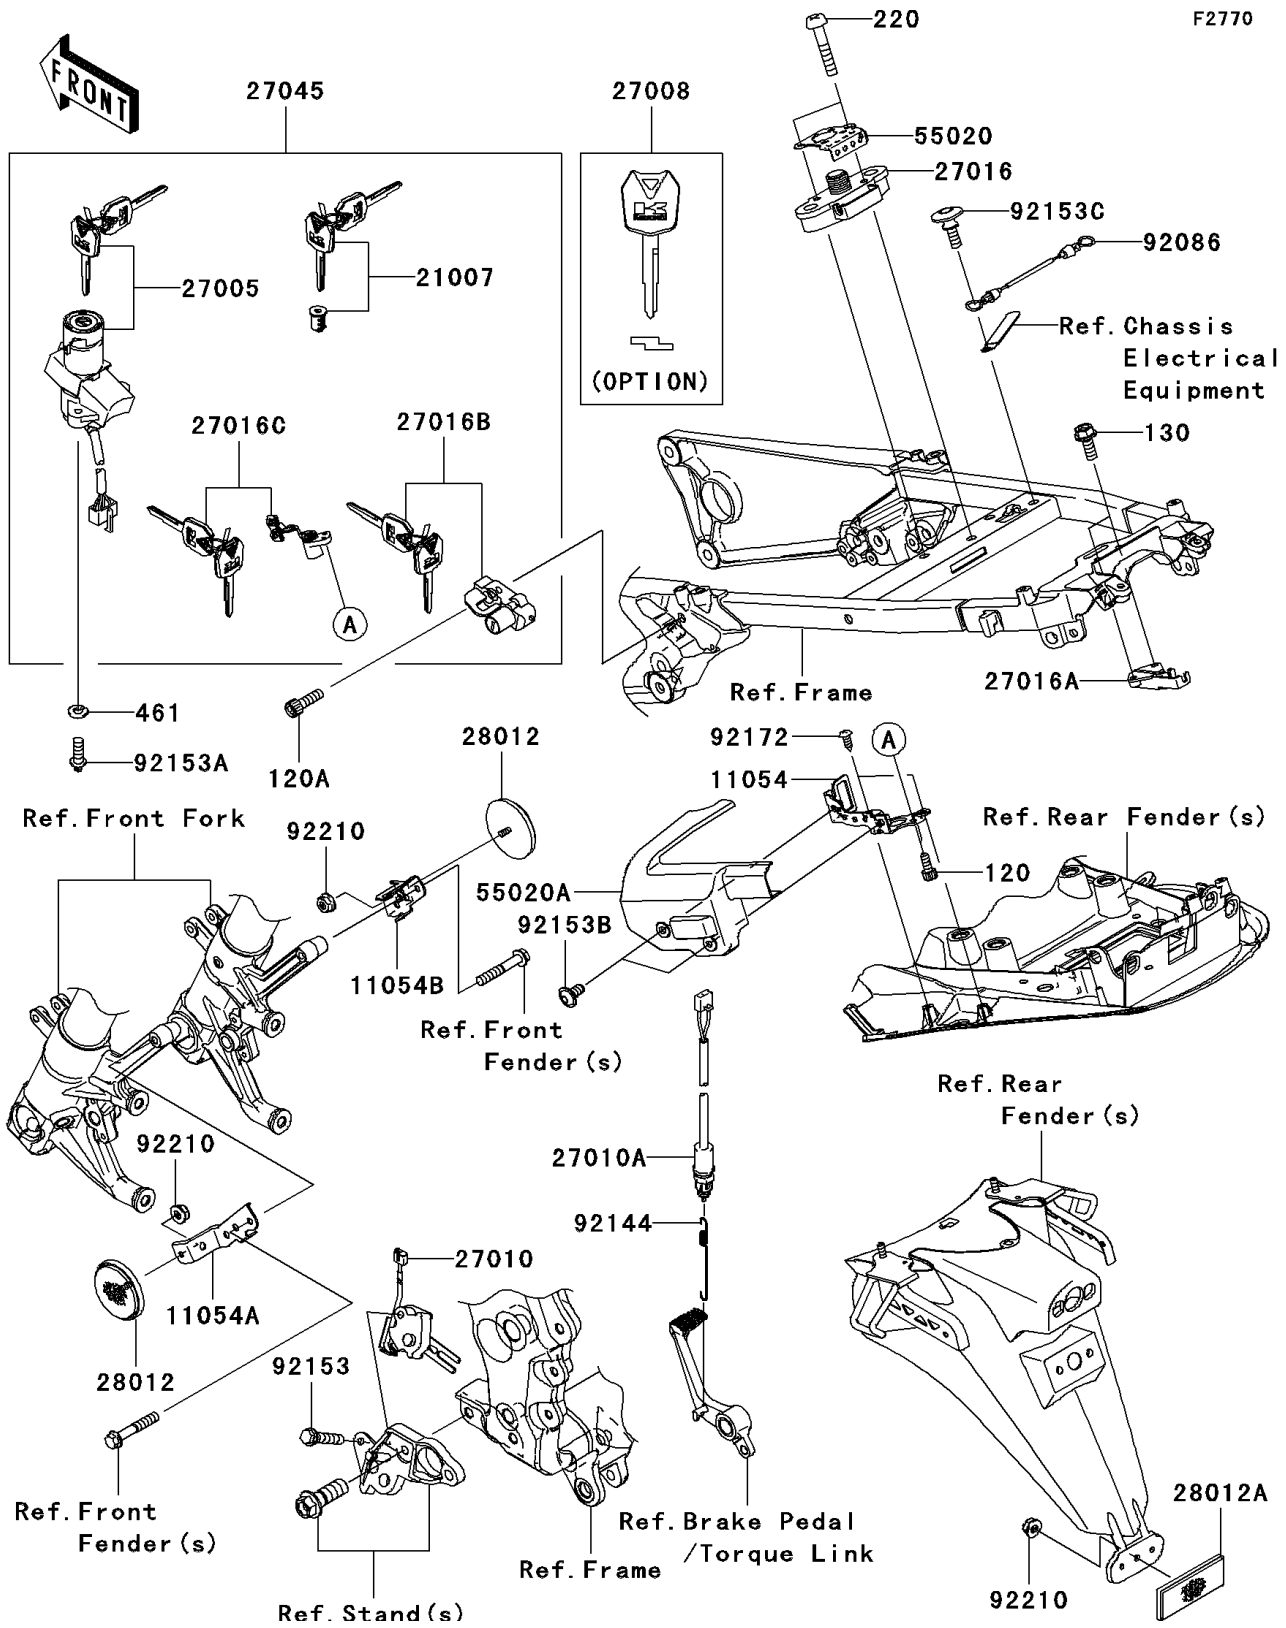

2006 Ninja® ZX™-14 PARTS DIAGRAM

Ignition Switch/Locks/Reflectors

2006 Ninja® ZX™-14 PARTS LIST

Ignition Switch/Locks/Reflectors

ITEM NAME	PART NUMBER	QUANTITY
BRACKET,SEAT LOCK (Ref # 11054)	11054-0068	1
BRACKET,REFLECTOR,FR,LH (Ref # 11054A)	11054-0692	1
BRACKET,REFLECTOR,FR,RH (Ref # 11054B)	11054-0693	1
BOLT-SOCKET,5X12 (Ref # 120)	120CA0512	2
BOLT-SOCKET,6X20 (Ref # 120A)	120CA0620	1
BOLT-FLANGED,6X12 (Ref # 130)	130BA0612	2
ROTOR,LOCK,TANK CAP (Ref # 21007)	21007-5057	1
SCREW-PAN-CROSS,6X35 (Ref # 220)	220AA0635	2
SWITCH-ASSY-IGNITION (Ref # 27005)	27005-5139	1
KEY-LOCK,BLANK (Ref # 27008)	27008-0030	1
SWITCH,SIDE STAND (Ref # 27010)	27010-0064	1
SWITCH,REAR BRAKE (Ref # 27010A)	27010-1479	1
LOCK-ASSY,SEAT STRIKER (Ref # 27016)	27016-1098	1
LOCK-ASSY,SEAT STRIKER (Ref # 27016A)	27016-1115	1
LOCK-ASSY,HELMET (Ref # 27016B)	27016-5326	1
LOCK-ASSY,SEAT (Ref # 27016C)	27016-5339	1
SWITCH-ASSY (Ref # 27045)	27045-5341	1
REFLECTOR-REFLEX (Ref # 28012)	28012-0008	2
REFLECTOR-REFLEX (Ref # 28012A)	28012-1077	1
WASHER-SPRING,6MM (Ref # 461)	461DA0600	2
GUARD,SEAT STRIKER (Ref # 55020)	55020-0082	1
GUARD,SEAT LOCK (Ref # 55020A)	55020-0275	1
WIRE,L=150 (Ref # 92086)	92086-1075	1
SPRING,REAR BRAKE SWITCH (Ref # 92144)	92144-1753	1
BOLT,FLANGED,6X30 (Ref # 92153)	92153-1425	1
BOLT,TORX,6X16 (Ref # 92153A)	92153-1426	2
BOLT,SOCKET,6X12 (Ref # 92153B)	92153-1617	2
BOLT,SOCKET,6X21 (Ref # 92153C)	92153-1618	1
SCREW,TAPPING,5X12 (Ref # 92172)	92172-0239	2

2006 Ninja® ZX™ -14 PARTS LIST

Ignition Switch/Locks/Reflectors

ITEM NAME	PART NUMBER	QUANTITY
NUT,5X0.8 (Ref # 92210)	92210-0242	3