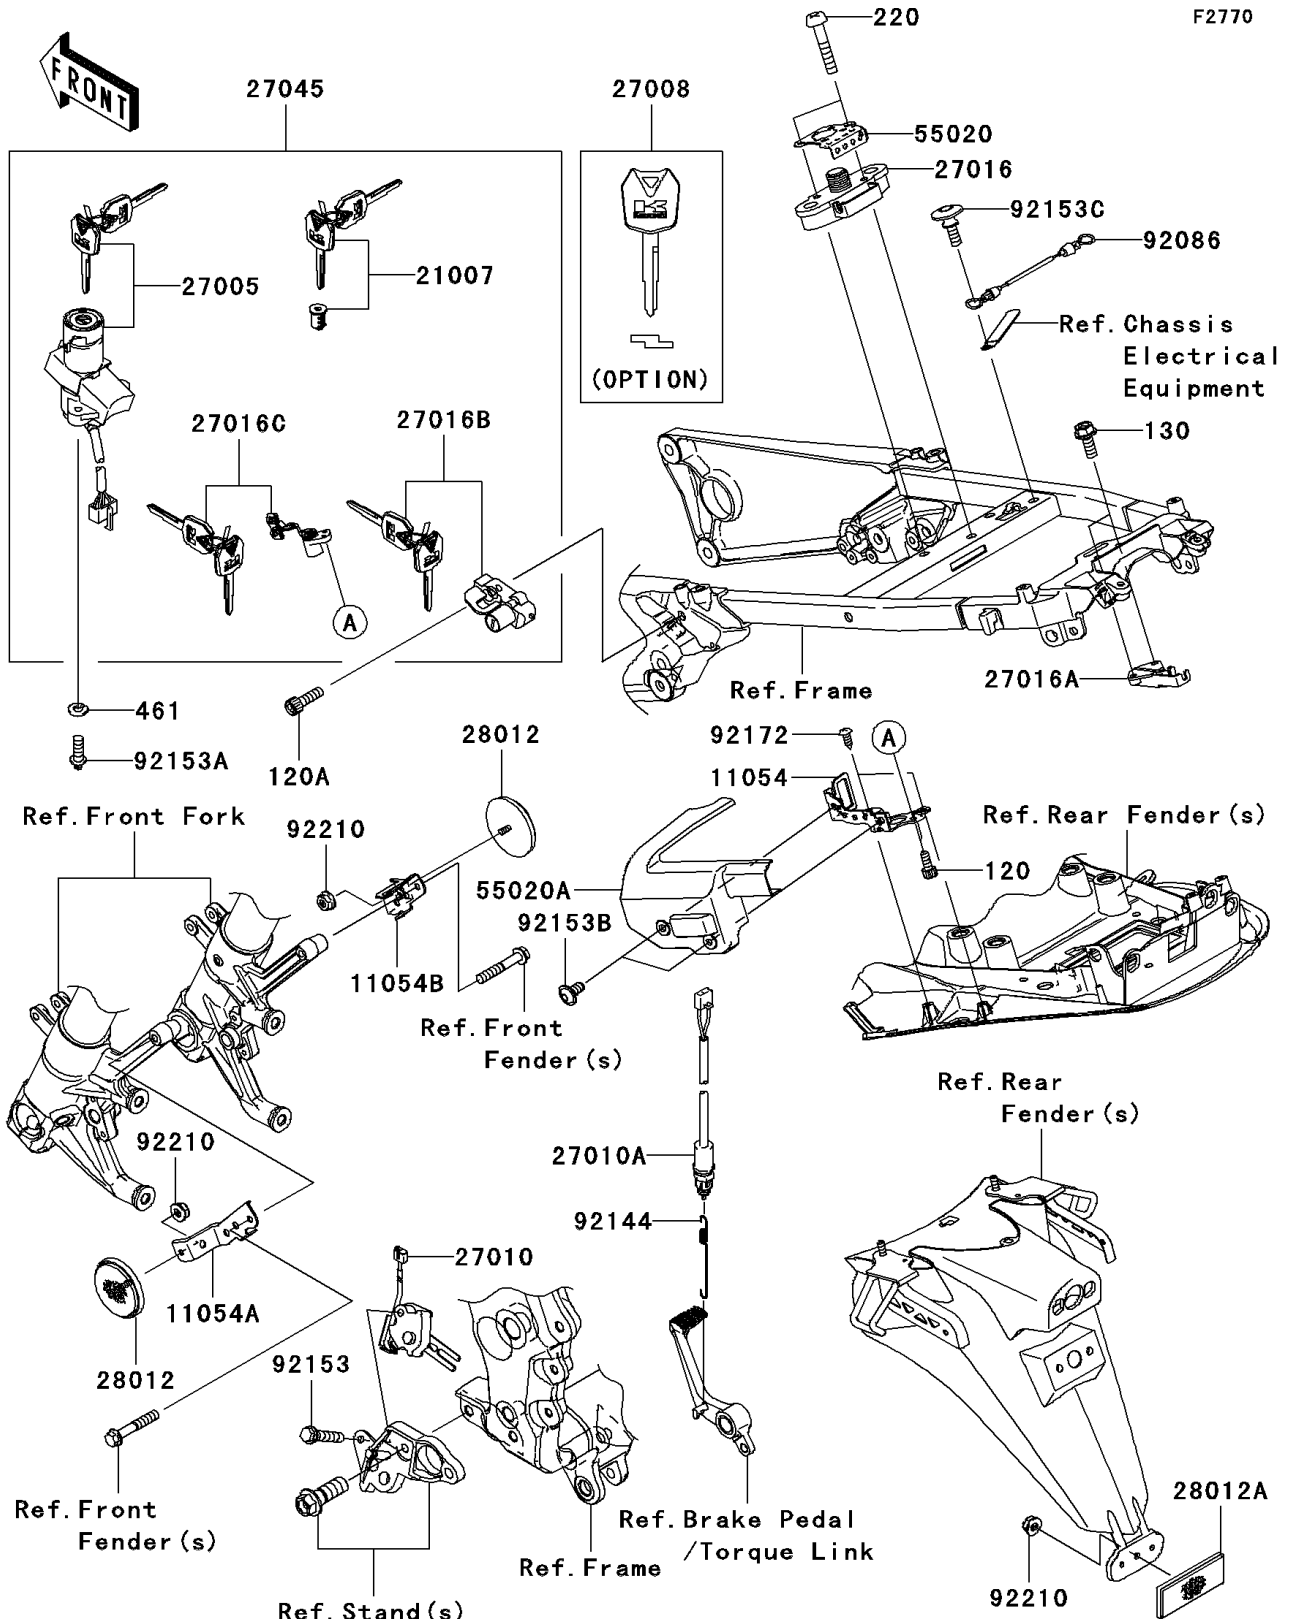

# 2006 Ninja® ZX™-14 PARTS DIAGRAM

Ignition Switch/Locks/Reflectors

## 2006 Ninja® ZX™ -14 PARTS LIST

### Ignition Switch/Locks/Reflectors

ITEM NAME	PART NUMBER	QUANTITY
BRACKET,SEAT LOCK (Ref # 11054)	11054-0068	1
BRACKET,REFLECTOR,FR,LH (Ref # 11054A)	11054-0692	1
BRACKET,REFLECTOR,FR,RH (Ref # 11054B)	11054-0693	1
BOLT-SOCKET,5X12 (Ref # 120)	120CA0512	2
BOLT-SOCKET,6X20 (Ref # 120A)	120CA0620	1
BOLT-FLANGED,6X12 (Ref # 130)	130BA0612	2
ROTOR,LOCK,TANK CAP (Ref # 21007)	21007-5057	1
SCREW-PAN-CROSS,6X35 (Ref # 220)	220AA0635	2
SWITCH-ASSY-IGNITION (Ref # 27005)	27005-5139	1
KEY-LOCK,BLANK (Ref # 27008)	27008-0030	1
SWITCH,SIDE STAND (Ref # 27010)	27010-0064	1
SWITCH,REAR BRAKE (Ref # 27010A)	27010-1479	1
LOCK-ASSY,SEAT STRIKER (Ref # 27016)	27016-1098	1
LOCK-ASSY,SEAT STRIKER (Ref # 27016A)	27016-1115	1
LOCK-ASSY,HELMET (Ref # 27016B)	27016-5326	1
LOCK-ASSY,SEAT (Ref # 27016C)	27016-5339	1
SWITCH-ASSY (Ref # 27045)	27045-5341	1
REFLECTOR-REFLEX (Ref # 28012)	28012-0008	2
REFLECTOR-REFLEX (Ref # 28012A)	28012-1077	1
WASHER-SPRING,6MM (Ref # 461)	461DA0600	2
GUARD,SEAT STRIKER (Ref # 55020)	55020-0082	1
GUARD,SEAT LOCK (Ref # 55020A)	55020-0275	1
WIRE,L=150 (Ref # 92086)	92086-1075	1
SPRING,REAR BRAKE SWITCH (Ref # 92144)	92144-1753	1
BOLT,FLANGED,6X30 (Ref # 92153)	92153-1425	1
BOLT,TORX,6X16 (Ref # 92153A)	92153-1426	2
BOLT,SOCKET,6X12 (Ref # 92153B)	92153-1617	2
BOLT,SOCKET,6X21 (Ref # 92153C)	92153-1618	1
SCREW,TAPPING,5X12 (Ref # 92172)	92172-0239	2

## 2006 Ninja® ZX™ -14 PARTS LIST

Ignition Switch/Locks/Reflectors

ITEM NAME	PART NUMBER	QUANTITY
NUT,5X0.8 (Ref # 92210)	92210-0242	3