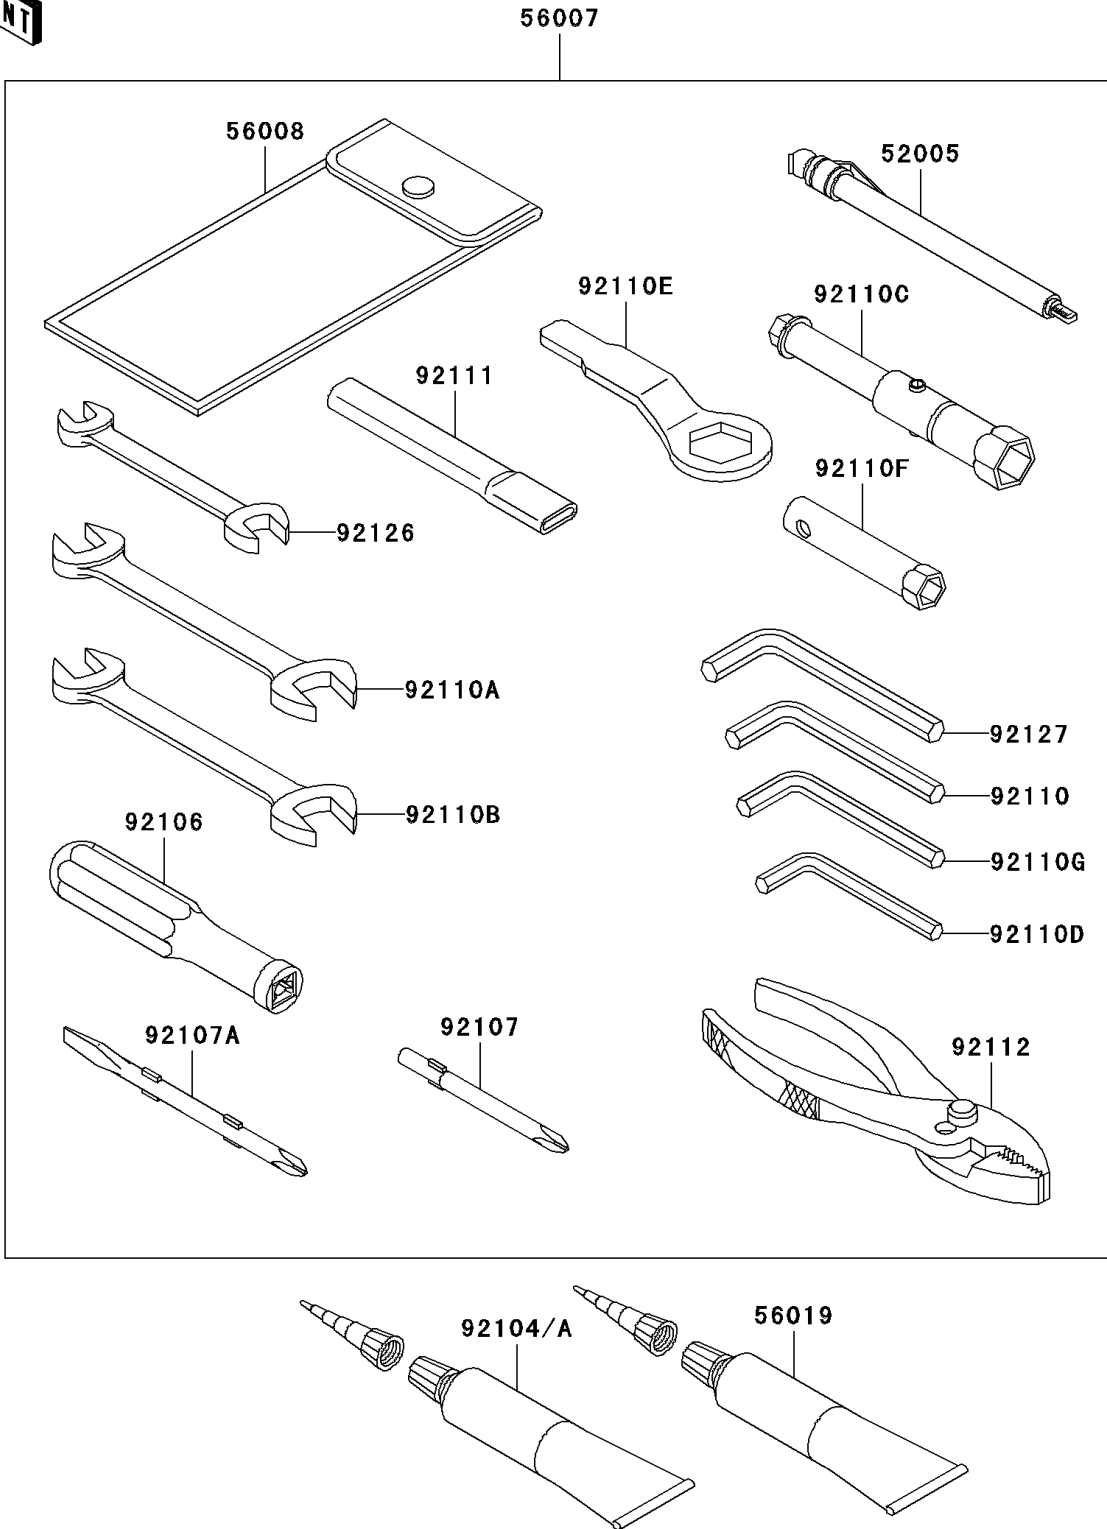

2007 Ninja® ZX™-14 PARTS DIAGRAM

Owner's Tools

F2810

2007 Ninja® ZX™-14 PARTS LIST

Owner's Tools

ITEM NAME	PART NUMBER	QUANTITY
GAUGE,AIR,350KPA/50PSI (Ref # 52005)	52005-1142	1
TOOL-KIT (Ref # 56007)	56007-1427	1
BAG,TOOL (Ref # 56008)	56008-006	1
THREE BOND TB1211,HT/RS,WHITE (Ref # 56019)	56019-120	1
GASKET-LIQUID,TB1211F (Ref # 92104)	92104-0004	1
GASKET-LIQUID,BLACK TB1215B (Ref # 92104A)	92104-1062	1
GRIP-SCREW DRIVER (Ref # 92106)	92106-1001	1
TOOL-DRIVER,#3PHILLIPS (Ref # 92107)	92107-1002	1
TOOL-DRIVER,#2PHILLIPS&SLOT (Ref # 92107A)	92107-1052	1
TOOL-WRENCH,ALLEN,5MM (Ref # 92110)	92110-1015	1
TOOL-WRENCH,OPEN END,10X12 (Ref # 92110A)	92110-1038	1
TOOL-WRENCH,OPEN END,14X17 (Ref # 92110B)	92110-1045	1
TOOL-WRENCH,BOX,16MM (Ref # 92110C)	92110-1132	1
TOOL-WRENCH,ALLEN,3MM (Ref # 92110D)	92110-1140	1
TOOL-WRENCH,BOX END,32MM (Ref # 92110E)	92110-1161	1
TOOL-WRENCH,BOX,8MM (Ref # 92110F)	92110-1174	1
TOOL-WRENCH,ALLEN,4MM (Ref # 92110G)	92110-3703	1
TOOL-BAR,BOX END WRENCH (Ref # 92111)	92111-1051	1
TOOL-PLIERS (Ref # 92112)	92112-003	1
TOOL-WRENCH,OPEN END,8X10 (Ref # 92126)	92126-001	1
TOOL-WRENCH,ALLEN,6MM (Ref # 92127)	92127-003	1