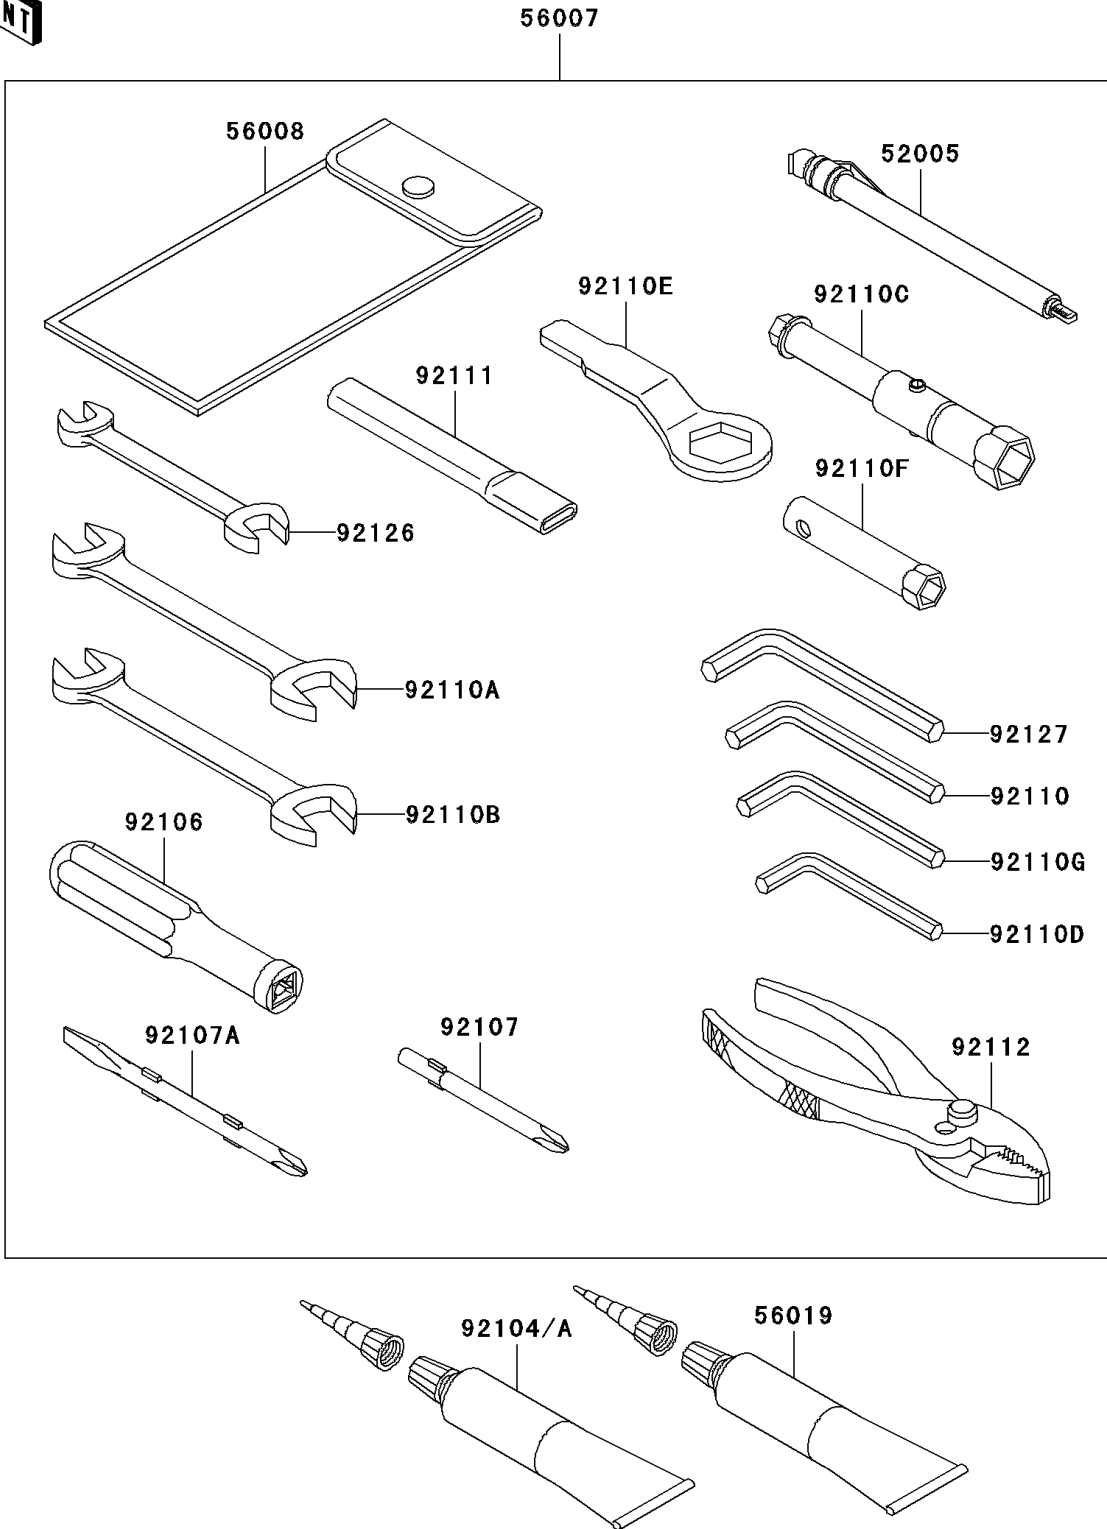

# 2007 Ninja® ZX™-14 PARTS DIAGRAM

Owner's Tools

F2810

## 2007 Ninja® ZX™-14 PARTS LIST

### Owner's Tools

ITEM NAME	PART NUMBER	QUANTITY
GAUGE,AIR,350KPA/50PSI (Ref # 52005)	52005-1142	1
TOOL-KIT (Ref # 56007)	56007-1427	1
BAG,TOOL (Ref # 56008)	56008-006	1
THREE BOND TB1211,HT/RS,WHITE (Ref # 56019)	56019-120	1
GASKET-LIQUID,TB1211F (Ref # 92104)	92104-0004	1
GASKET-LIQUID,BLACK TB1215B (Ref # 92104A)	92104-1062	1
GRIP-SCREW DRIVER (Ref # 92106)	92106-1001	1
TOOL-DRIVER,#3PHILLIPS (Ref # 92107)	92107-1002	1
TOOL-DRIVER,#2PHILLIPS&SLOT (Ref # 92107A)	92107-1052	1
TOOL-WRENCH,ALLEN,5MM (Ref # 92110)	92110-1015	1
TOOL-WRENCH,OPEN END,10X12 (Ref # 92110A)	92110-1038	1
TOOL-WRENCH,OPEN END,14X17 (Ref # 92110B)	92110-1045	1
TOOL-WRENCH,BOX,16MM (Ref # 92110C)	92110-1132	1
TOOL-WRENCH,ALLEN,3MM (Ref # 92110D)	92110-1140	1
TOOL-WRENCH,BOX END,32MM (Ref # 92110E)	92110-1161	1
TOOL-WRENCH,BOX,8MM (Ref # 92110F)	92110-1174	1
TOOL-WRENCH,ALLEN,4MM (Ref # 92110G)	92110-3703	1
TOOL-BAR,BOX END WRENCH (Ref # 92111)	92111-1051	1
TOOL-PLIERS (Ref # 92112)	92112-003	1
TOOL-WRENCH,OPEN END,8X10 (Ref # 92126)	92126-001	1
TOOL-WRENCH,ALLEN,6MM (Ref # 92127)	92127-003	1