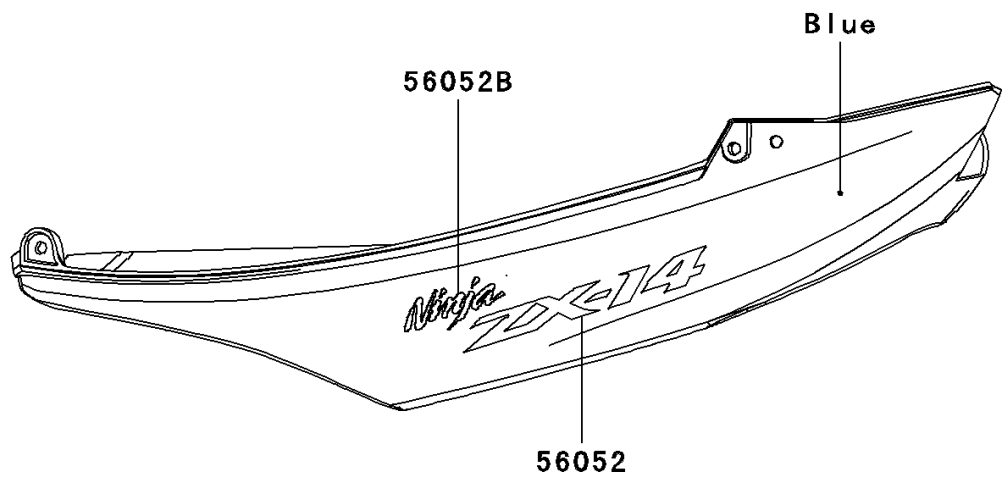

2006 Ninja® ZX™-14 PARTS DIAGRAM

Decals(Blue)(A6F)

F2861

2006 Ninja® ZX™ -14 PARTS LIST

Decals(Blue)(A6F)

ITEM NAME	PART NUMBER	QUANTITY
MARK,TAIL COVER,ZX-14 (Ref # 56052)	56052-0865	2
MARK,CNT COWLING,KAWASAKI (Ref # 56052A)	56052-0866	2
MARK,TAIL COVER,NINJA (Ref # 56052B)	56052-0874	2