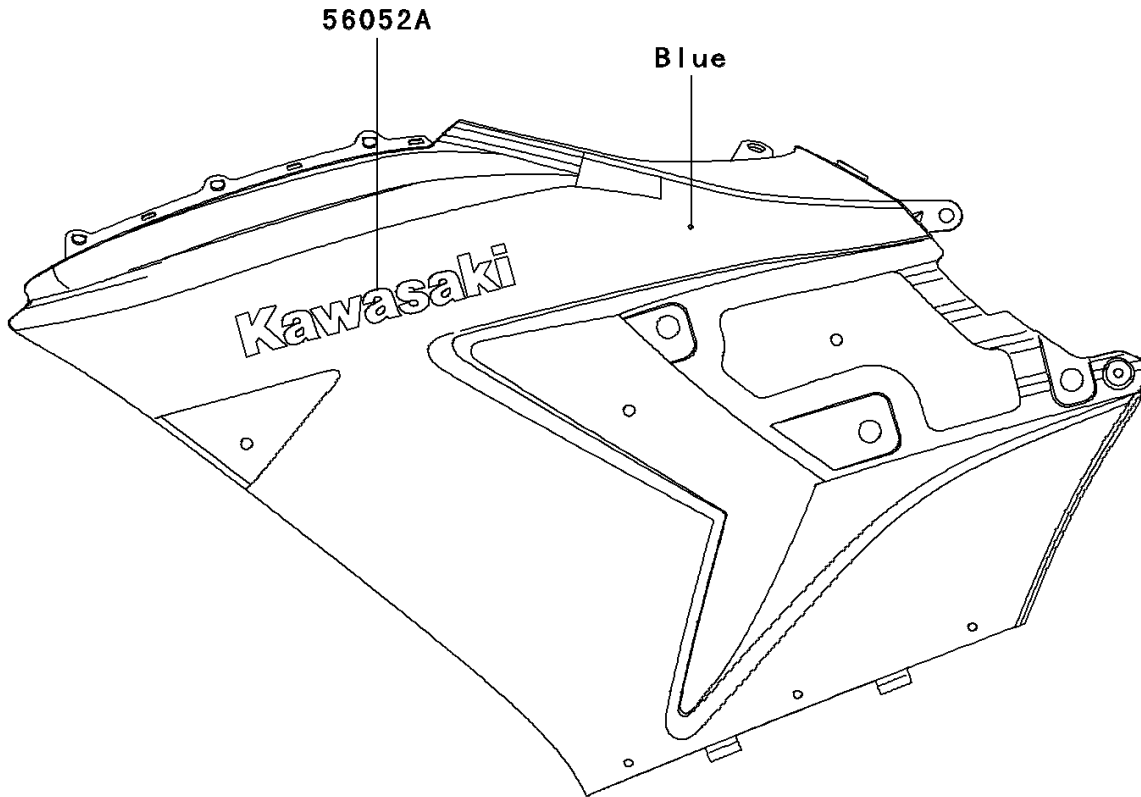

2006 Ninja® ZX™-14 PARTS DIAGRAM

Decals(Blue)(A6F)

F2861

2006 Ninja® ZX™ -14 PARTS LIST

Decals(Blue)(A6F)

ITEM NAME	PART NUMBER	QUANTITY
MARK,TAIL COVER,ZX-14 (Ref # 56052)	56052-0865	2
MARK,CNT COWLING,KAWASAKI (Ref # 56052A)	56052-0866	2
MARK,TAIL COVER,NINJA (Ref # 56052B)	56052-0874	2