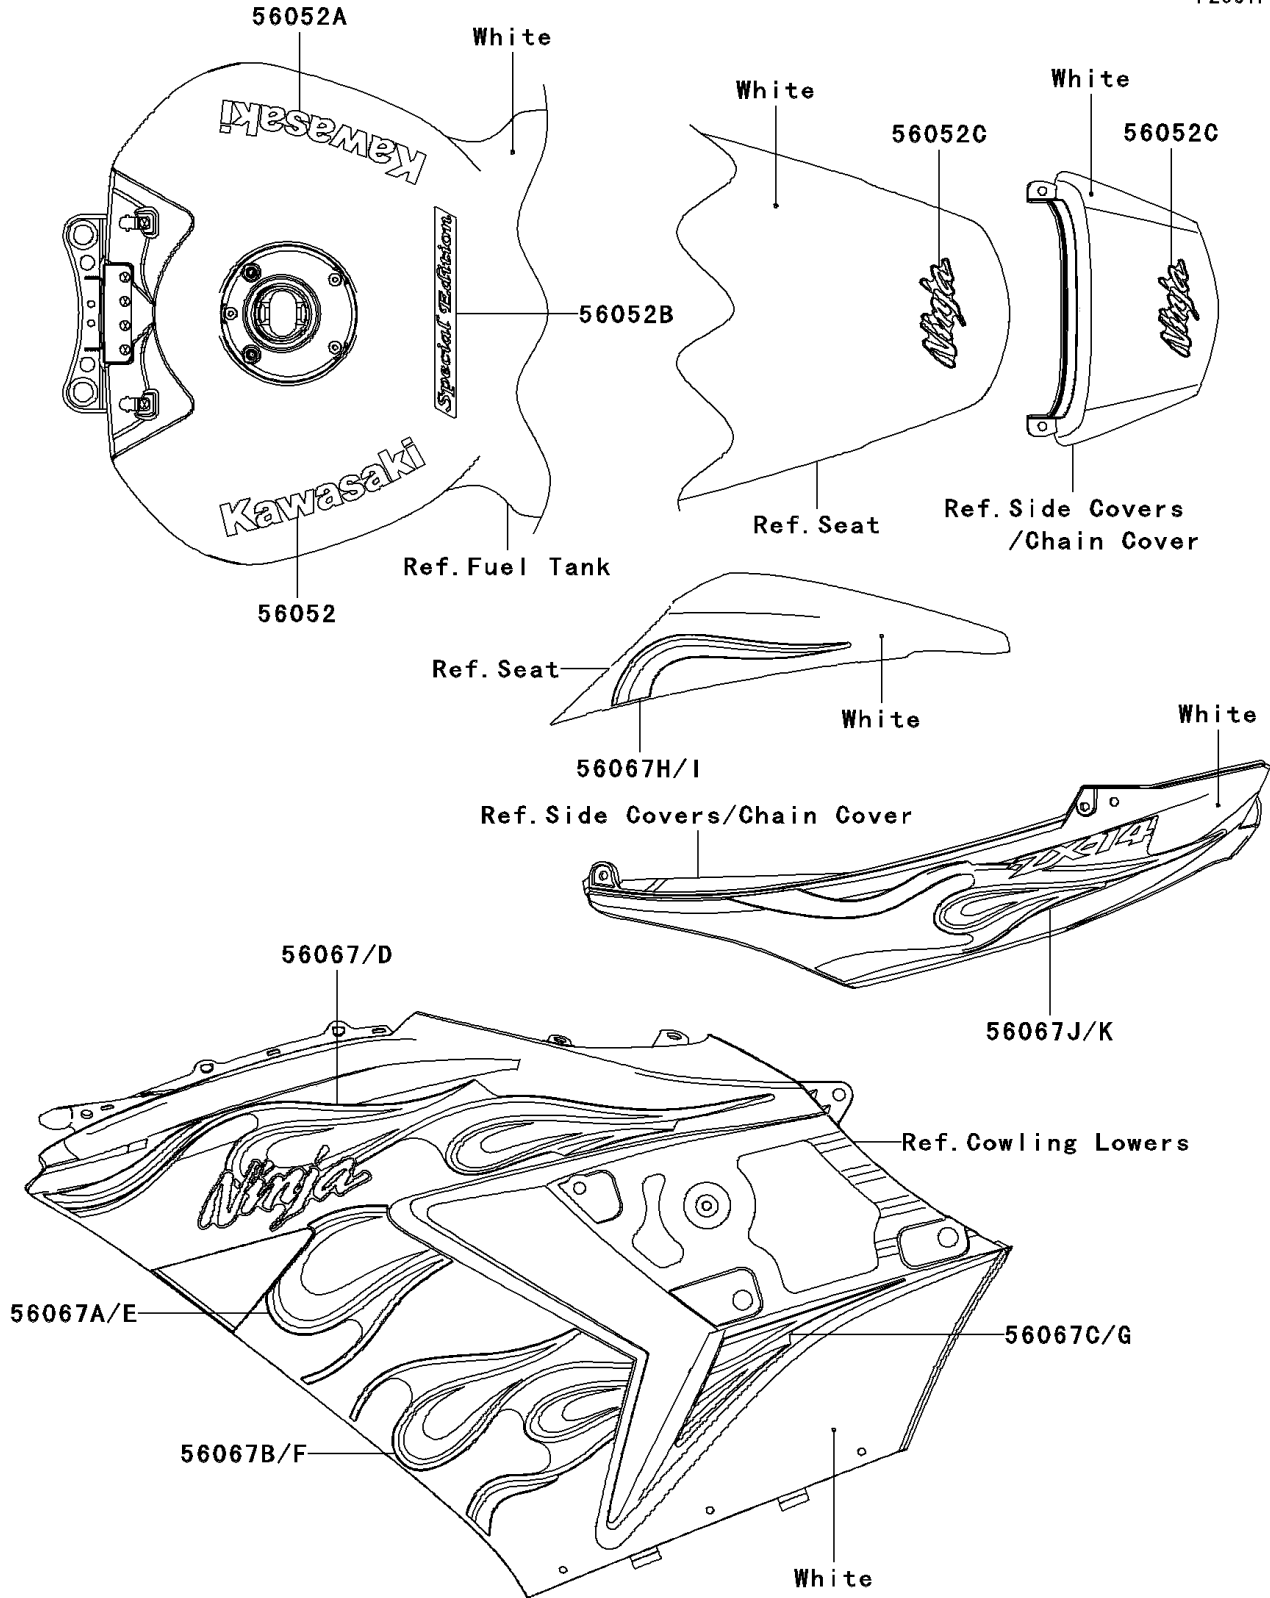

2007 Ninja® ZX™-14 PARTS DIAGRAM

Decals(White)(A7FA)

F2861F

2007 Ninja® ZX™-14 PARTS LIST

Decals(White)(A7FA)

ITEM NAME	PART NUMBER	QUANTITY
MARK,FUEL TANK,LH,KAWASAKI (Ref # 56052)	56052-1929	1
MARK,FUEL TANK,RH,KAWASAKI (Ref # 56052A)	56052-1930	1
MARK,FUEL TANK (Ref # 56052B)	56052-1931	1
MARK,TAIL COVER,NINJA (Ref # 56052C)	56052-1932	2
PATTERN,CNT COWLING,UPP,LH (Ref # 56067)	56067-1638	1
PATTERN,CNT COWLING,CNT,LH (Ref # 56067A)	56067-1639	1
PATTERN,CNT COWLING,LWR,FR,LH (Ref # 56067B)	56067-1640	1
PATTERN,CNT COWLING,LWR,RR,LH (Ref # 56067C)	56067-1641	1
PATTERN,CNT COWLING,UPP,RR (Ref # 56067D)	56067-1642	1
PATTERN,CNT COWLING,CNT,RH (Ref # 56067E)	56067-1643	1
PATTERN,CNT COWLING,LWR,FR,RH (Ref # 56067F)	56067-1644	1
PATTERN,CNT COWLING,LWR,RR,RH (Ref # 56067G)	56067-1645	1
PATTERN,TAIL COVER,LH (Ref # 56067H)	56067-1646	1
PATTERN,TAIL COVER,RH (Ref # 56067I)	56067-1647	1
PATTERN,TAIL COVER,LH (Ref # 56067J)	56067-1648	1
PATTERN,TAIL COVER,RH (Ref # 56067K)	56067-1649	1