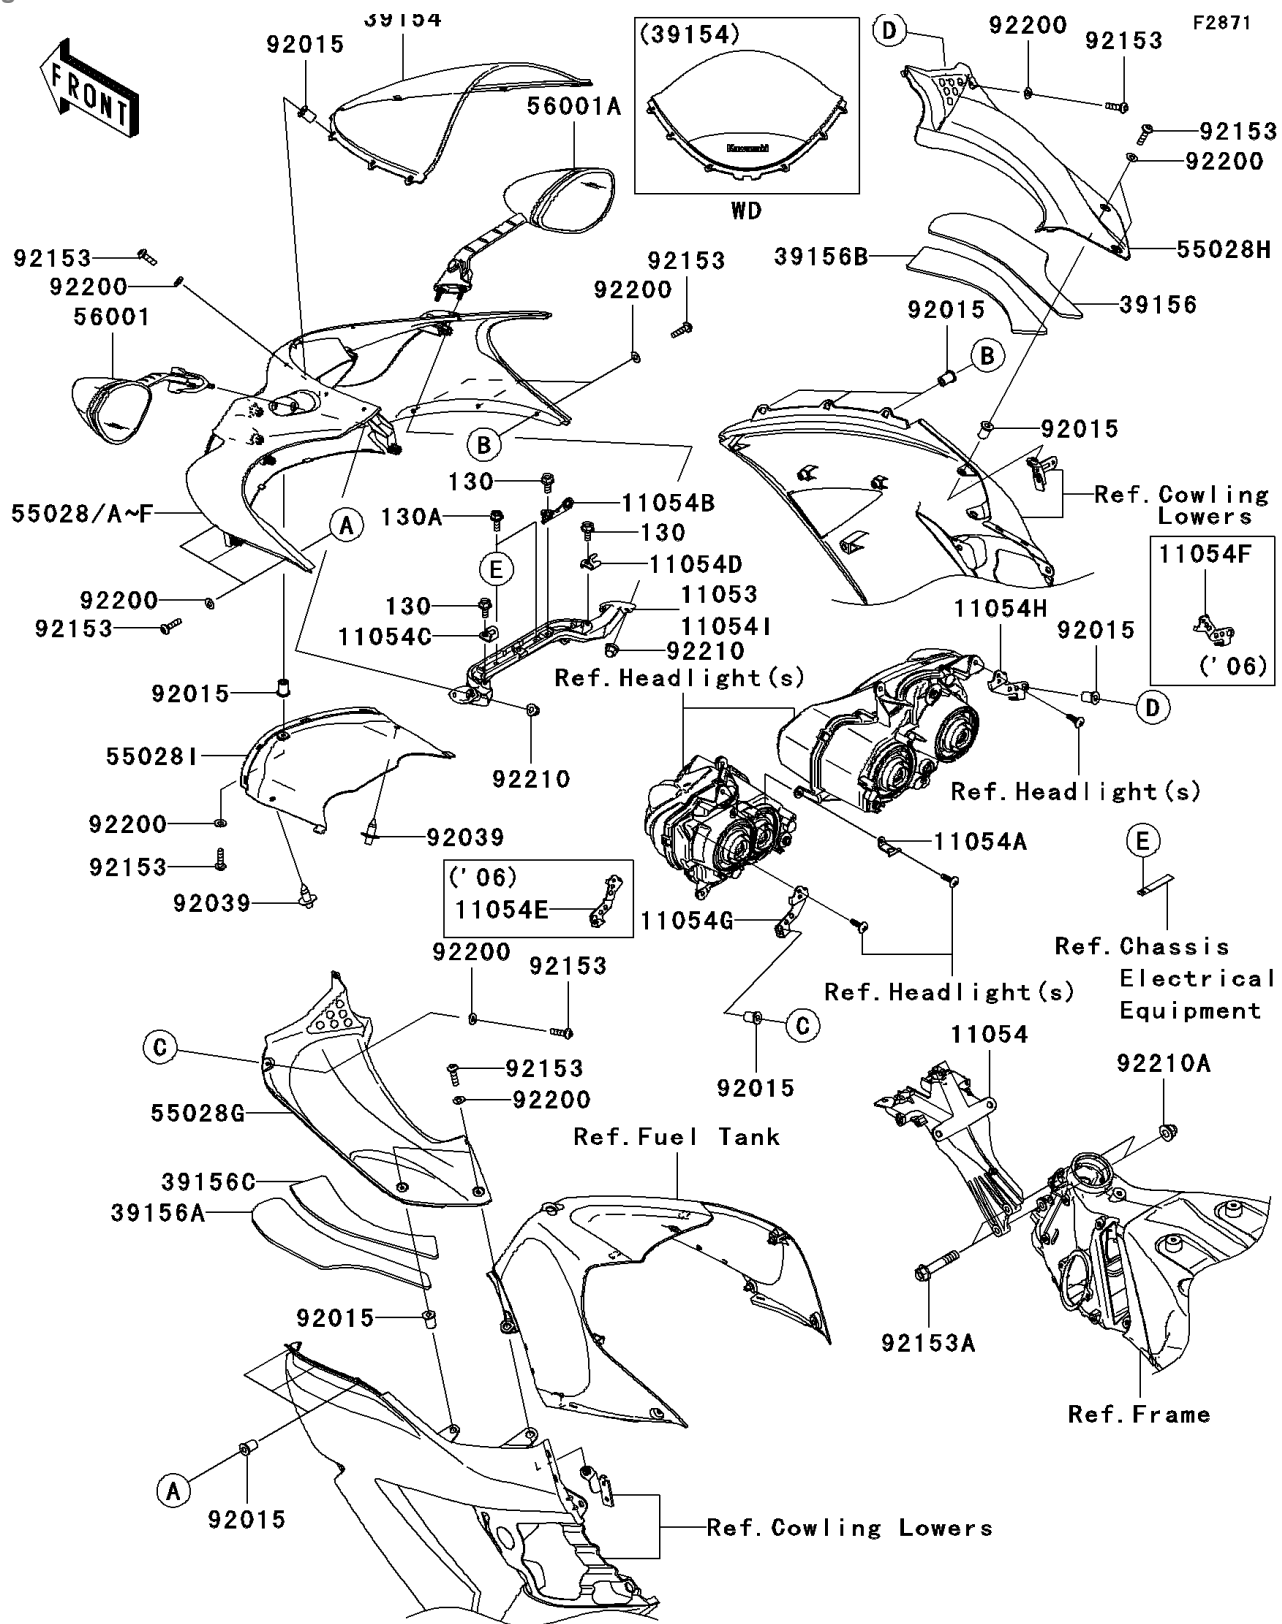

2006 Ninja® ZX™-14 PARTS DIAGRAM

Cowling

2006 Ninja® ZX™-14 PARTS LIST

Cowling

| ITEM NAME | PART NUMBER | QUANTITY |
|--|----------------|----------|
| BRACKET,MIRROR (Ref # 11053) | 11053-1955 | 1 |
| BRACKET,METER (Ref # 11054) | 11054-0057 | 1 |
| BRACKET,UPP COWLING (Ref # 11054A) | 11054-0180 | 1 |
| BRACKET,DOWN SENSOR (Ref # 11054B) | 11054-0239 | 1 |
| BRACKET,INNER COWLING (Ref # 11054C) | 11054-0702 | 1 |
| BRACKET,INNER COWLING (Ref # 11054D) | 11054-0703 | 1 |
| BRACKET,INNER COWLING,LH (Ref # 11054E) | 11054-0707 | 1 |
| BRACKET,INNER COWLING,RH (Ref # 11054F) | 11054-0708 | 1 |
| BOLT-FLANGED,6X14 (Ref # 130) | 130BA0614 | 3 |
| BOLT-FLANGED,6X16 (Ref # 130A) | 130BA0616 | 2 |
| WINDSHIELD (Ref # 39154) | 39154-5025 | 1 |
| PAD,INNER COWLING,RH,UPP (Ref # 39156) | 39156-0155 | 1 |
| PAD,INNER COWLING,LH,UPP (Ref # 39156A) | 39156-0156 | 1 |
| PAD,INNER COWLING,RH,LWR (Ref # 39156B) | 39156-0157 | 1 |
| PAD,INNER COWLING,LH,LWR (Ref # 39156C) | 39156-0158 | 1 |
| COWLING,UPP,EBONY (Ref # 55028) | 55028-0056-H8 | 1 |
| COWLING,UPP,P.RED (Ref # 55028C) | 55028-0056-234 | 1 |
| COWLING,UPP,C.T.BLUE (Ref # 55028D) | 55028-0056-235 | 1 |
| COWLING,INNER,LH (Ref # 55028G) | 55028-0061 | 1 |
| COWLING,INNER,RH (Ref # 55028H) | 55028-0062 | 1 |
| COWLING,FR,CNT (Ref # 55028I) | 55028-0095 | 1 |
| MIRROR-ASSY,LH (Ref # 56001) | 56001-0049 | 1 |
| MIRROR-ASSY,RH (Ref # 56001A) | 56001-0050 | 1 |
| NUT,WELL,5MM (Ref # 92015) | 92015-1757 | 17 |
| RIVET (Ref # 92039) | 92039-0023 | 2 |
| BOLT,SOCKET,5X16 (Ref # 92153) | 92153-1244 | 19 |
| BOLT,FLANGED,8X45 (Ref # 92153A) | 92153-1603 | 2 |
| WASHER,NYLONE,5.3X11.5X0.5 (Ref # 92200) | 92200-0006 | 19 |
| NUT,CAP,6MM (Ref # 92210) | 92210-0322 | 4 |

2006 Ninja® ZX™ -14 PARTS LIST

Cowling

| ITEM NAME | PART NUMBER | QUANTITY |
|----------------------------|-------------|----------|
| NUT,CAP,8MM (Ref # 92210A) | 92210-0325 | 2 |