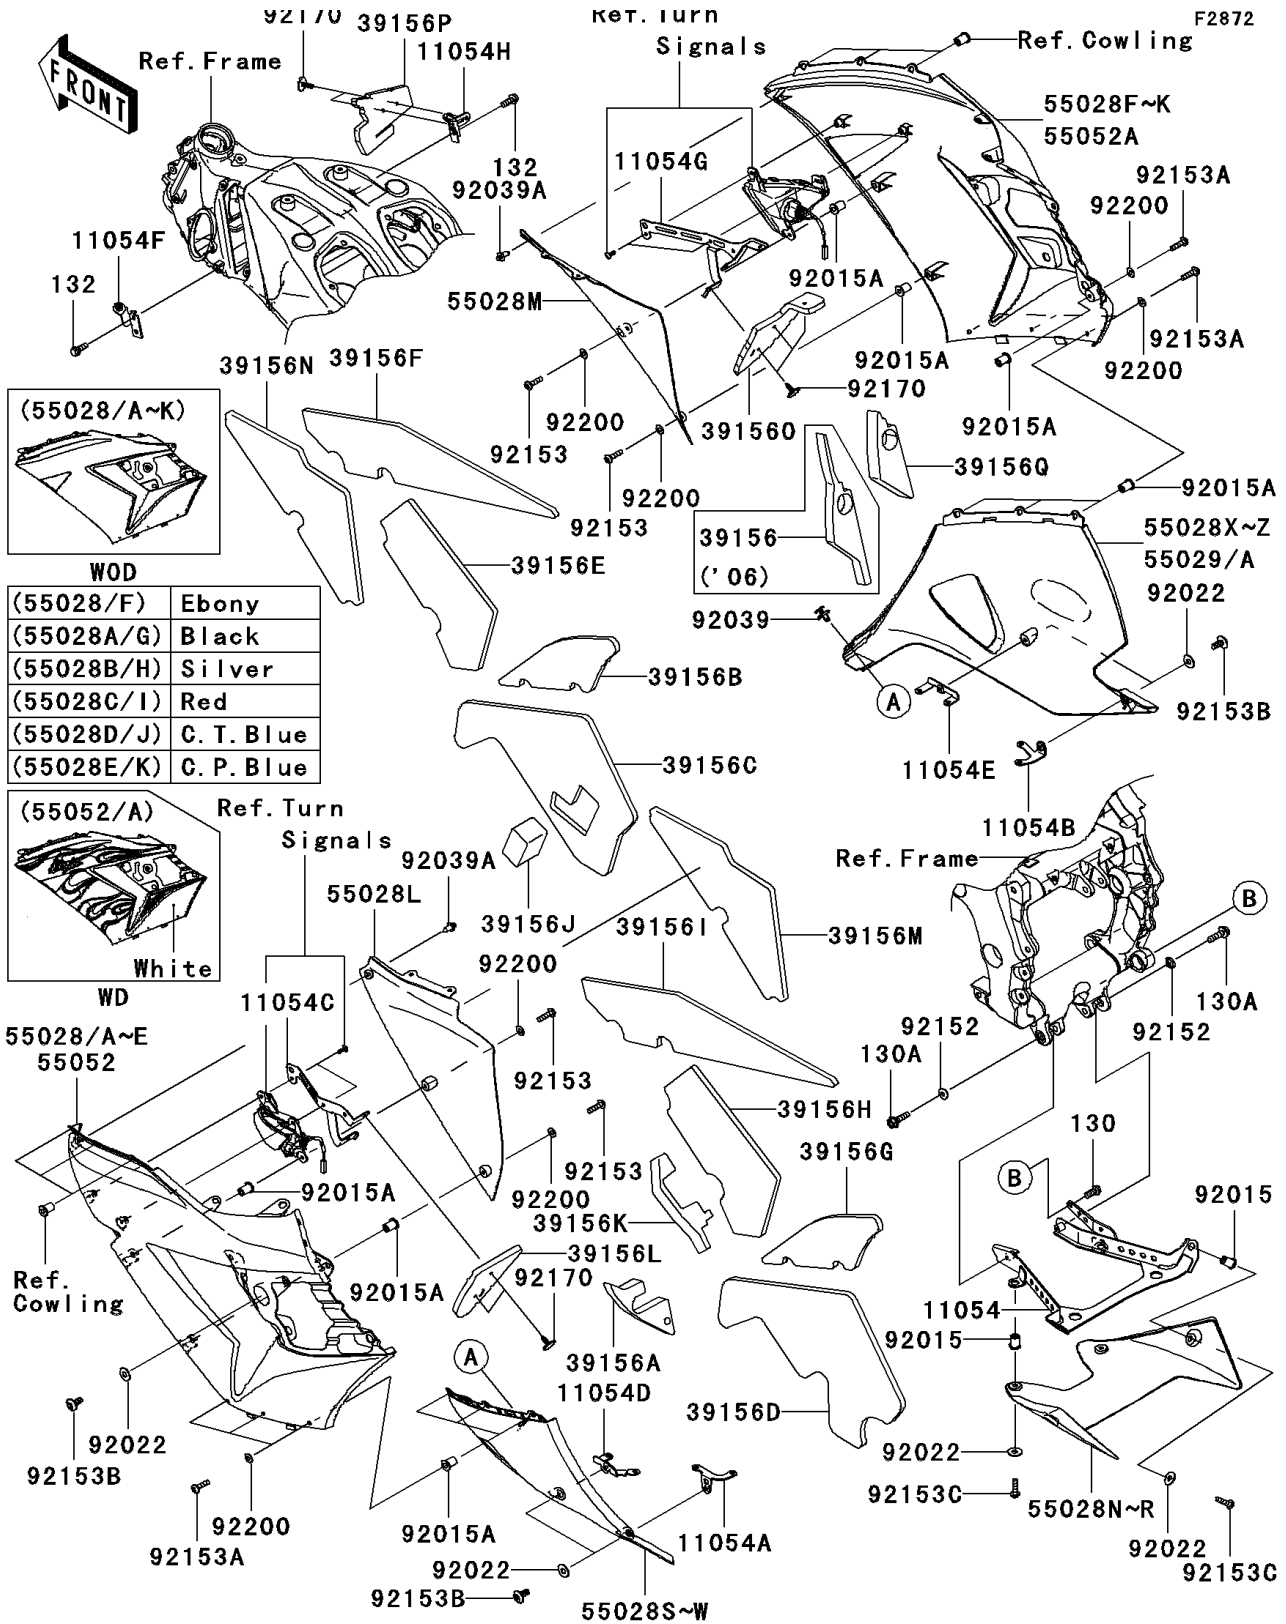

2006 Ninja® ZX™-14 PARTS DIAGRAM

Cowling Lower

2006 Ninja® ZX™ -14 PARTS LIST

Cowling Lowers

ITEM NAME	PART NUMBER	QUANTITY
BRACKET,LWR COWLING (Ref # 11054)	11054-0042	1
BRACKET,CNT COWLING,RR,LH (Ref # 11054A)	11054-0562	1
BRACKET,CNT COWLING,RR,RH (Ref # 11054B)	11054-0563	1
BRACKET,HOT WIND COVER,LH (Ref # 11054C)	11054-0677	1
BRACKET,CNT COWLING,FR,LH (Ref # 11054D)	11054-0722	1
BRACKET,CNT COWLING,FR,RH (Ref # 11054E)	11054-0723	1
BRACKET,CNT COWLING,HEAD PIPE (Ref # 11054F)	11054-0770	1
BRACKET,HOT WIND COVER,RH (Ref # 11054G)	11054-0842	1
BRACKET,CNT COWLING,HEAD PIPE (Ref # 11054H)	11054-0843	1
PAD,CNT COWLING,RH (Ref # 39156)	39156-0150	1
PAD,CNT COWLING,LH (Ref # 39156A)	39156-0151	1
PAD,CNT COWLING,RH,LWR (Ref # 39156B)	39156-0152	1
PAD,LWR COWLING,RH (Ref # 39156C)	39156-0153	1
PAD,LWR COWLING,LH (Ref # 39156D)	39156-0154	1
PAD,CNT COWLING,RH,FR (Ref # 39156E)	39156-0162	1
PAD,CNT COWLING,RH,UPP (Ref # 39156F)	39156-0163	1
PAD,CNT COWLING,LH,LWR (Ref # 39156G)	39156-0164	1
PAD,CNT COWLING,LH,FR (Ref # 39156H)	39156-0165	1
PAD,CNT COWLING,LH,UPP (Ref # 39156I)	39156-0166	1
PAD,LWR COWLING,RH (Ref # 39156J)	39156-0167	1
PAD,CNT COWLING,LH (Ref # 39156K)	39156-0171	1
PAD,HOT WIND COVER (Ref # 39156L)	39156-0175	1
PAD,FR COWLING,LH (Ref # 39156M)	39156-0177	1
PAD,FR COWLING,RH (Ref # 39156N)	39156-0178	1
PAD,HOT WIND COVER (Ref # 39156O)	39156-0182	1
PAD (Ref # 39156P)	39156-0183	1
COWLING,CNT,LH,EBONY (Ref # 55028)	55028-0057-H8	1
COWLING,CNT,LH,P.RED (Ref # 55028C)	55028-0057-234	1
COWLING,CNT,LH,C.T.BLUE (Ref # 55028D)	55028-0057-235	1