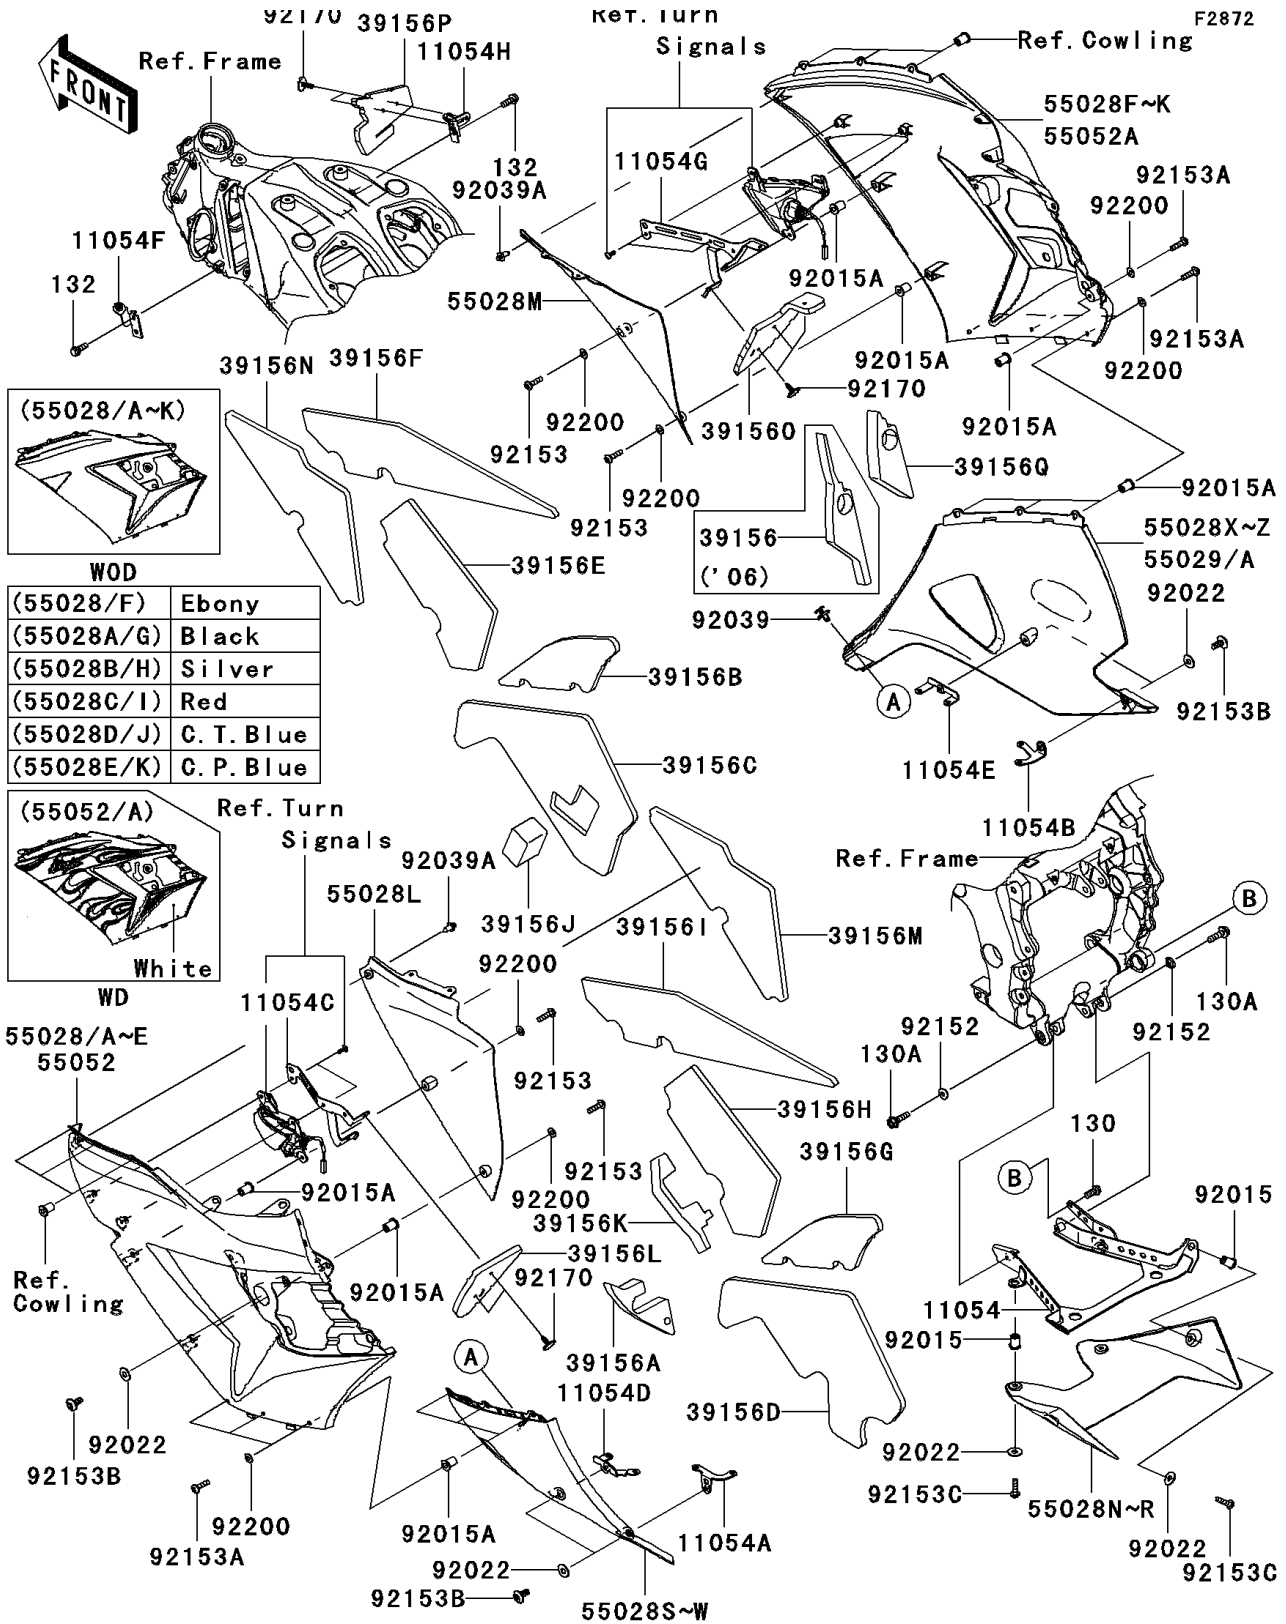

2007 Ninja® ZX™-14 PARTS DIAGRAM

Cowling Lower

2007 Ninja® ZX™-14 PARTS LIST

Cowling Lowers

ITEM NAME	PART NUMBER	QUANTITY
BRACKET,LWR COWLING (Ref # 11054)	11054-0042	1
BRACKET,CNT COWLING,RR,LH (Ref # 11054A)	11054-0562	1
BRACKET,CNT COWLING,RR,RH (Ref # 11054B)	11054-0563	1
BRACKET,HOT WIND COVER,LH (Ref # 11054C)	11054-0677	1
BRACKET,CNT COWLING,FR,LH (Ref # 11054D)	11054-0722	1
BRACKET,CNT COWLING,FR,RH (Ref # 11054E)	11054-0723	1
BRACKET,CNT COWLING,HEAD PIPE (Ref # 11054F)	11054-0770	1
BRACKET,HOT WIND COVER,RH (Ref # 11054G)	11054-0842	1
BRACKET,CNT COWLING,HEAD PIPE (Ref # 11054H)	11054-0843	1
PAD,CNT COWLING,LH (Ref # 39156A)	39156-0151	1
PAD,CNT COWLING,RH,LWR (Ref # 39156B)	39156-0152	1
PAD,LWR COWLING,RH (Ref # 39156C)	39156-0153	1
PAD,LWR COWLING,LH (Ref # 39156D)	39156-0154	1
PAD,CNT COWLING,RH,FR (Ref # 39156E)	39156-0162	1
PAD,CNT COWLING,RH,UPP (Ref # 39156F)	39156-0163	1
PAD,CNT COWLING,LH,LWR (Ref # 39156G)	39156-0164	1
PAD,CNT COWLING,LH,FR (Ref # 39156H)	39156-0165	1
PAD,CNT COWLING,LH,UPP (Ref # 39156I)	39156-0166	1
PAD,LWR COWLING,RH (Ref # 39156J)	39156-0167	1
PAD,CNT COWLING,LH (Ref # 39156K)	39156-0171	1
PAD,HOT WIND COVER (Ref # 39156L)	39156-0175	1
PAD,FR COWLING,LH (Ref # 39156M)	39156-0177	1
PAD,FR COWLING,RH (Ref # 39156N)	39156-0178	1
PAD,HOT WIND COVER (Ref # 39156O)	39156-0182	1
PAD (Ref # 39156P)	39156-0183	1
PAD,CNT COWLING,RH (Ref # 39156Q)	39156-0196	1
COWLING,CNT,LH,M.BLACK (Ref # 55028A)	55028-0057-17K	1
COWLING,CNT,LH,SILVER (Ref # 55028B)	55028-0057-17M	1
COWLING,CNT,LH,C.P.BLUE (Ref # 55028E)	55028-0057-723	1