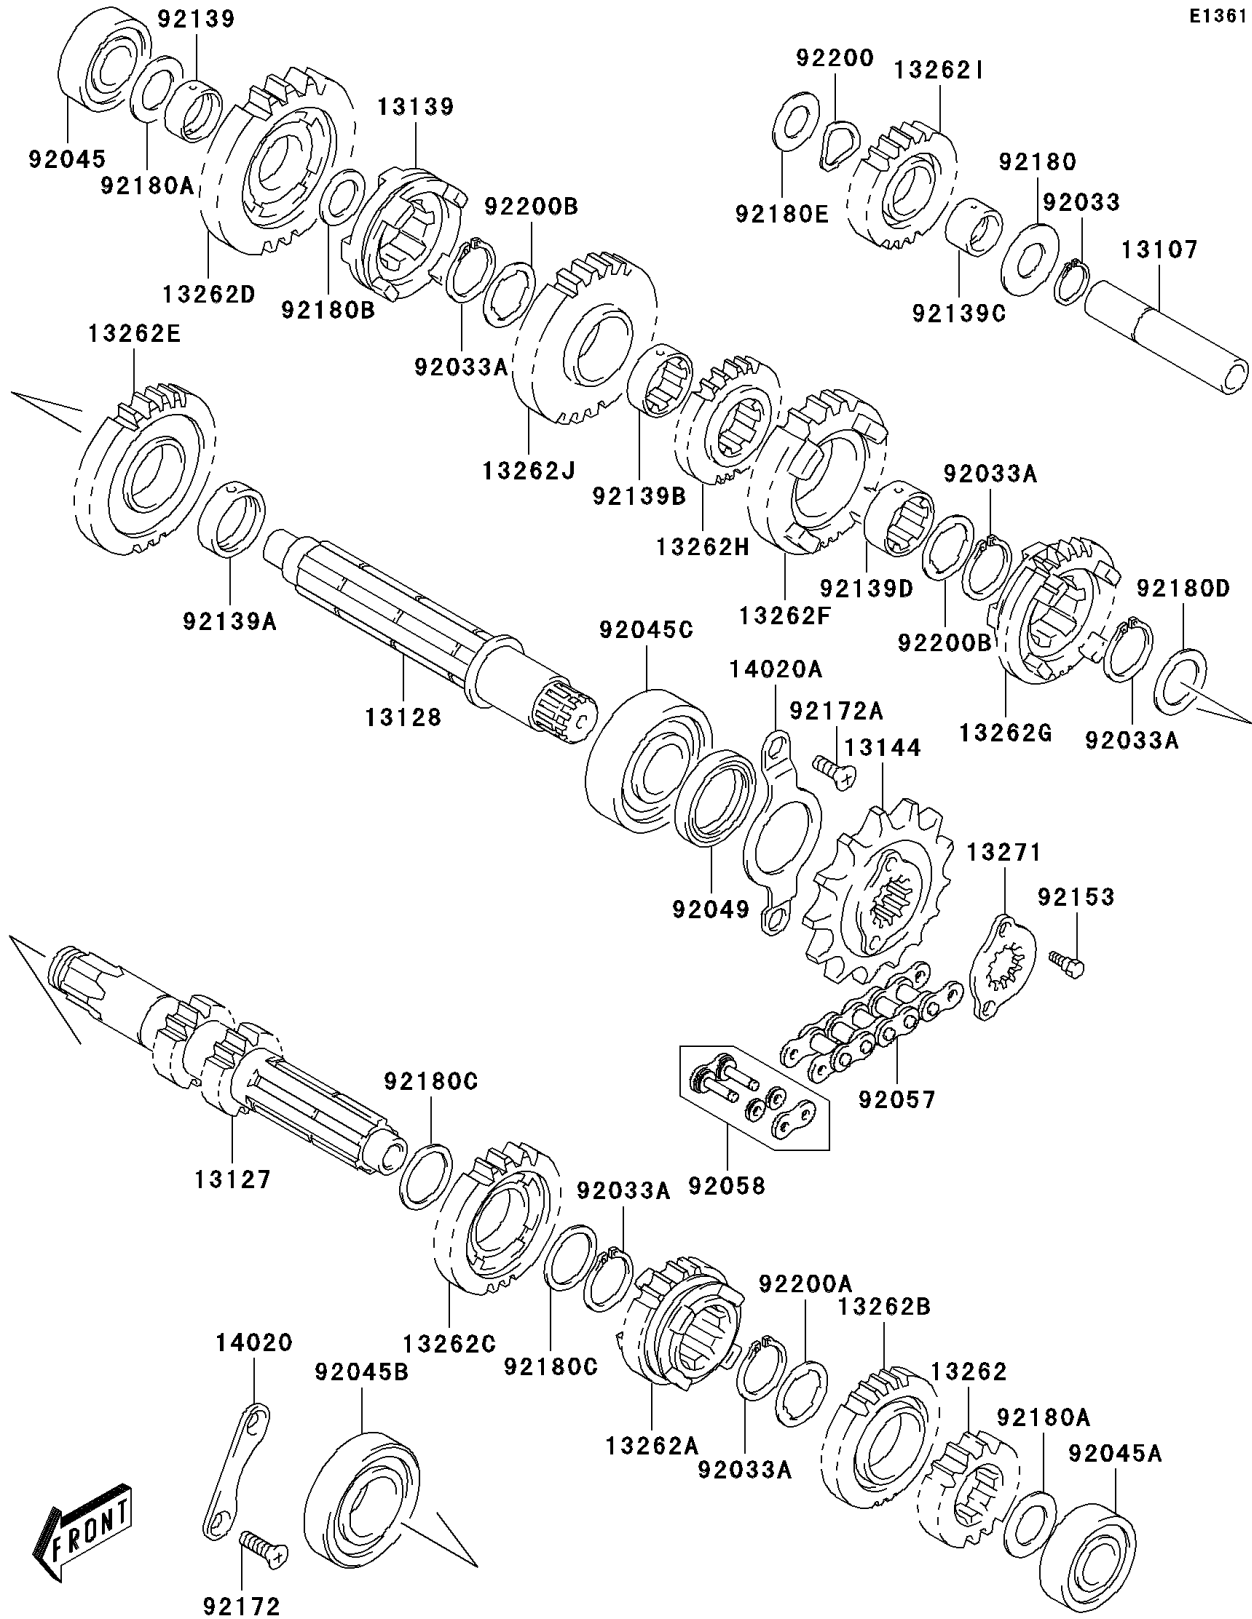

2006 KFX400 PARTS DIAGRAM

Transmission

E1361

FRONT

2006 KFX400 PARTS LIST

Transmission

ITEM NAME	PART NUMBER	QUANTITY
SHAFT,REVERSE IDLE (Ref # 13107)	13107-S005	1
SHAFT-TRANSMISSION INPUT (Ref # 13127)	13127-S006	1
SHAFT-TRANSMISSION OUTPUT (Ref # 13128)	13128-S008	1
SHIFTER,REVERSE (Ref # 13139)	13139-S002	1
SPROCKET-OUTPUT,14T (Ref # 13144)	13144-S006	1
GEAR,INPUT,2ND,18T (Ref # 13262)	13262-S011	1
GEAR,INPUT,3RD,21T (Ref # 13262A)	13262-S012	1
GEAR,INPUT,4TH,23T (Ref # 13262B)	13262-S013	1
GEAR,INPUT,5TH,26T (Ref # 13262C)	13262-S014	1
GEAR,OUTPUT,LOW,33T (Ref # 13262D)	13262-S015	1
GEAR,OUTPUT,2ND,30T (Ref # 13262E)	13262-S016	1
GEAR,OUTPUT,3RD,26T (Ref # 13262F)	13262-S017	1
GEAR,OUTPUT,4TH,23T (Ref # 13262G)	13262-S018	1
GEAR,OUTPUT,5TH,22T (Ref # 13262H)	13262-S019	1
GEAR,REVERSE,24T (Ref # 13262I)	13262-S020	1
GEAR,REVERSE,28T (Ref # 13262J)	13262-S033	1
PLATE (Ref # 13271)	13271-S047	1
RETAINER (Ref # 14020)	14020-S007	1
RETAINER (Ref # 14020A)	14020-S010	1
RING-SNAP (Ref # 92033)	92033-S034	1
RING-SNAP (Ref # 92033A)	92033-S039	5
BEARING-BALL,17X40X12 (Ref # 92045)	92045-S035	1
BEARING-BALL (Ref # 92045A)	92045-S051	1
BEARING-BALL (Ref # 92045B)	92045-S052	1
BEARING-BALL (Ref # 92045C)	92045-S053	1
SEAL-OIL,DRIVE SHAFT (Ref # 92049)	92049-S051	1
CHAIN,DRIVE(RK520SM0Z10S) (Ref # 92057)	92057-S018	1
JOINT-CHAIN (Ref # 92058)	92058-S006	1
BUSHING (Ref # 92139)	92139-S022	1