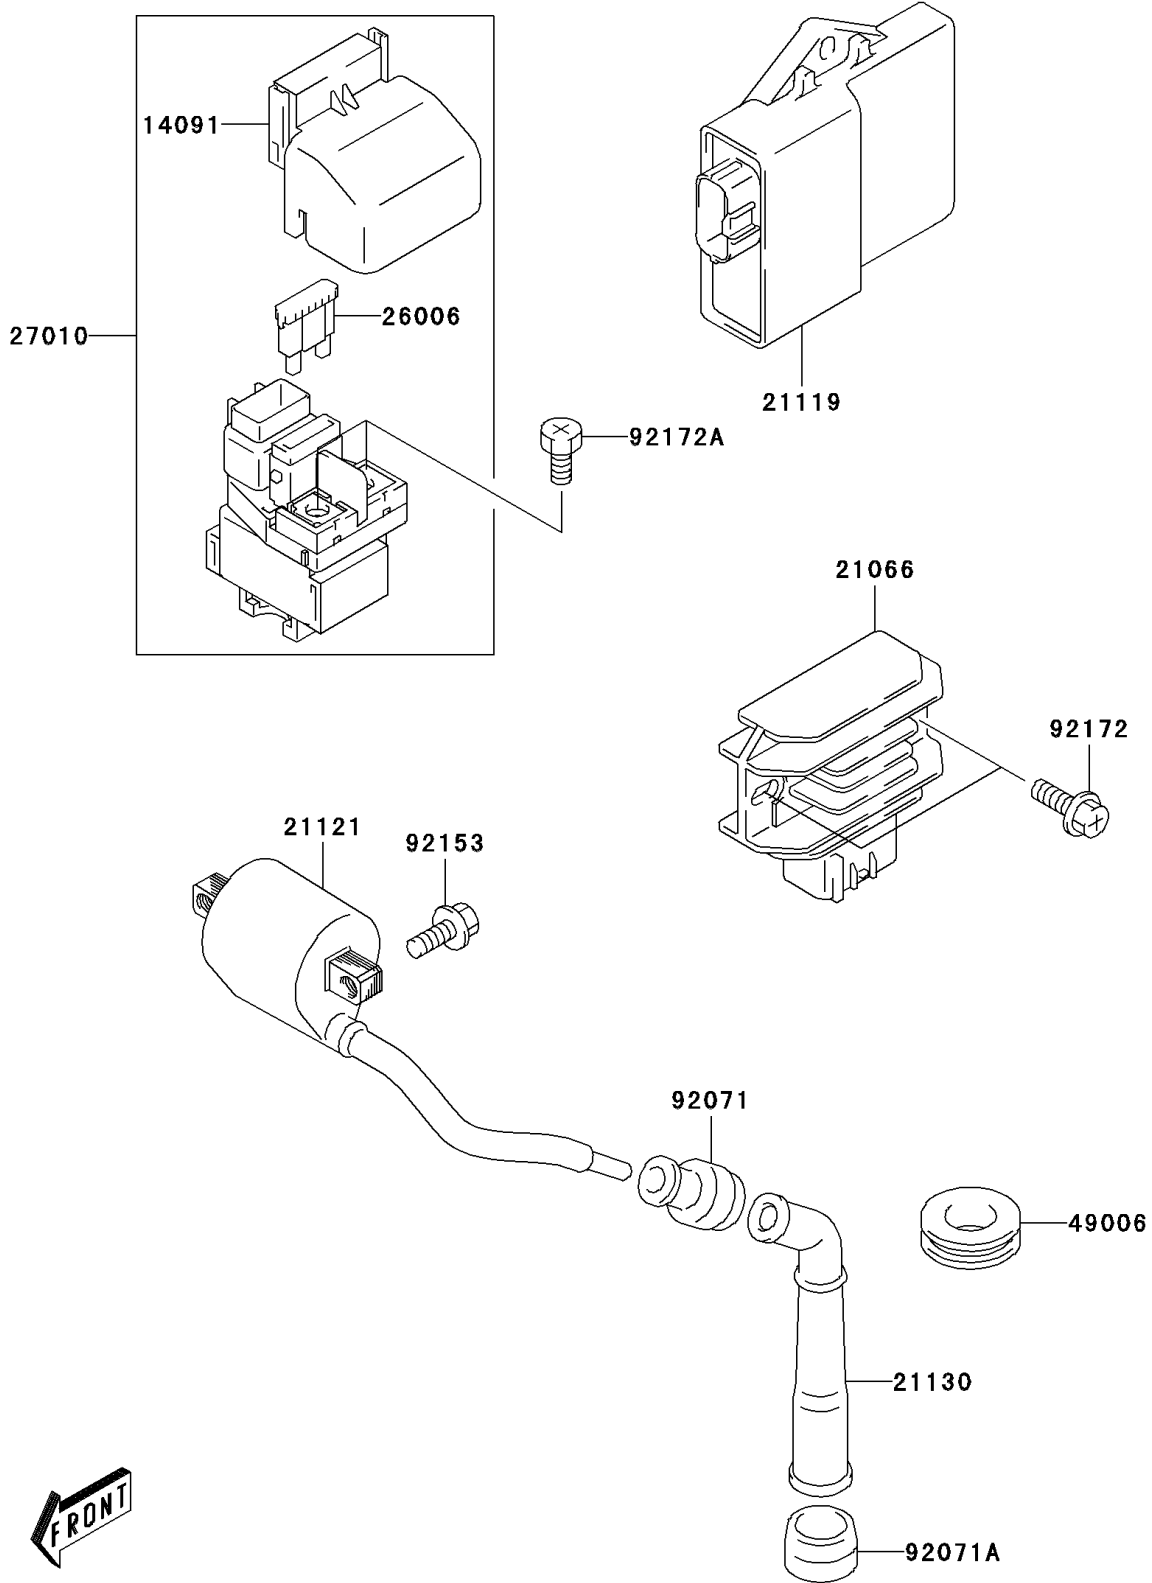

2006 KFX400 PARTS DIAGRAM

Ignition System

E1830

2006 KFX400 PARTS LIST

Ignition System

ITEM NAME	PART NUMBER	QUANTITY
COVER (Ref # 14091)	14091-S116	1
REGULATOR-VOLTAGE (Ref # 21066)	21066-S004	1
IGNITER (Ref # 21119)	21119-S010	1
COIL-IGNITION (Ref # 21121)	21121-S006	1
CAP-SPARK PLUG (Ref # 21130)	21130-S006	1
FUSE,20A (Ref # 26006)	26006-S006	1
SWITCH,STARTING MOTOR (Ref # 27010)	27010-S024	1
BOOT,SPARK PLUG CAP (Ref # 49006)	49006-S020	1
GROMMET,HIGHTENSION (Ref # 92071)	92071-S004	1
GROMMET,SPARK PLUG CAP (Ref # 92071A)	92071-S007	1
BOLT (Ref # 92153)	92153-S012	1
SCREW (Ref # 92172)	92172-S022	2
SCREW,6X8 (Ref # 92172A)	92172-S035	2