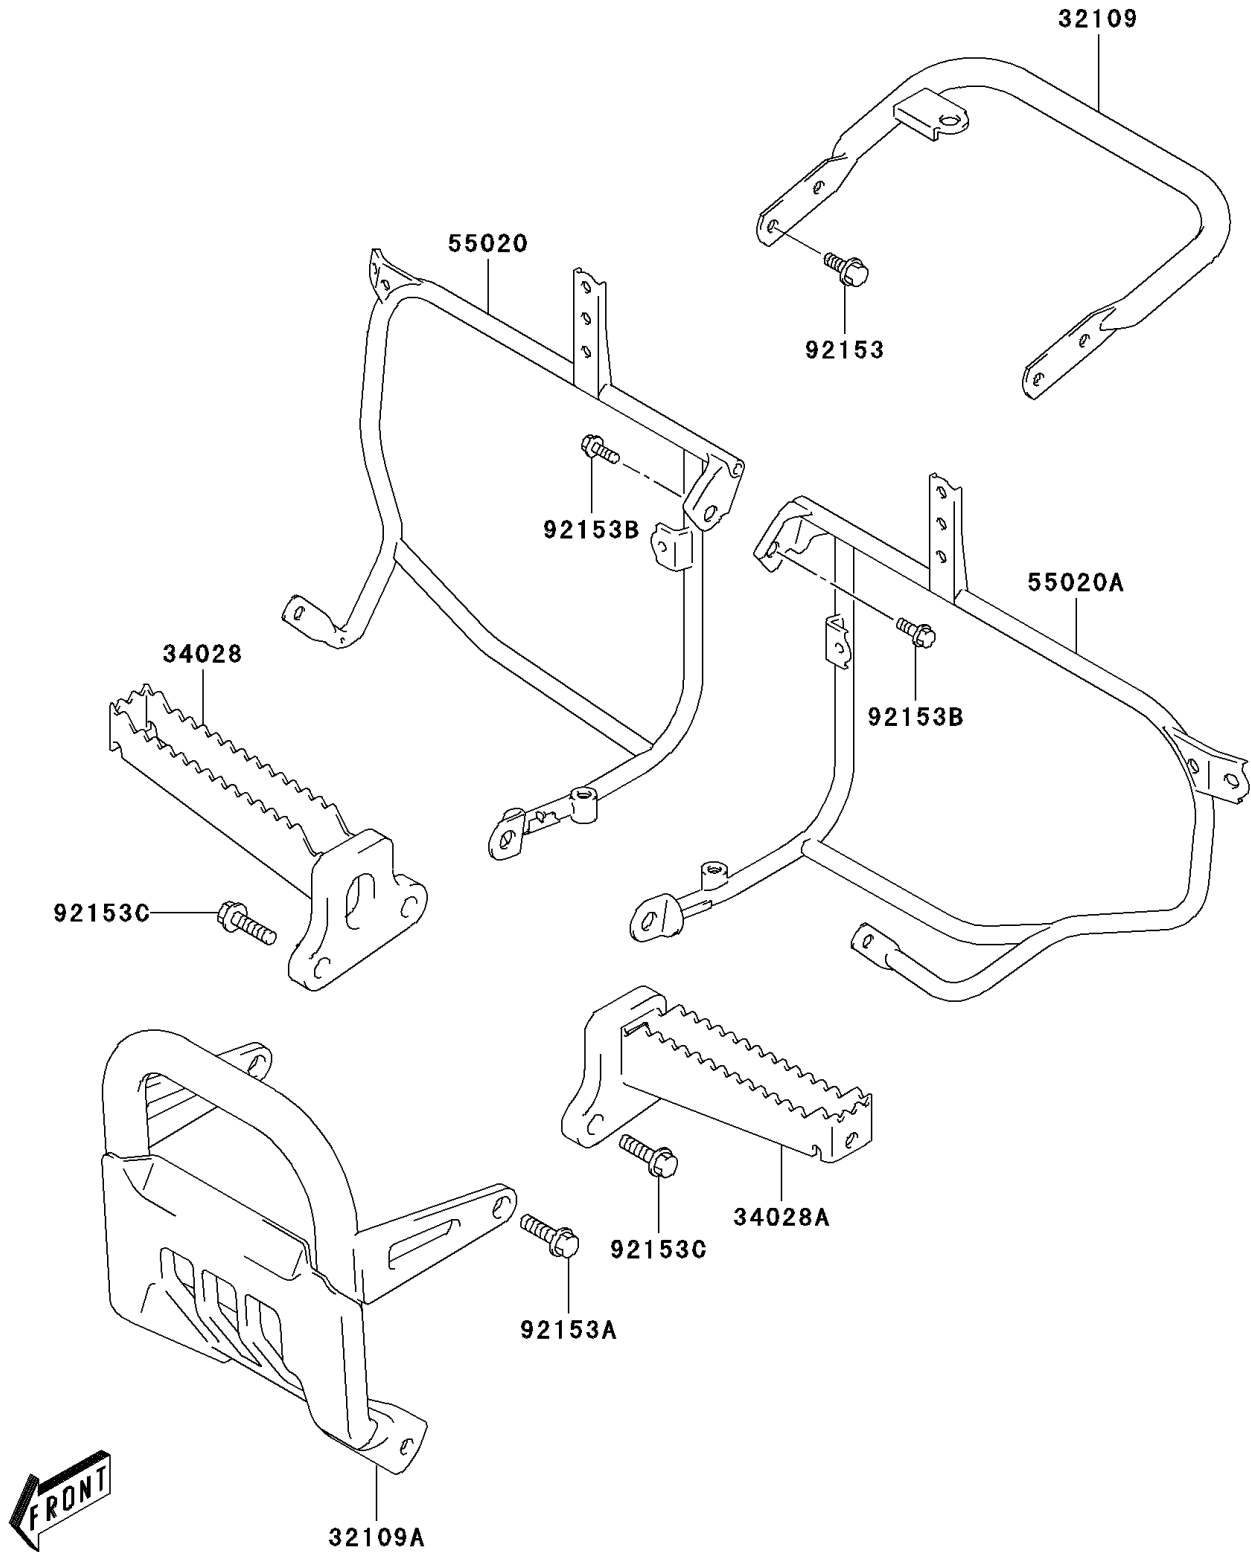

2006 KFX400 PARTS DIAGRAM

Footrests

F2160

2006 KFX400 PARTS LIST

Footrests

| ITEM NAME | PART NUMBER | QUANTITY |
|---------------------------------|-------------|----------|
| GRIP-FRAME (Ref # 32109) | 32109-S010 | 1 |
| GRIP-FRAME,FR (Ref # 32109A) | 32109-S011 | 1 |
| STEP,RH (Ref # 34028) | 34028-S013 | 1 |
| STEP,LH (Ref # 34028A) | 34028-S014 | 1 |
| GUARD,RH (Ref # 55020) | 55020-S042 | 1 |
| GUARD,LH (Ref # 55020A) | 55020-S043 | 1 |
| BOLT (Ref # 92153) | 92153-S108 | 4 |
| BOLT,BRUSH GUARD (Ref # 92153A) | 92153-S220 | 4 |
| BOLT,SEAT (Ref # 92153B) | 92153-S266 | 2 |
| BOLT (Ref # 92153C) | 92153-S464 | 4 |