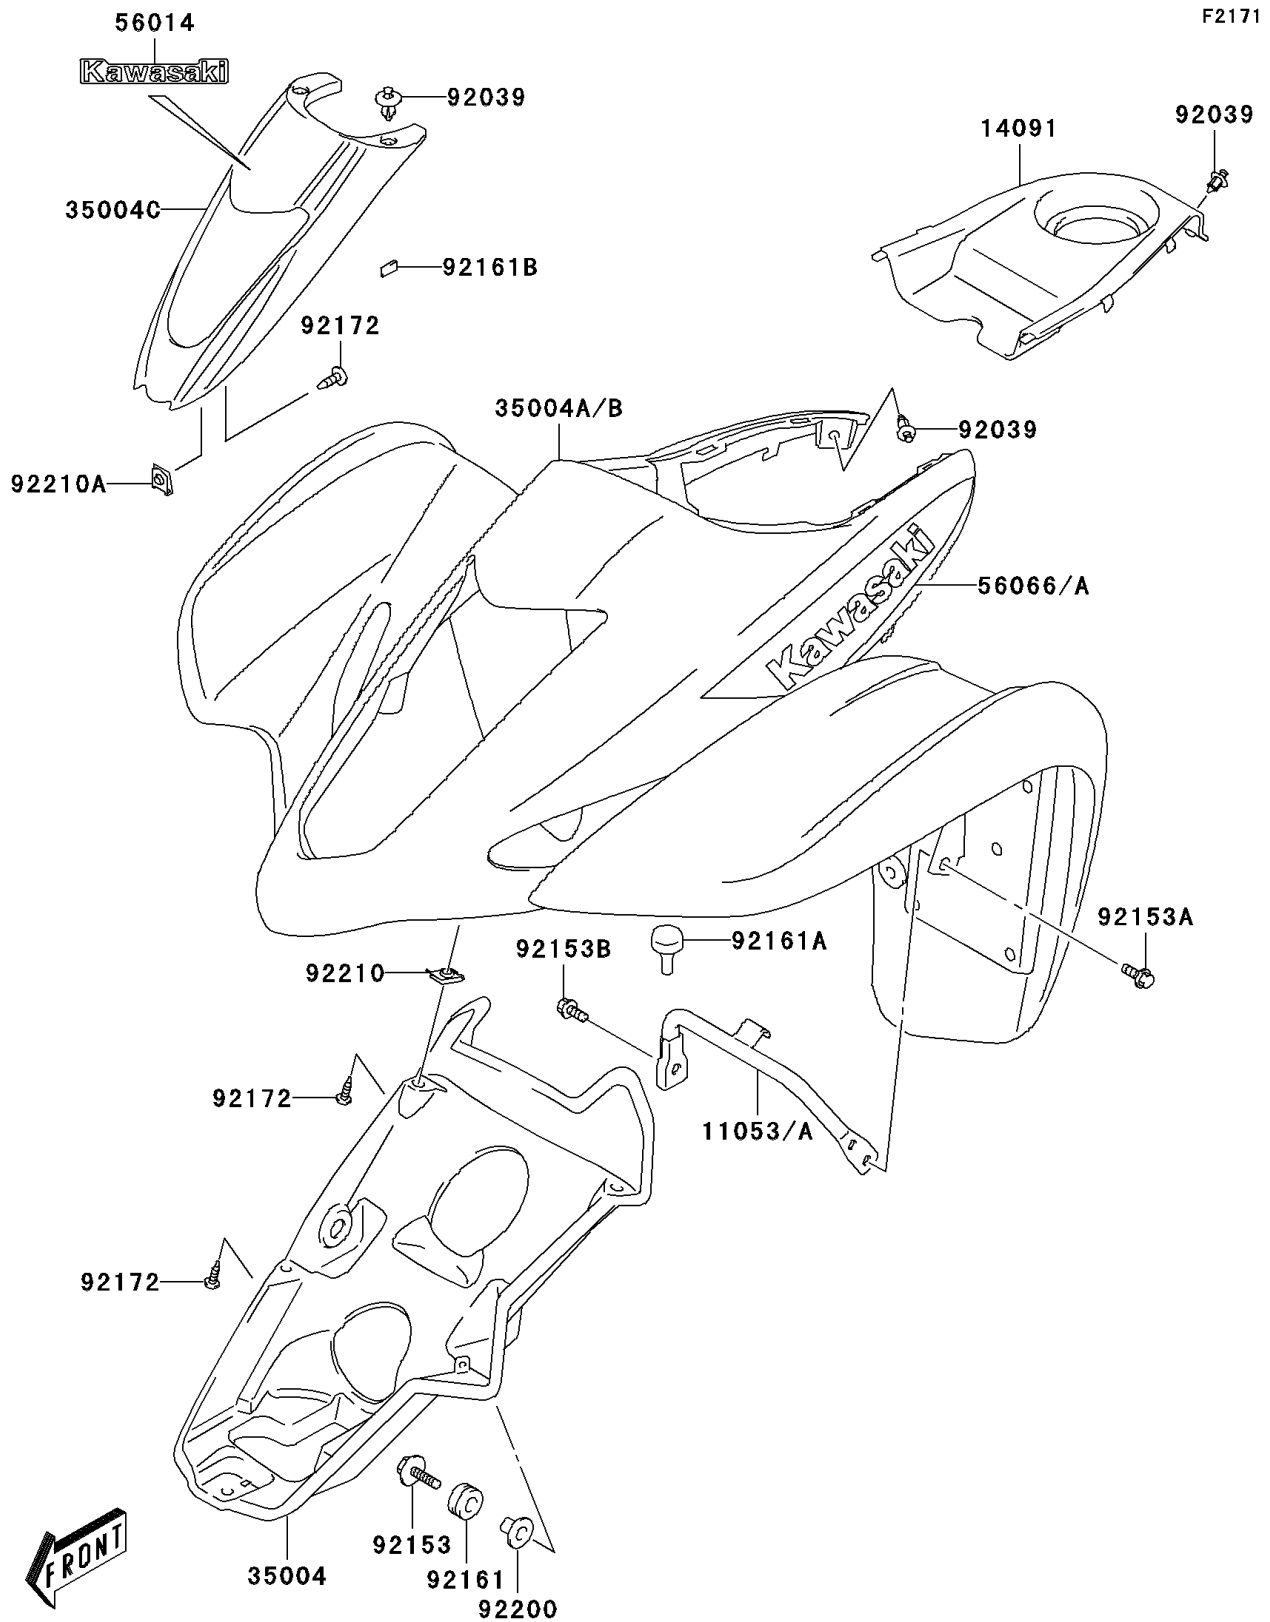

2006 KFX400 PARTS DIAGRAM

Front Fender(s)

2006 KFX400 PARTS LIST

Front Fender(s)

ITEM NAME	PART NUMBER	QUANTITY
BRACKET,FRONT FENDER,RH (Ref # 11053)	11053-S011	1
BRACKET,FRONT FENDER,LH (Ref # 11053A)	11053-S012	1
COVER,BLACK (Ref # 14091)	14091-S182-503	1
FENDER-FRONT (Ref # 35004)	35004-S020	1
FENDER-FRONT,B.ORANGE (Ref # 35004A)	35004-S021-268	1
FENDER-FRONT,L.GREEN (Ref # 35004B)	35004-S021-908	1
FENDER-FRONT,COVER,BLACK (Ref # 35004C)	35004-S022-503	1
EMBLEM,KAWASAKI,WHITE/BLACK (Ref # 56014)	56014-S024-559	1
PATTERN,FR FENDER,RH,BLK/WHT (Ref # 56066)	56066-S007-920	1
PATTERN,FR FENDER,LH,BLK/WHT (Ref # 56066A)	56066-S009-920	1
RIVET (Ref # 92039)	92039-S010	8
BOLT (Ref # 92153)	92153-S067	2
BOLT (Ref # 92153A)	92153-S439	2
BOLT (Ref # 92153B)	92153-S473	2
DAMPER (Ref # 92161)	92161-S030	2
DAMPER,FRONT FENDER BRACKET (Ref # 92161A)	92161-S091	2
DAMPER (Ref # 92161B)	92161-S219	6
SCREW (Ref # 92172)	92172-S031	7
WASHER,FRONT FENDER (Ref # 92200)	92200-S148	2
NUT (Ref # 92210)	92210-S012	2
NUT (Ref # 92210A)	92210-S143	2