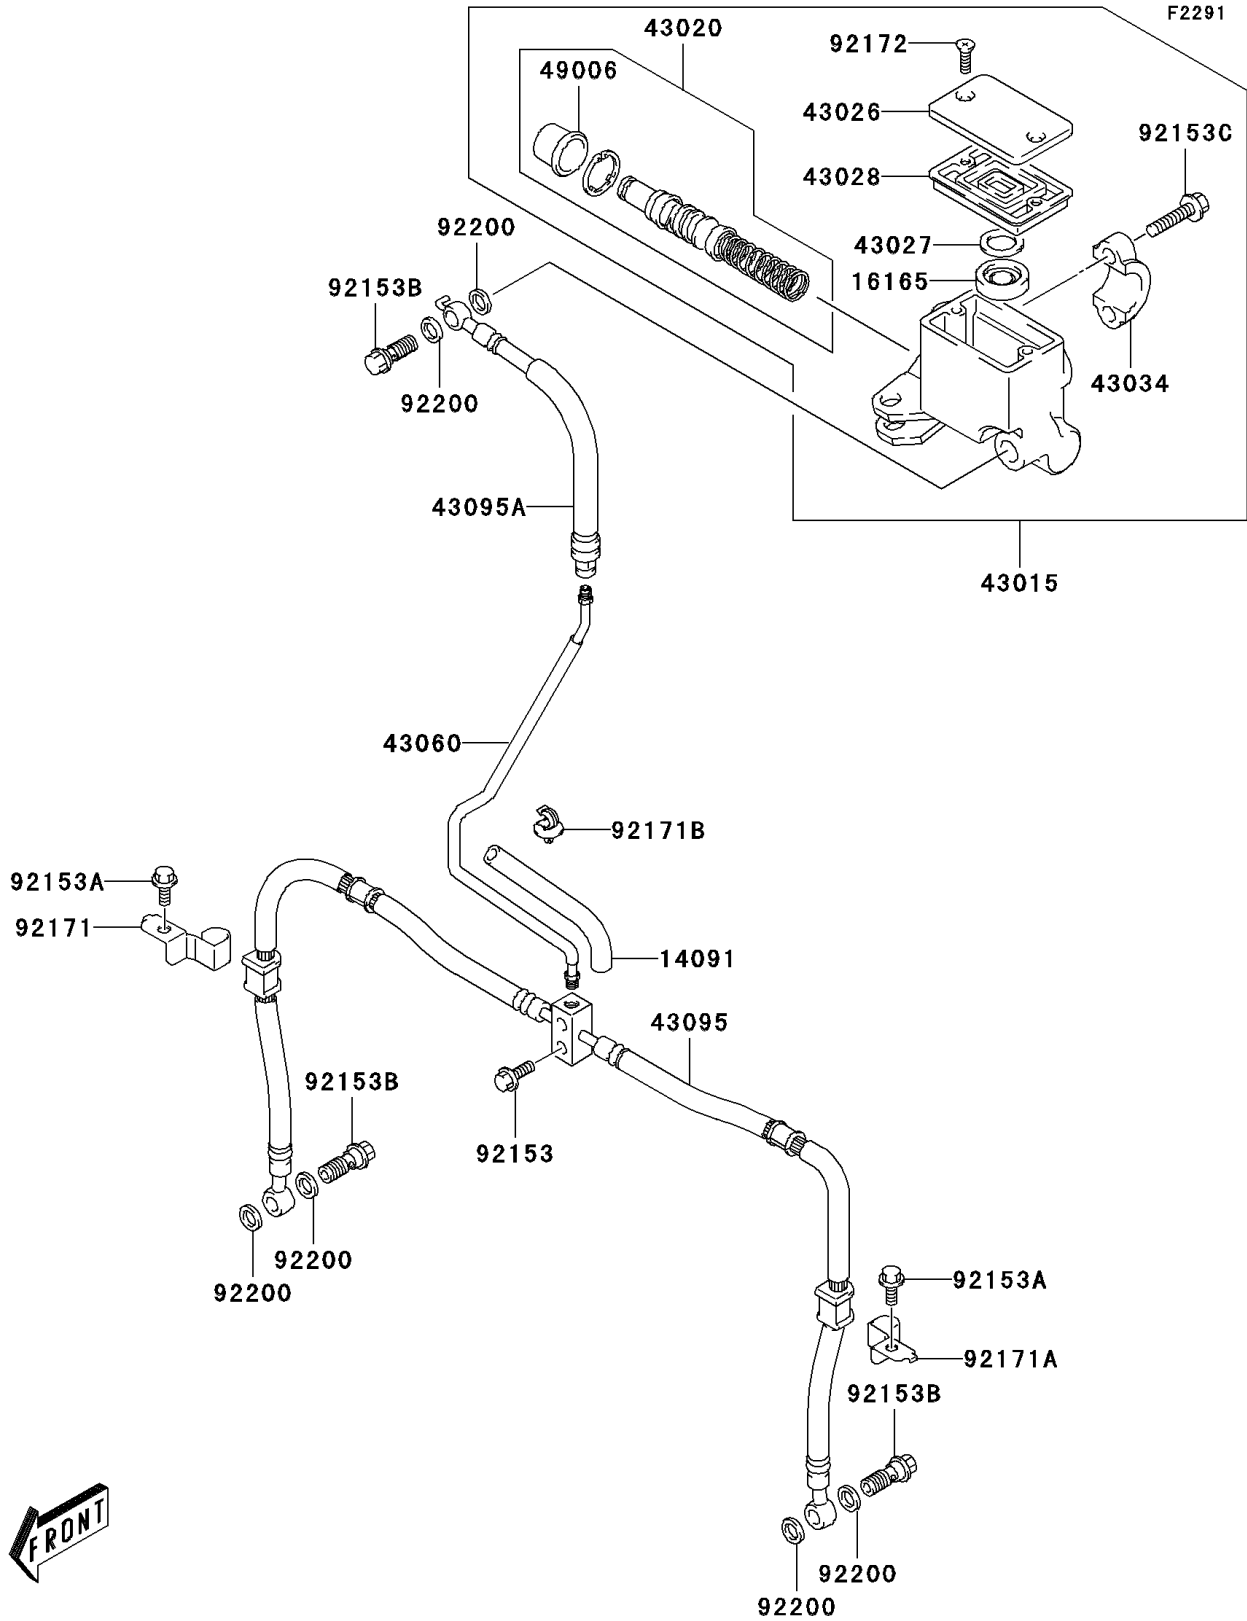

# 2006 KFX400 PARTS DIAGRAM

## Front Master Cylinder

## 2006 KFX400 PARTS LIST

### Front Master Cylinder

ITEM NAME	PART NUMBER	QUANTITY
COVER,BRAKE PIPE (Ref # 14091)	14091-S092	1
SEPARATOR (Ref # 16165)	16165-S004	1
CYLINDER-ASSY-MASTER,FR (Ref # 43015)	43015-S008	1
PISTON-COMP-BRAKE (Ref # 43020)	43020-S004	1
CAP-BRAKE (Ref # 43026)	43026-S006	1
PLATE-DIAPHRAGM (Ref # 43027)	43027-S001	1
DIAPHRAGM (Ref # 43028)	43028-S005	1
HOLDER-BRAKE (Ref # 43034)	43034-S002	1
PIPE-BRAKE (Ref # 43060)	43060-S004	1
HOSE-BRAKE (Ref # 43095)	43095-S027	1
HOSE-BRAKE (Ref # 43095A)	43095-S028	1
BOOT (Ref # 49006)	49006-S004	1
BOLT (Ref # 92153)	92153-S001	1
BOLT (Ref # 92153A)	92153-S010	2
BOLT (Ref # 92153B)	92153-S053	3
BOLT,6X25 (Ref # 92153C)	92153-S298	2
CLAMP,BRAKE HOSE (Ref # 92171)	92171-S100	1
CLAMP,BRAKE HOSE (Ref # 92171A)	92171-S101	1
CLAMP,BRAKE CABLE (Ref # 92171B)	92171-S165	1
SCREW,RESERVOIR CAP (Ref # 92172)	92172-S054	2
WASHER,10X15X1.5 (Ref # 92200)	92200-S014	6