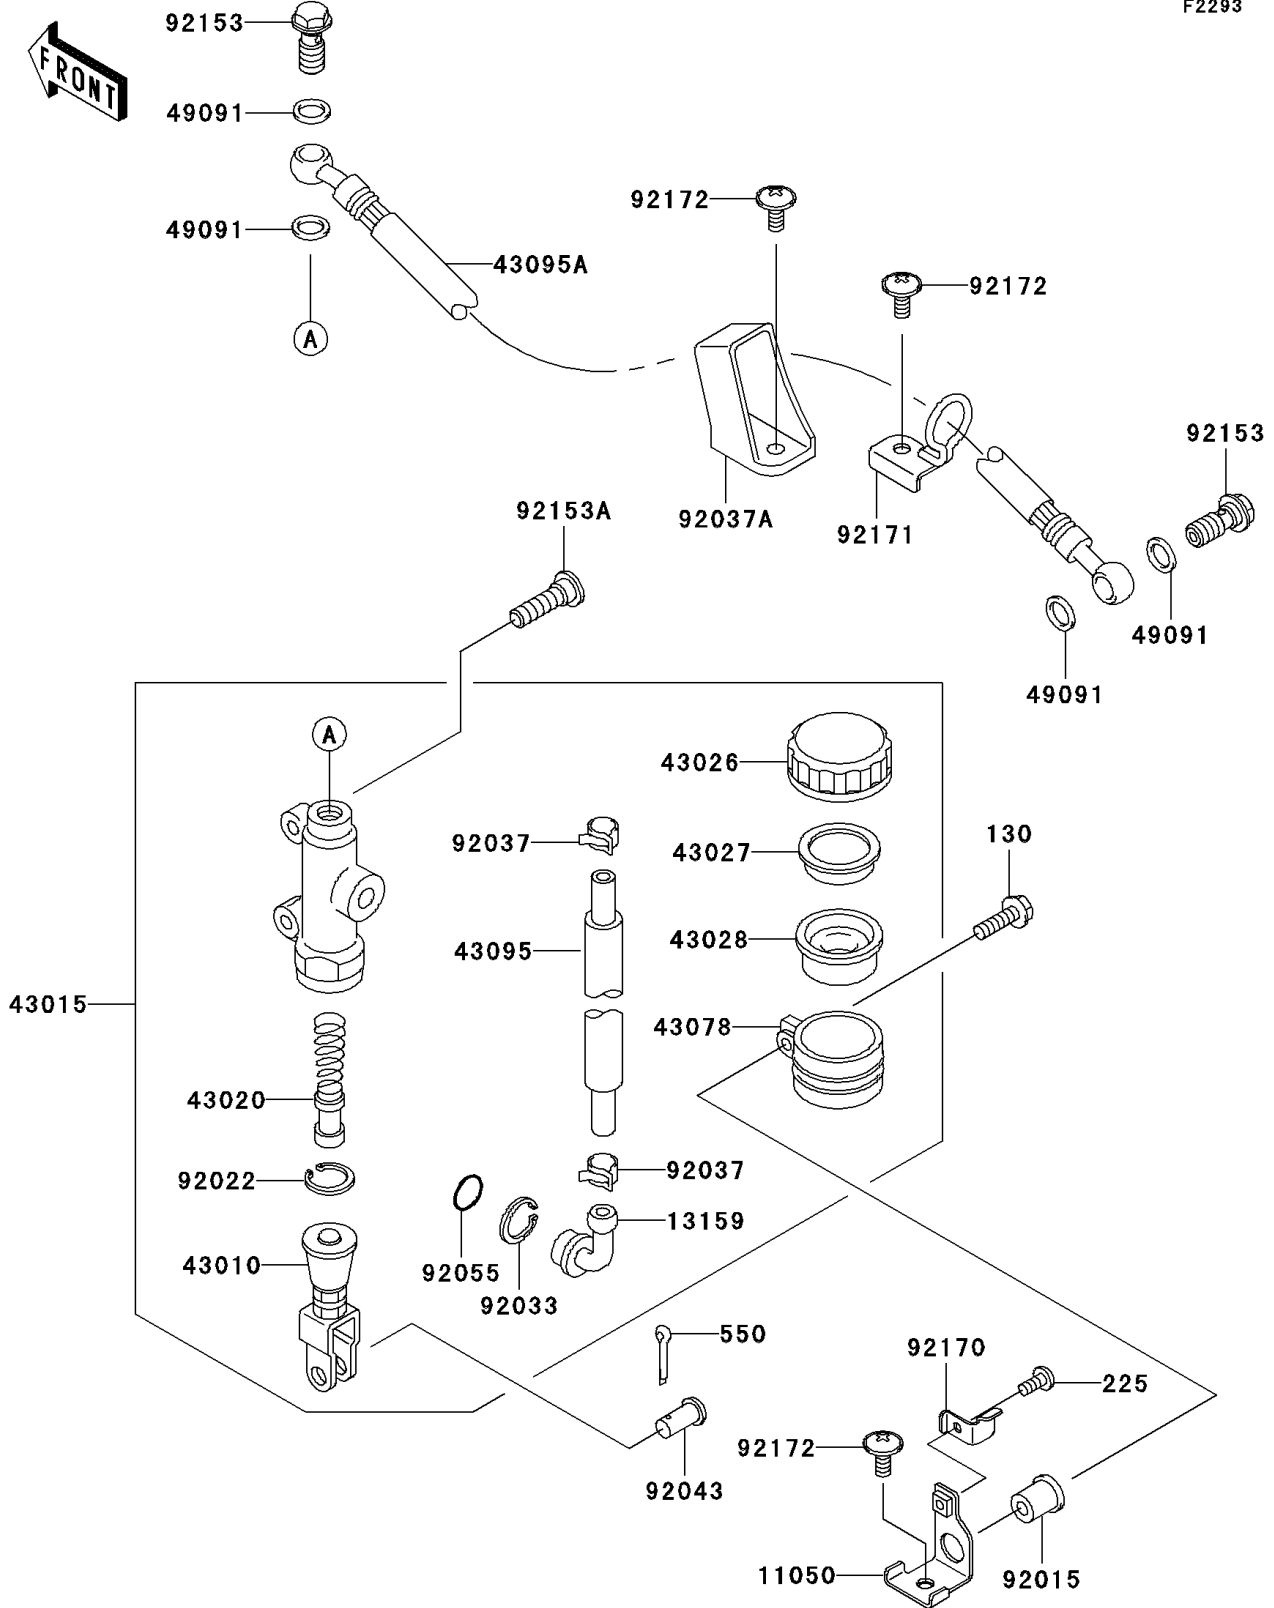

2008 ZZR® 600 PARTS DIAGRAM

Rear Master Cylinder

F2293

2008 ZZR® 600 PARTS LIST

Rear Master Cylinder

ITEM NAME	PART NUMBER	QUANTITY
BOLT-FLANGED,6X20 (Ref # 130)	130V0620	1
SCREW-PAN-WSP-CROS,4X12 (Ref # 225)	225C0412	1
PIN-COTTER,2.0X15 (Ref # 550)	550D2015	1
BRACKET,RESERVE TANK (Ref # 11050)	11050-1768	1
CONNECTOR,RR MASTER CYLINDER (Ref # 13159)	13159-1052	1
ROD-ASSY-BRAKE (Ref # 43010)	43010-1081	1
CYLINDER-ASSY-MASTER,RR (Ref # 43015)	43015-1642	1
PISTON-COMP-BRAKE (Ref # 43020)	43020-1120	1
CAP-BRAKE (Ref # 43026)	43026-1051	1
PLATE-DIAPHRAGM (Ref # 43027)	43027-1051	1
DIAPHRAGM,MASTER CYLINDER (Ref # 43028)	43028-1057	1
RESERVOIR,RR MASTER CYLINDER (Ref # 43078)	43078-1082	1
HOSE-BRAKE,RR MASTER CYLINDER (Ref # 43095)	43095-1121	1
HOSE-BRAKE,RR (Ref # 43095A)	43095-1377	1
WASHER-SEAL,10.1X14.5X1.5 (Ref # 49091)	49091-0001	4
NUT (Ref # 92015)	92015-1700	1
WASHER,CIRCRIP (Ref # 92022)	92022-1601	1
RING-SNAP,20.5MM (Ref # 92033)	92033-1186	1
CLAMP,BRAKE HOSE (Ref # 92037)	92037-1547	2
CLAMP,HOSE (Ref # 92037A)	92037-1896	1
PIN,8X17 (Ref # 92043)	92043-0104	1
RING-O,MASTER CYLINDER (Ref # 92055)	92055-1251	1
BOLT,OIL,L=23 (Ref # 92153)	92153-0627	2
BOLT,SOCKET,8X30 (Ref # 92153A)	92153-1624	2
CLAMP,RESERVOIR TANK CAP (Ref # 92170)	92170-1879	1
CLAMP,BRAKE HOSE (Ref # 92171)	92171-1244	1
SCREW,6X14 (Ref # 92172)	92172-0004	3