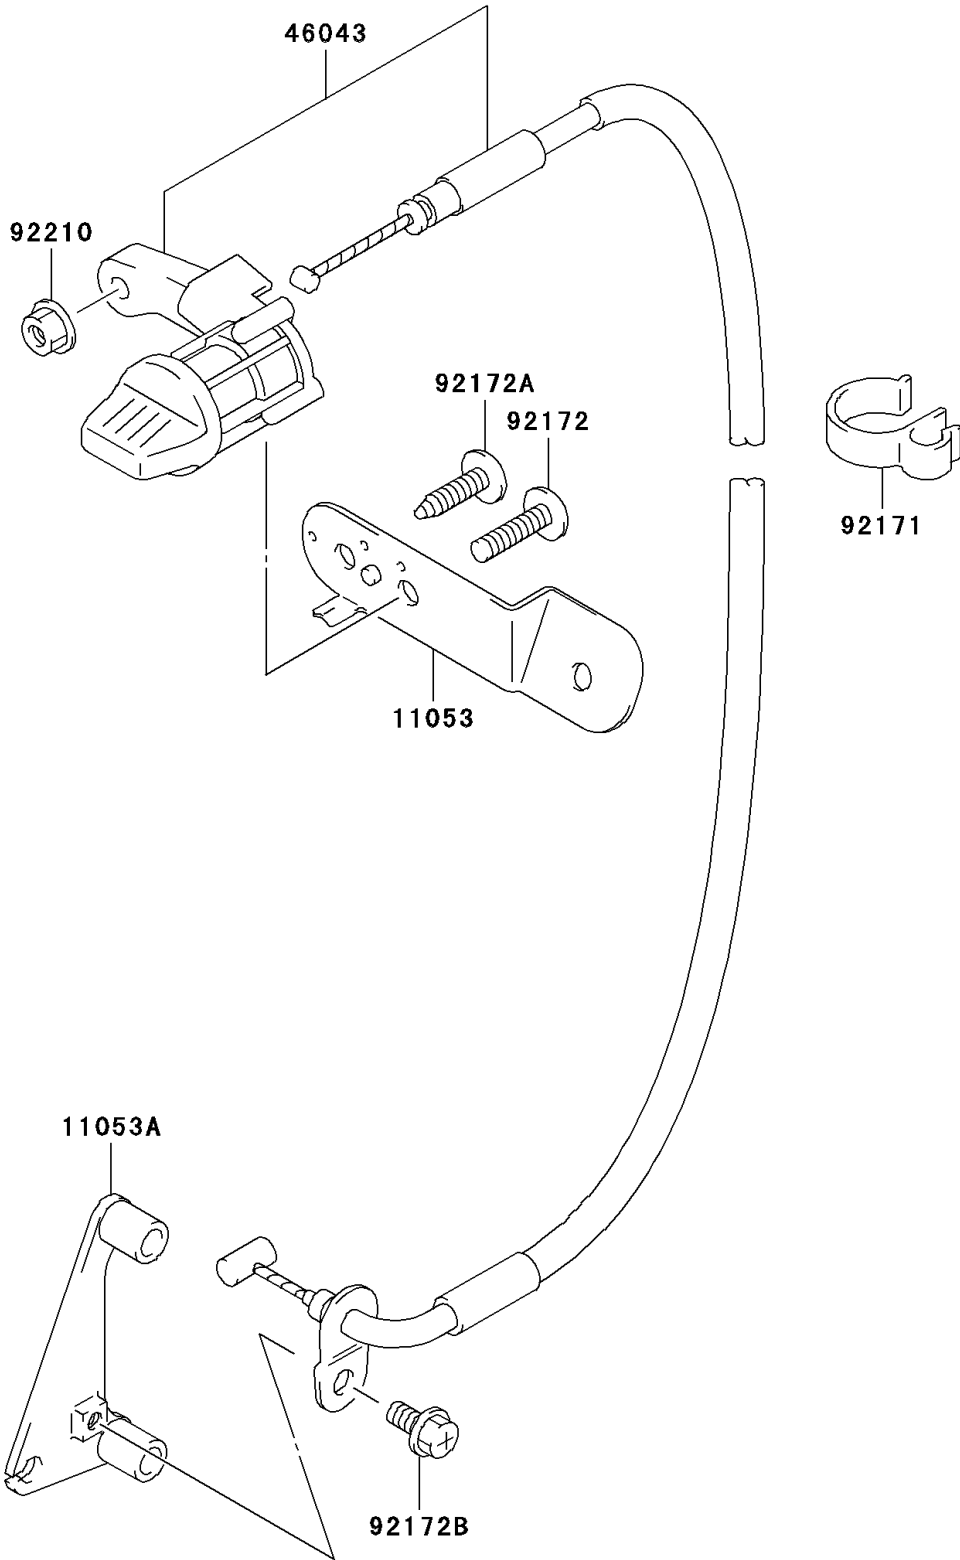

2006 KFX400 PARTS DIAGRAM

Reverse Lock
F2312

2006 KFX400 PARTS LIST

Reverse Lock

ITEM NAME	PART NUMBER	QUANTITY
BRACKET,REVERSE KNOB (Ref # 11053)	11053-S015	1
BRACKET (Ref # 11053A)	11053-S082	1
KNOB-ASSY,REVERSE (Ref # 46043)	46043-S002	1
CLAMP,REVERSE CABLE (Ref # 92171)	92171-S097	2
SCREW (Ref # 92172)	92172-S018	1
SCREW (Ref # 92172A)	92172-S032	1
SCREW,REVERSE CABLE (Ref # 92172B)	92172-S168	1
NUT (Ref # 92210)	92210-S067	1