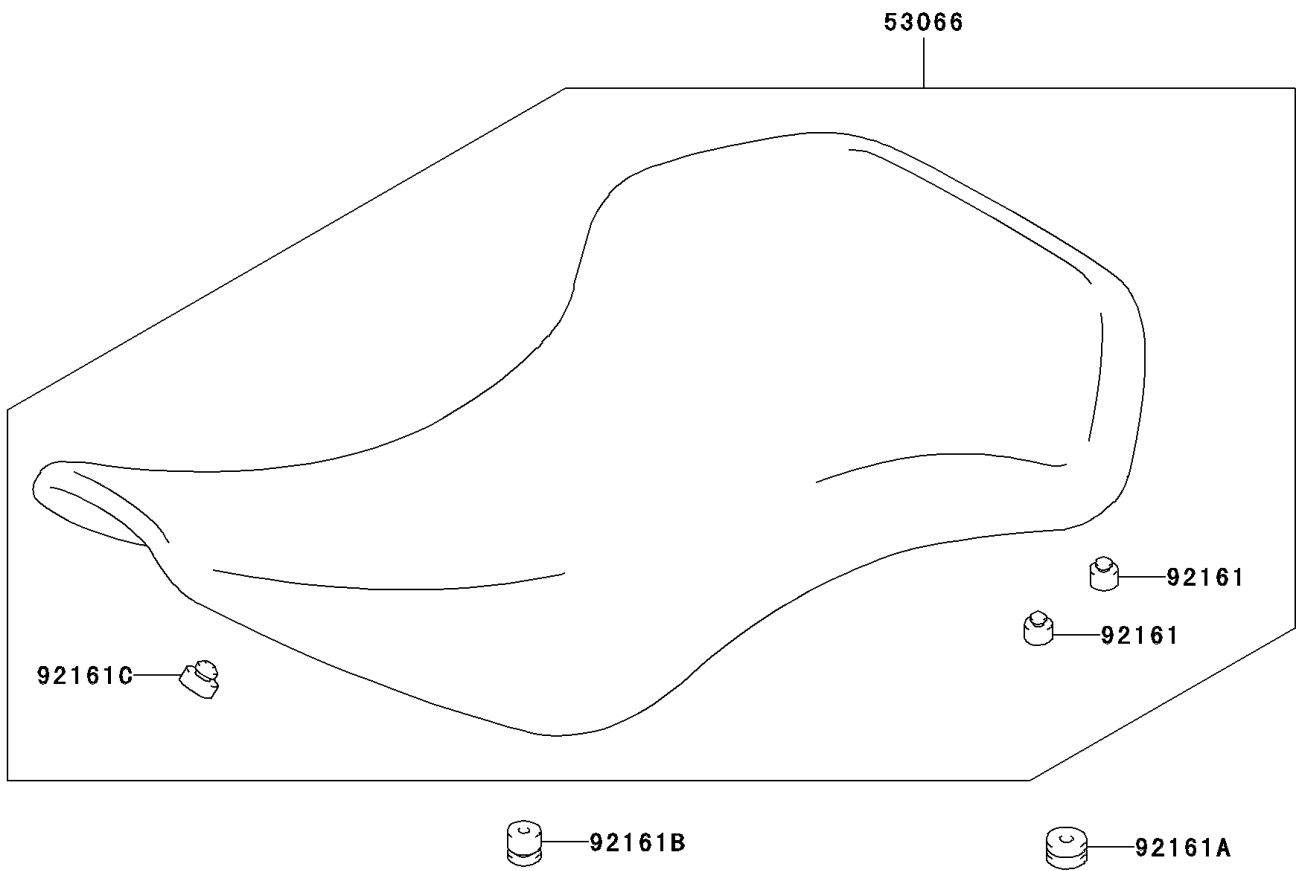

# 2006 KFX400 PARTS DIAGRAM

Seat

F2510

## 2006 KFX400 PARTS LIST

### Seat

ITEM NAME	PART NUMBER	QUANTITY
SEAT-ASSY,BLACK (Ref # 53066)	53066-S021-560	1
DAMPER (Ref # 92161)	92161-S079	4
DAMPER,SEAT (Ref # 92161A)	92161-S088	2
DAMPER,SEAT (Ref # 92161B)	92161-S102	2
DAMPER (Ref # 92161C)	92161-S104	1