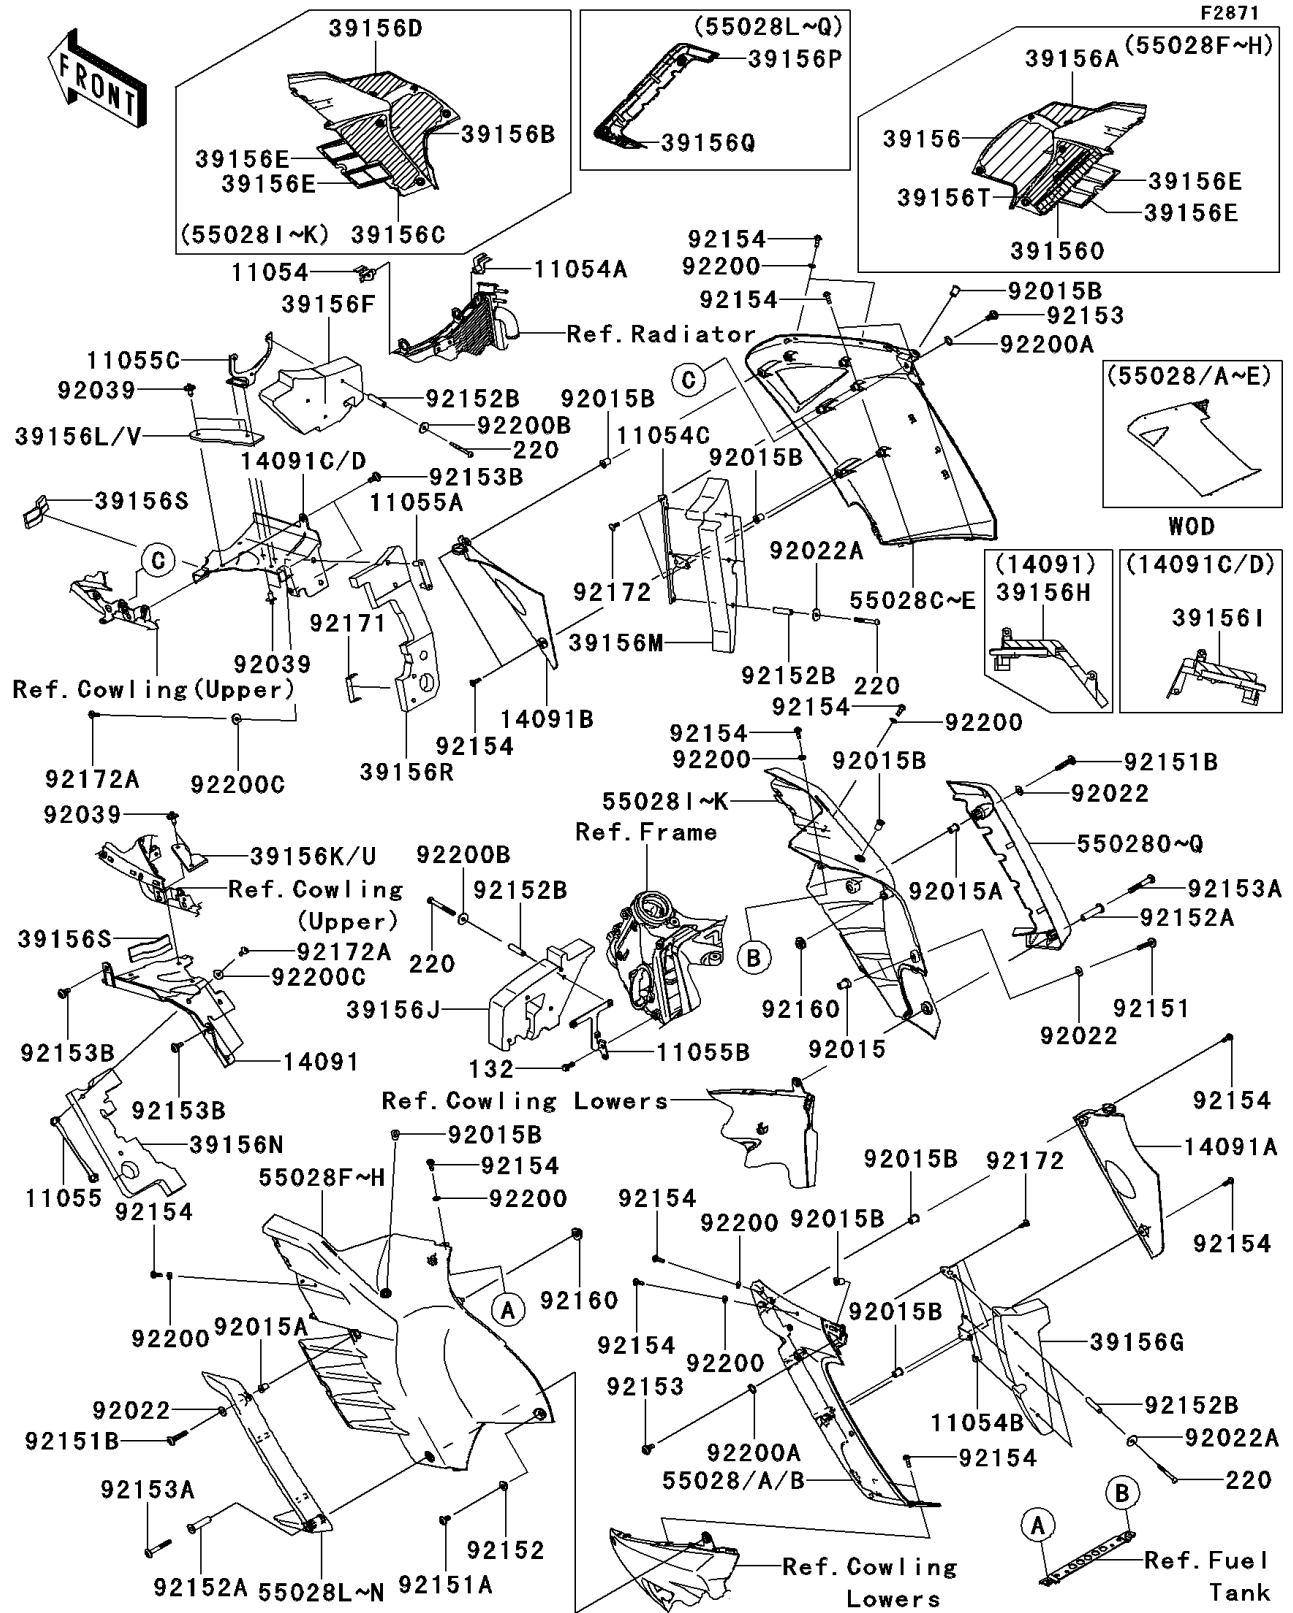

2008 Concours™ 14 PARTS DIAGRAM

Cowling(Center)

2008 Concours™ 14 PARTS LIST

Cowling(Center)

ITEM NAME	PART NUMBER	QUANTITY
BRACKET,HEAT GUARD,LH (Ref # 11054)	11054-1811	1
BRACKET,HEAT GUARD,RH (Ref # 11054A)	11054-1812	1
BRACKET,SIDE COWLING,LH (Ref # 11054B)	11054-1993	1
BRACKET,SIDE COWLING,RH (Ref # 11054C)	11054-1994	1
BRACKET,PAD,LH (Ref # 11055)	11055-0065	1
BRACKET,PAD,RH (Ref # 11055A)	11055-0292	1
BRACKET,HEAT GUARD,LH (Ref # 11055B)	11055-0293	1
BRACKET,HEAT GUARD,RH (Ref # 11055C)	11055-0304	1
COVER,HEAT GUARD,LH (Ref # 14091)	14091-0831	1
COVER,SHROUD,LH (Ref # 14091A)	14091-0841	1
COVER,SHROUD,RH (Ref # 14091B)	14091-0842	1
COVER,HEAT GUARD,RH (Ref # 14091C)	14091-0903	1
PAD,CNT COWLING,LH (Ref # 39156)	39156-0301	1
PAD,CNT COWLING,LH (Ref # 39156A)	39156-0304	1
PAD,CNT COWLING,RH (Ref # 39156B)	39156-0306	1
PAD,CNT COWLING,RH (Ref # 39156C)	39156-0307	1
PAD,CNT COWLING,RH (Ref # 39156D)	39156-0309	1
PAD,CNT COWLING (Ref # 39156E)	39156-0333	4
PAD,HEAT GUARD,RH,UPP (Ref # 39156F)	39156-0337	1
PAD,SIDE COWLING,LH (Ref # 39156G)	39156-0355	1
PAD,HEAT GUARD,LH (Ref # 39156H)	39156-0356	1
PAD,HEAT GUARD,RH (Ref # 39156I)	39156-0357	1
PAD,HEAT GUARD,LH,UPP (Ref # 39156J)	39156-0361	1
PAD,HEAT GUARD,LH (Ref # 39156K)	39156-0364	1
PAD,HEAT GUARD,RH (Ref # 39156L)	39156-0365	1
PAD,SIDE COWLING,RH (Ref # 39156M)	39156-0366	1
PAD,HEAT GUARD,LH (Ref # 39156N)	39156-0370	1
PAD,CNT COWLING,LH (Ref # 39156O)	39156-0371	1
PAD,HEAT GUARD (Ref # 39156P)	39156-0389	2

2008 Concours™ 14 PARTS LIST

Cowling(Center)

ITEM NAME	PART NUMBER	QUANTITY
CLAMP (Ref # 92171)	92171-1807	1
SCREW,TAPPING,5X16 (Ref # 92172)	92172-0238	4
SCREW,5X16 (Ref # 92172A)	92172-0322	4
WASHER,NYLONE,5.3X11.5X0.5 (Ref # 92200)	92200-0006	8
WASHER,10.4X15.9X0.5 (Ref # 92200A)	92200-0157	2
WASHER,5.5X20X1.2 (Ref # 92200B)	92200-0284	6
WASHER (Ref # 92200C)	92200-0288	4