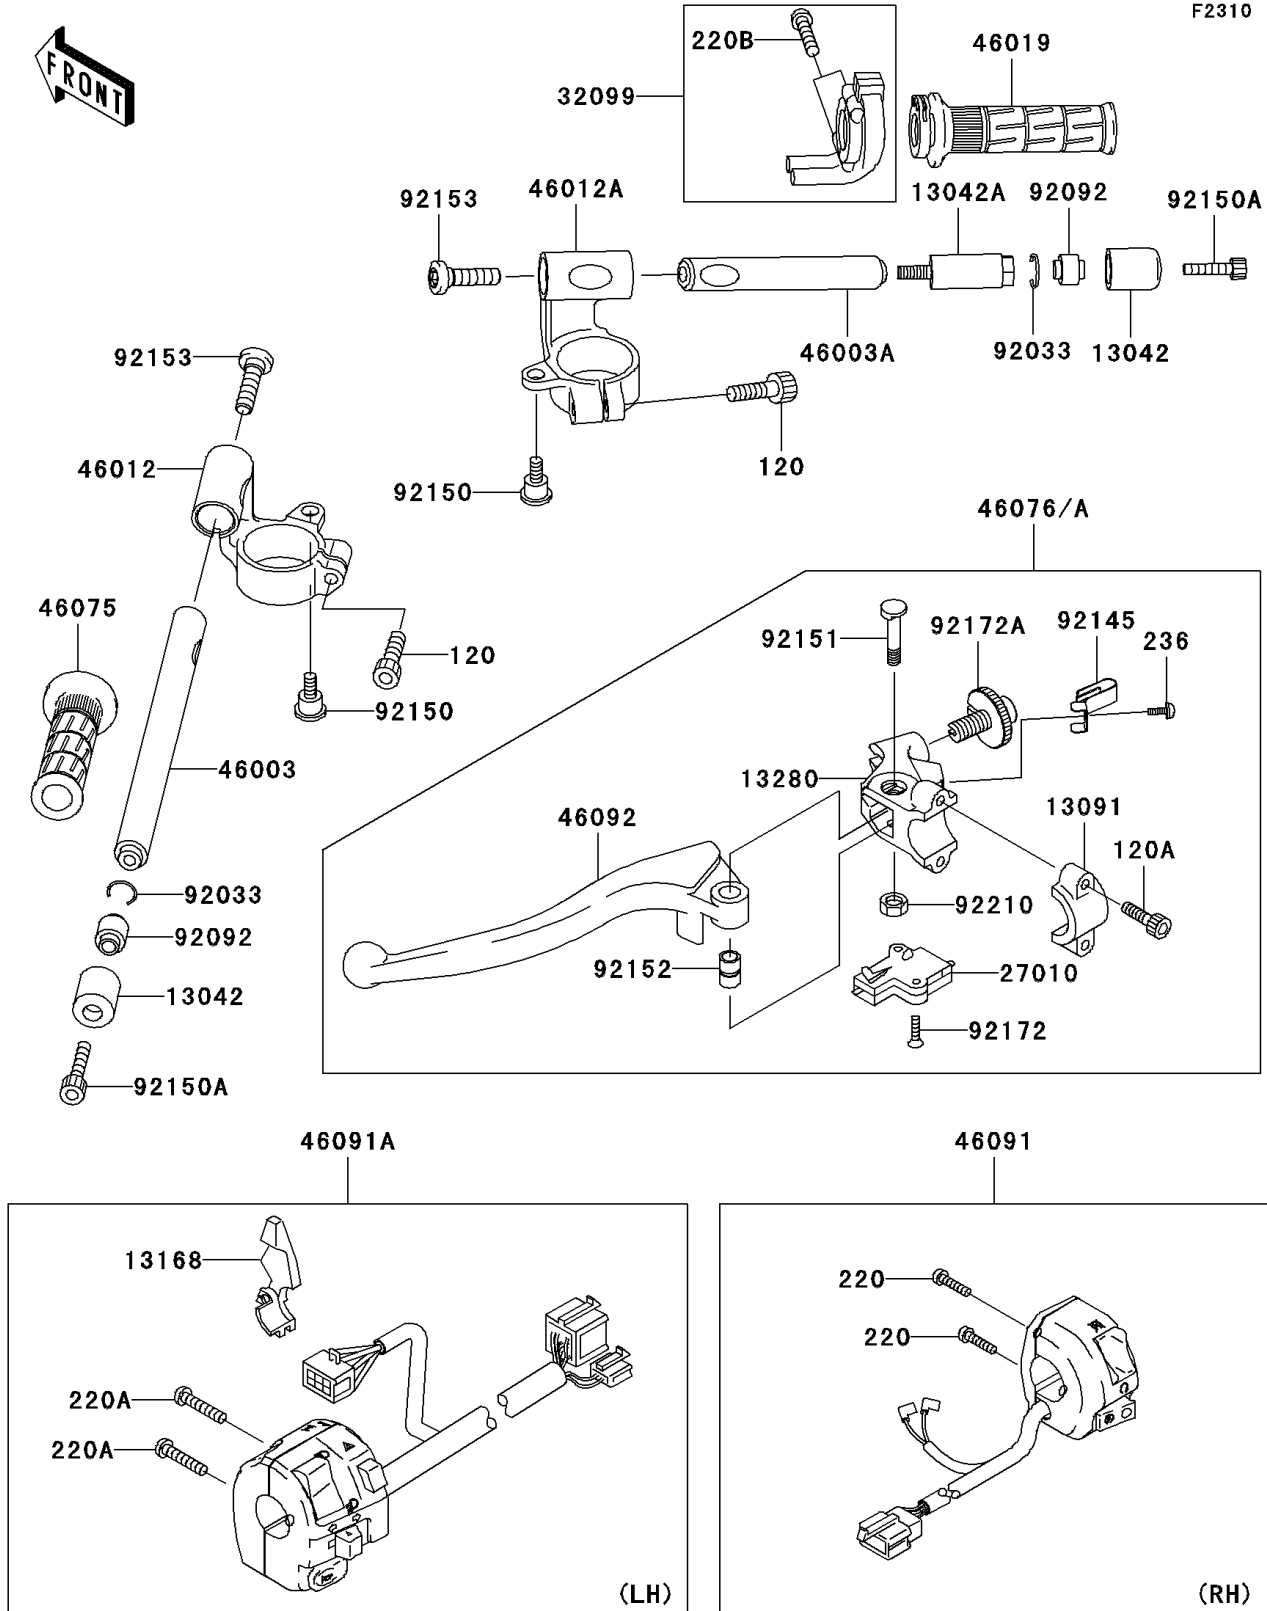

# 2006 ZZR600 PARTS DIAGRAM

Handlebar

### Handlebar

| ITEM NAME                       | PART NUMBER | QUANTITY |
|---------------------------------|-------------|----------|
| COLLAR (Ref # 92152)            | 92152-0103  | 1        |
| BOLT,SOCKET,10X37 (Ref # 92153) | 92153-1440  | 2        |
| SCREW,3X16 (Ref # 92172)        | 92172-0183  | 2        |
| SCREW,ADJUST NUT (Ref # 92172A) | 92172-1060  | 1        |
| NUT,LOCK,6MM (Ref # 92210)      | 92210-0006  | 1        |