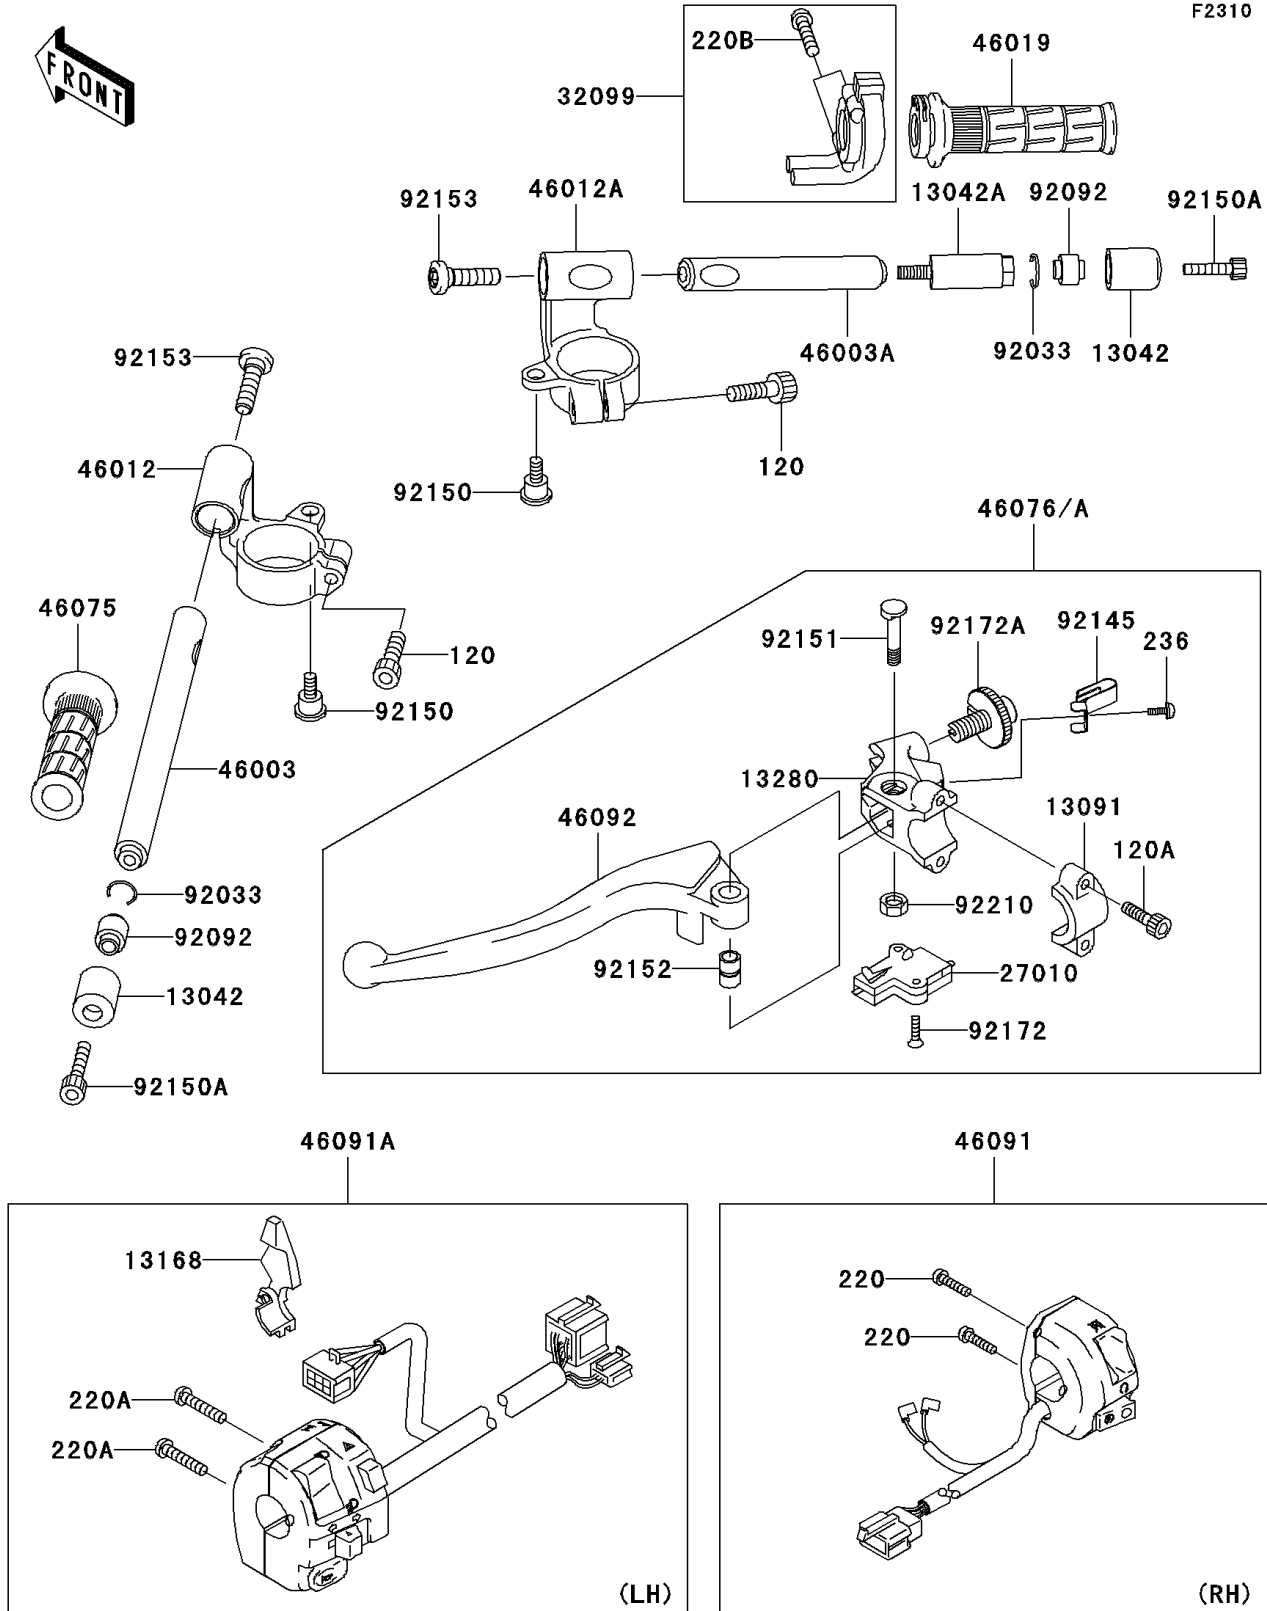

2007 ZZR600 PARTS DIAGRAM

Handlebar

2007 ZZR600 PARTS LIST

Handlebar

ITEM NAME	PART NUMBER	QUANTITY
BOLT-SOCKET,8X30 (Ref # 120)	120P0830	2
BOLT-SOCKET,6X20 (Ref # 120A)	120S0620	2
SCREW-PAN-CROS,5X22 (Ref # 220)	220C0522	2
SCREW-PAN-CROS,5X25 (Ref # 220A)	220C0525	2
SCREW-PAN-CROS,5X35 (Ref # 220B)	220C0535	2
SCREW-PAN-WSP-CROS,4X10 (Ref # 236)	236C0410	1
WEIGHT,HANDLE (Ref # 13042)	13042-1133	2
WEIGHT,HANDLE (Ref # 13042A)	13042-1144	1
HOLDER,CLUTCH LEVER (Ref # 13091)	13091-1624	1
LEVER,CHOKE (Ref # 13168)	13168-1516	1
HOLDER,CLUTCH LEVER (Ref # 13280)	13280-1160	1
SWITCH,CLUTCH (Ref # 27010)	27010-1447	1
CASE,THROTTLE CABLE (Ref # 32099)	32099-1193	1
HANDLE,LH (Ref # 46003)	46003-1523	1
HANDLE,RH (Ref # 46003A)	46003-1553	1
HOLDER-HANDLE,LH (Ref # 46012)	46012-1298	1
HOLDER-HANDLE,RH (Ref # 46012A)	46012-1299	1
GRIP-ASSY,THROTTLE (Ref # 46019)	46019-1095	1
GRIP,LH (Ref # 46075)	46075-1144	1
LEVER-ASSY-GRIP,CLUTCH (Ref # 46076)	46076-0039	1
HOUSING-ASSY-CONTROL,RH (Ref # 46091)	46091-1823	1
HOUSING-ASSY-CONTROL,LH (Ref # 46091A)	46091-1857	1
LEVER-GRIP,CLUTCH (Ref # 46092)	46092-0003	1
RING-SNAP,OD=22.2 (Ref # 92033)	92033-1102	2
BUSHING-RUBBER,HANDLE (Ref # 92092)	92092-1075	2
SPRING (Ref # 92145)	92145-1286	1
BOLT,6MM (Ref # 92150)	92150-1090	2
BOLT,SOCKET,8X30 (Ref # 92150A)	92150-1604	2
BOLT (Ref # 92151)	92151-1523	1

2007 ZZR600 PARTS LIST

Handlebar

ITEM NAME	PART NUMBER	QUANTITY
COLLAR (Ref # 92152)	92152-0103	1
BOLT,SOCKET,10X37 (Ref # 92153)	92153-1440	2
SCREW,3X16 (Ref # 92172)	92172-0183	2
SCREW,ADJUST NUT (Ref # 92172A)	92172-1060	1
NUT,LOCK,6MM (Ref # 92210)	92210-0006	1