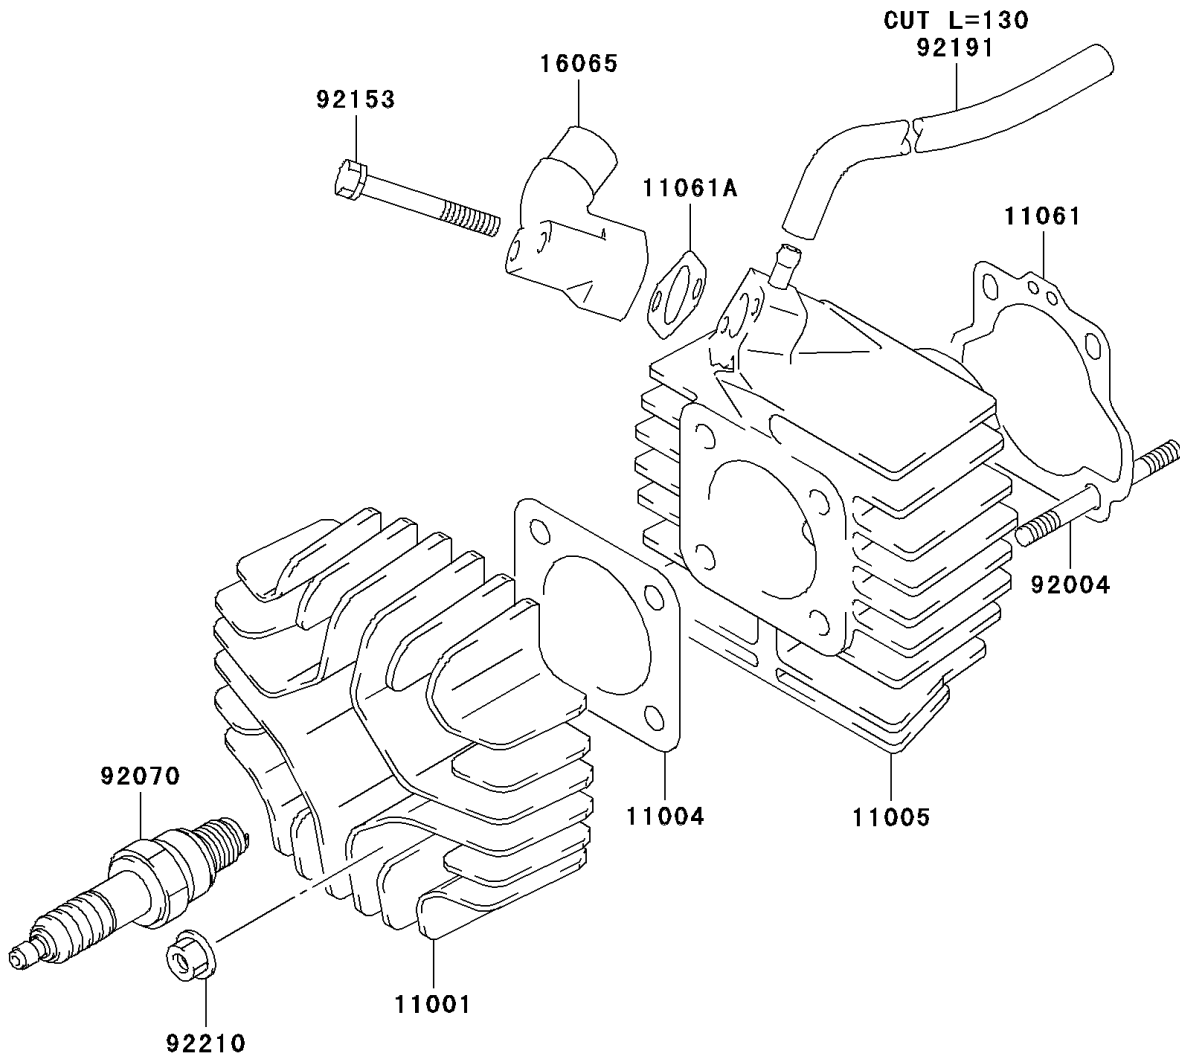

2004 KFX50 PARTS DIAGRAM

Cylinder Head

E1111

2004 KFX50 PARTS LIST

Cylinder Head

ITEM NAME	PART NUMBER	QUANTITY
HEAD-CYLINDER (Ref # 11001)	11001-S001	1
GASKET-HEAD (Ref # 11004)	11004-S004	1
CYLINDER-ENGINE (Ref # 11005)	11005-S005	1
GASKET,CYLINDER (Ref # 11061)	11061-S041	1
GASKET,INTAKE PIPE (Ref # 11061A)	11061-S042	1
HOLDER-CARBURETOR,INTAKE (Ref # 16065)	16065-S006	1
STUD,L=90 (Ref # 92004)	92004-S006	4
PLUG-SPARK,BPR4H (Ref # 92070)	92070-S015	1
BOLT,INTAKE PIPE (Ref # 92153)	92153-S189	2
TUBE,VACUUM (Ref # 92191)	92191-S038	1
NUT (Ref # 92210)	92210-S004	4