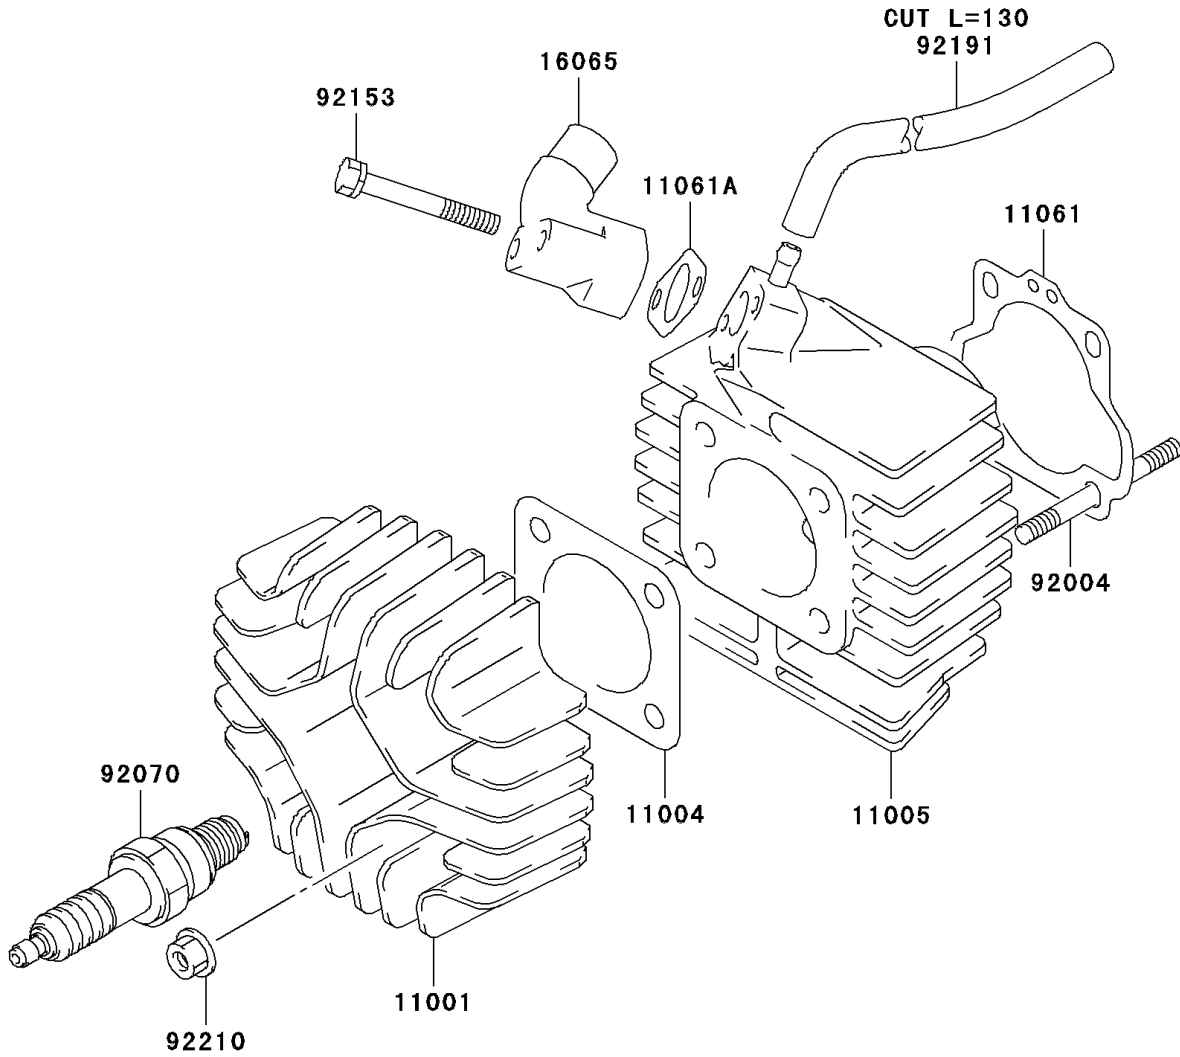

2005 KFX50 PARTS DIAGRAM

Cylinder Head

E1111

2005 KFX50 PARTS LIST

Cylinder Head

ITEM NAME	PART NUMBER	QUANTITY
HEAD-CYLINDER (Ref # 11001)	11001-S001	1
GASKET-HEAD (Ref # 11004)	11004-S004	1
CYLINDER-ENGINE (Ref # 11005)	11005-S005	1
GASKET,CYLINDER (Ref # 11061)	11061-S041	1
GASKET,INTAKE PIPE (Ref # 11061A)	11061-S042	1
HOLDER-CARBURETOR,INTAKE (Ref # 16065)	16065-S006	1
STUD,L=90 (Ref # 92004)	92004-S006	4
PLUG-SPARK,BPR4H (Ref # 92070)	92070-S015	1
BOLT,INTAKE PIPE (Ref # 92153)	92153-S189	2
TUBE,VACUUM (Ref # 92191)	92191-S038	1
NUT (Ref # 92210)	92210-S004	4