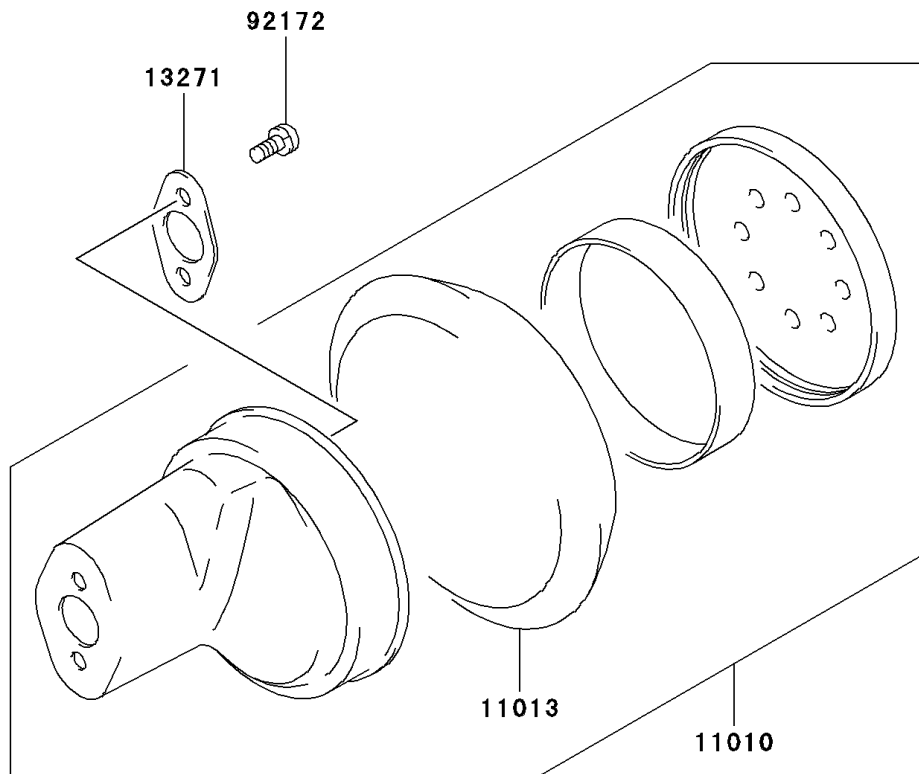

2003 KFX50 PARTS DIAGRAM

Air Cleaner

E1130

92171/A

2003 KFX50 PARTS LIST

Air Cleaner

ITEM NAME	PART NUMBER	QUANTITY
FILTER-ASSY-AIR (Ref # 11010)	11010-S004	1
ELEMENT-AIR FILTER (Ref # 11013)	11013-S005	1
PLATE,AIR CLEANER (Ref # 13271)	13271-S026	1
CLAMP,L=65 (Ref # 92171)	92171-S033	1
SCREW,AIR CLEANER (Ref # 92172)	92172-S127	2