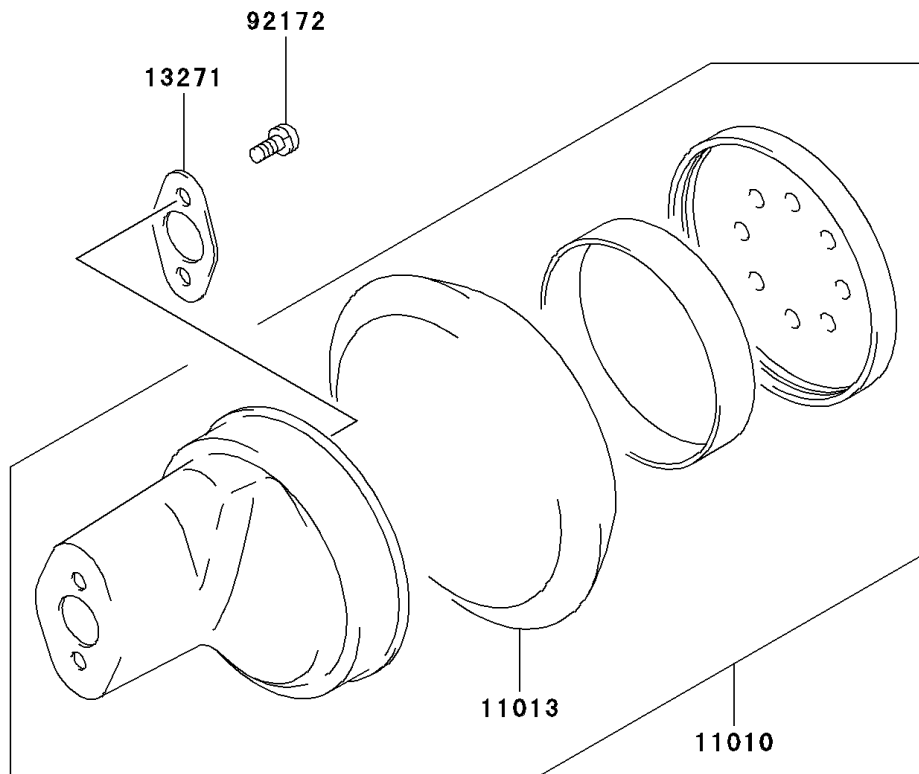

2005 KFX50 PARTS DIAGRAM

Air Cleaner

E1130

92171/A

2005 KFX50 PARTS LIST

Air Cleaner

ITEM NAME	PART NUMBER	QUANTITY
FILTER-ASSY-AIR (Ref # 11010)	11010-S004	1
ELEMENT-AIR FILTER (Ref # 11013)	11013-S005	1
PLATE,AIR CLEANER (Ref # 13271)	13271-S026	1
CLAMP (Ref # 92171A)	92171-S132	1
SCREW,AIR CLEANER (Ref # 92172)	92172-S127	2