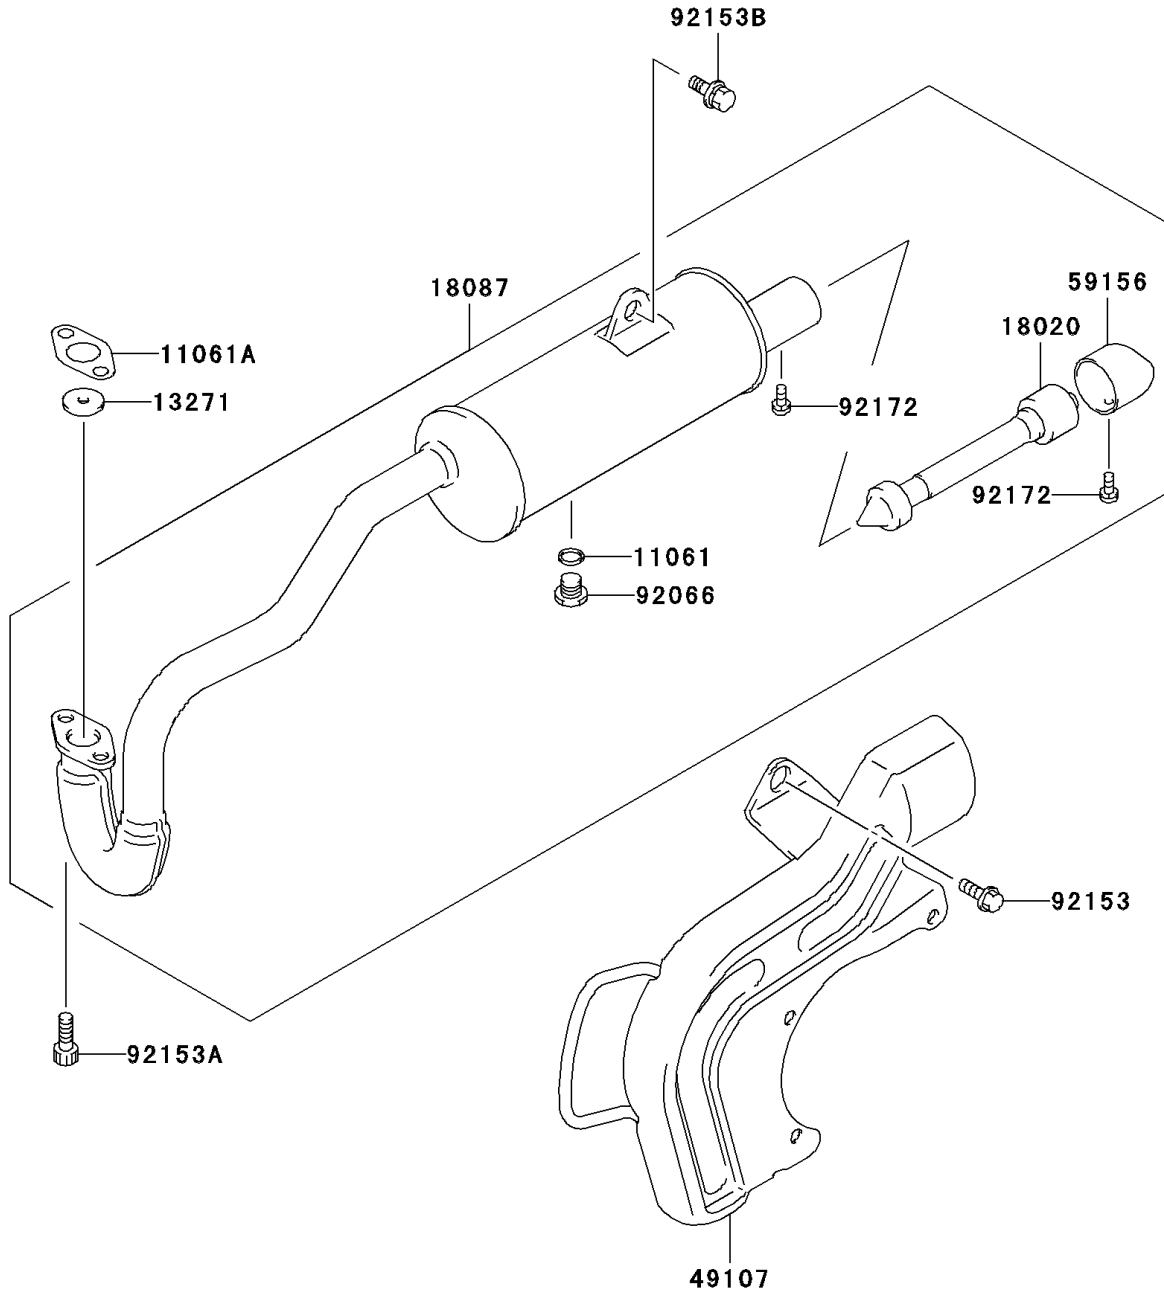

# 2003 KFX50 PARTS DIAGRAM

Muffler(s)

E1140

## 2003 KFX50 PARTS LIST

### Muffler(s)

ITEM NAME	PART NUMBER	QUANTITY
GASKET,12X16X2 (Ref # 11061)	11061-S005	1
GASKET,EXHAUST PIPE (Ref # 11061A)	11061-S081	1
PLATE,EXHAUST PIPE (Ref # 13271)	13271-S027	1
BAFFLE (Ref # 18020)	18020-S001	1
MUFFLER (Ref # 18087)	18087-S002	1
COVER-EXHAUST PIPE (Ref # 49107)	49107-S002	1
PIPE-TAIL (Ref # 59156)	59156-S001	1
PLUG (Ref # 92066)	92066-S015	1
BOLT (Ref # 92153)	92153-S001	2
BOLT (Ref # 92153A)	92153-S024	2
BOLT,MUFFLER (Ref # 92153B)	92153-S194	1
SCREW,MUFFLER TAIL (Ref # 92172)	92172-S129	2