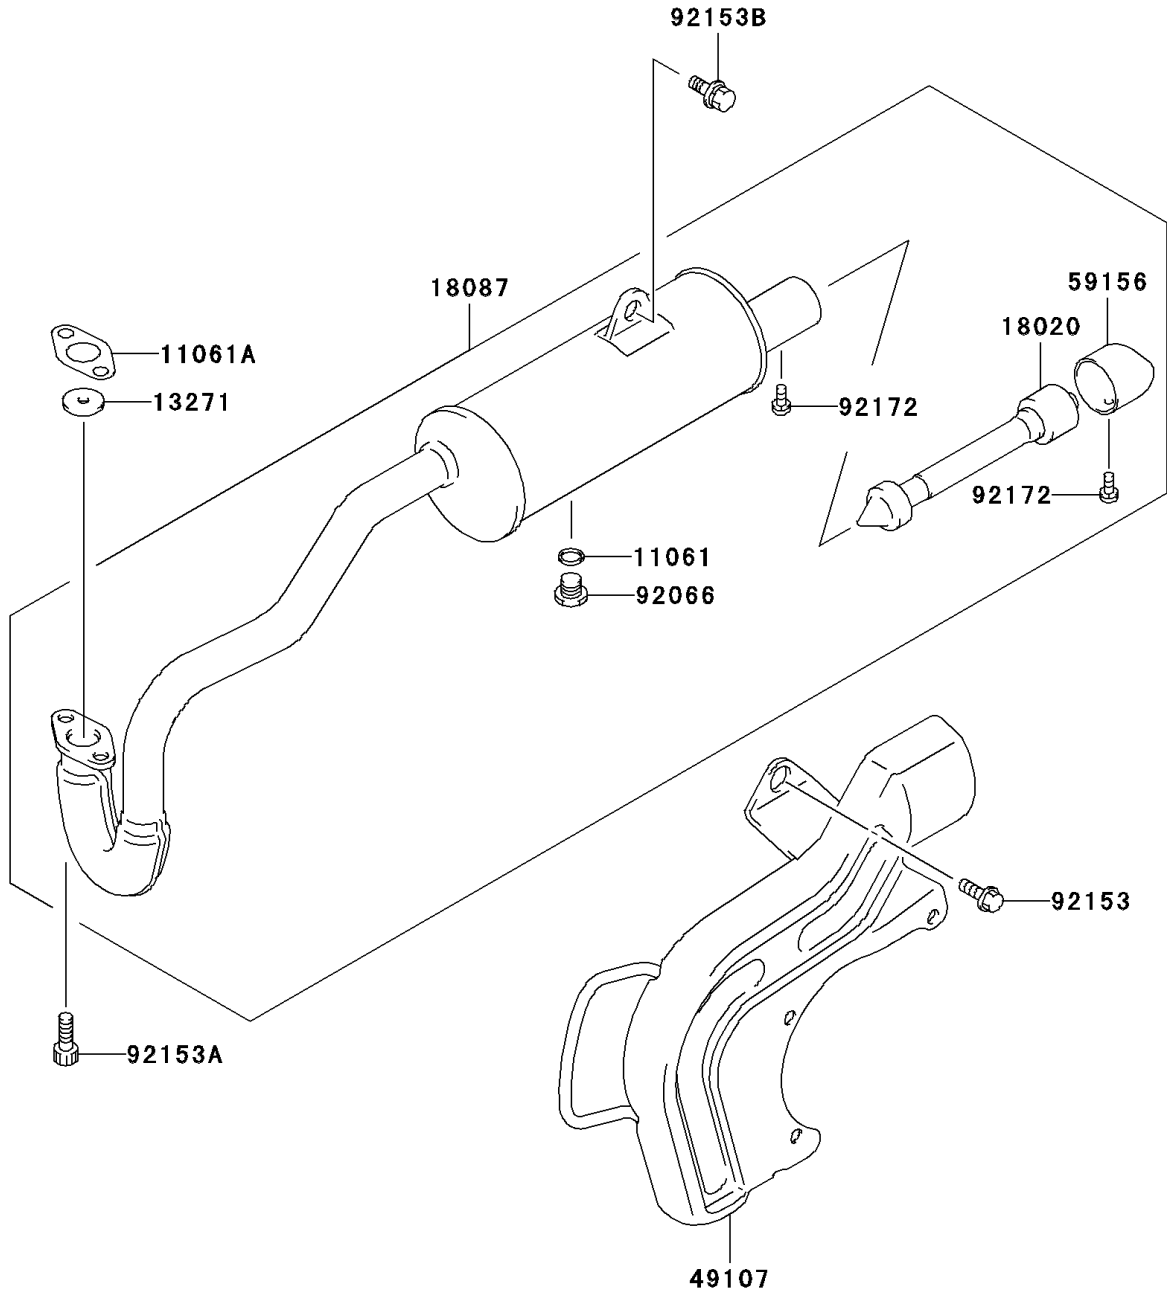

# 2005 KFX50 PARTS DIAGRAM

Muffler(s)

E1140

## 2005 KFX50 PARTS LIST

### Muffler(s)

ITEM NAME	PART NUMBER	QUANTITY
GASKET,12X16X2 (Ref # 11061)	11061-S005	1
GASKET,EXHAUST PIPE (Ref # 11061A)	11061-S081	1
PLATE,EXHAUST PIPE (Ref # 13271)	13271-S027	1
BAFFLE (Ref # 18020)	18020-S001	1
MUFFLER (Ref # 18087)	18087-S002	1
COVER-EXHAUST PIPE (Ref # 49107)	49107-S002	1
PIPE-TAIL (Ref # 59156)	59156-S001	1
PLUG (Ref # 92066)	92066-S015	1
BOLT (Ref # 92153)	92153-S001	2
BOLT (Ref # 92153A)	92153-S024	2
BOLT,MUFFLER (Ref # 92153B)	92153-S194	1
SCREW,MUFFLER TAIL (Ref # 92172)	92172-S129	2