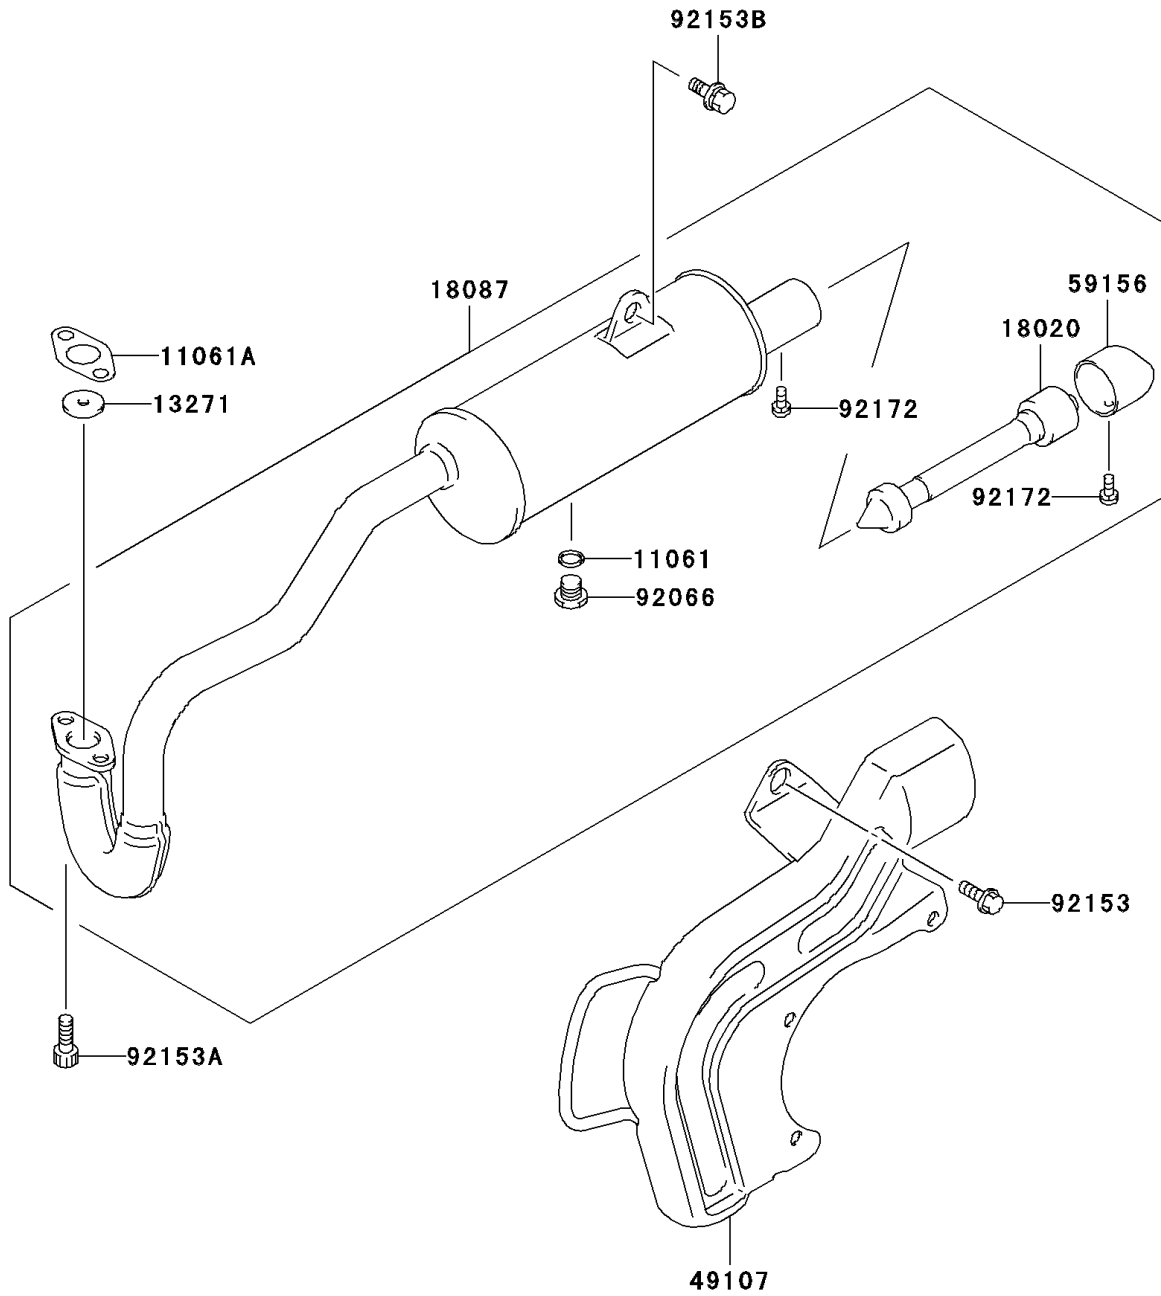

2005 KFX50 PARTS DIAGRAM

Muffler(s)

E1140

2005 KFX50 PARTS LIST

Muffler(s)

ITEM NAME	PART NUMBER	QUANTITY
GASKET,12X16X2 (Ref # 11061)	11061-S005	1
GASKET,EXHAUST PIPE (Ref # 11061A)	11061-S081	1
PLATE,EXHAUST PIPE (Ref # 13271)	13271-S027	1
BAFFLE (Ref # 18020)	18020-S001	1
MUFFLER (Ref # 18087)	18087-S002	1
COVER-EXHAUST PIPE (Ref # 49107)	49107-S002	1
PIPE-TAIL (Ref # 59156)	59156-S001	1
PLUG (Ref # 92066)	92066-S015	1
BOLT (Ref # 92153)	92153-S001	2
BOLT (Ref # 92153A)	92153-S024	2
BOLT,MUFFLER (Ref # 92153B)	92153-S194	1
SCREW,MUFFLER TAIL (Ref # 92172)	92172-S129	2