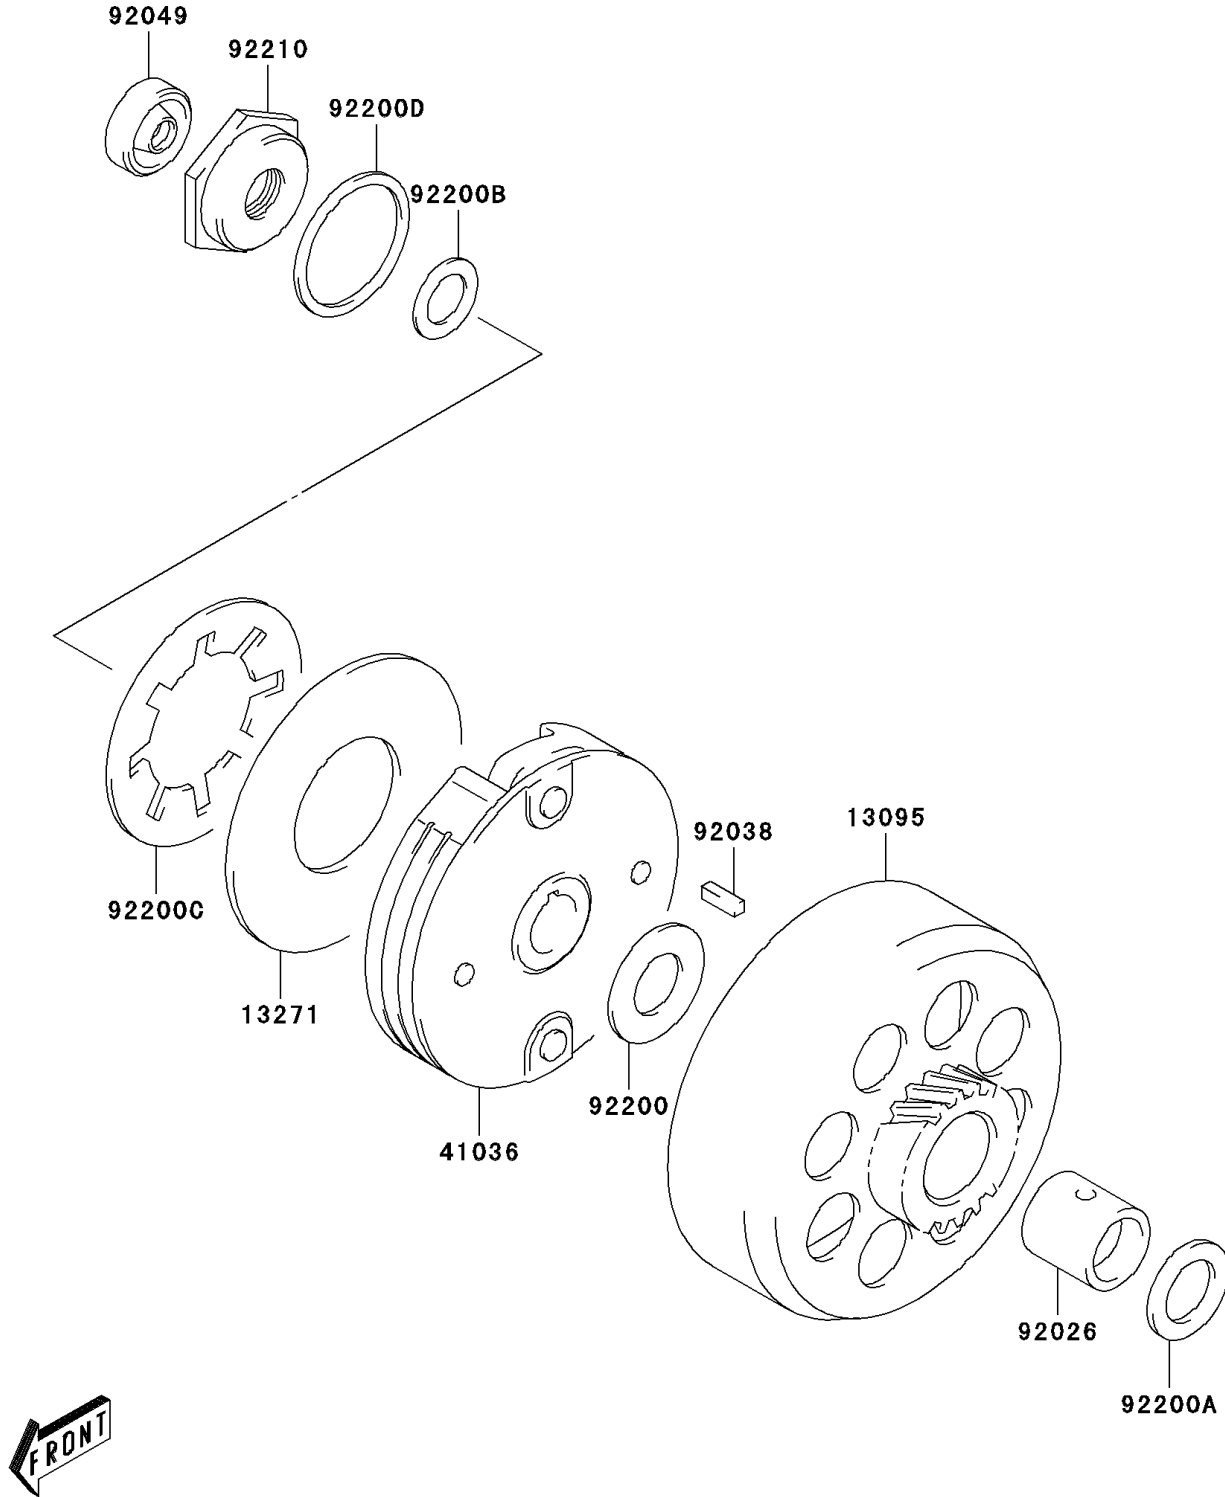

2005 KFX50 PARTS DIAGRAM

Clutch

E1350

2005 KFX50 PARTS LIST

Clutch

| ITEM NAME | PART NUMBER | QUANTITY |
|-------------------------------------|-------------|----------|
| HOUSING-COMP-CLUTCH (Ref # 13095) | 13095-S004 | 1 |
| PLATE,CLUTCH (Ref # 13271) | 13271-S028 | 1 |
| HUB-ASSY (Ref # 41036) | 41036-S004 | 1 |
| SPACER,DRIVEN GEAR (Ref # 92026) | 92026-S056 | 1 |
| KEY,CLUTCH (Ref # 92038) | 92038-S004 | 1 |
| SEAL-OIL,CLUTCH COVER (Ref # 92049) | 92049-S030 | 1 |
| WASHER,DRIVEN GEAR (Ref # 92200) | 92200-S085 | 1 |
| WASHER,14X29X1.50 (Ref # 92200A) | 92200-S086 | 1 |
| WASHER,CLUTCH (Ref # 92200B) | 92200-S087 | 1 |
| WASHER,CLUTCH (Ref # 92200C) | 92200-S088 | 1 |
| WASHER,CLUTCH (Ref # 92200D) | 92200-S089 | 1 |
| NUT,CLUTCH (Ref # 92210) | 92210-S069 | 1 |